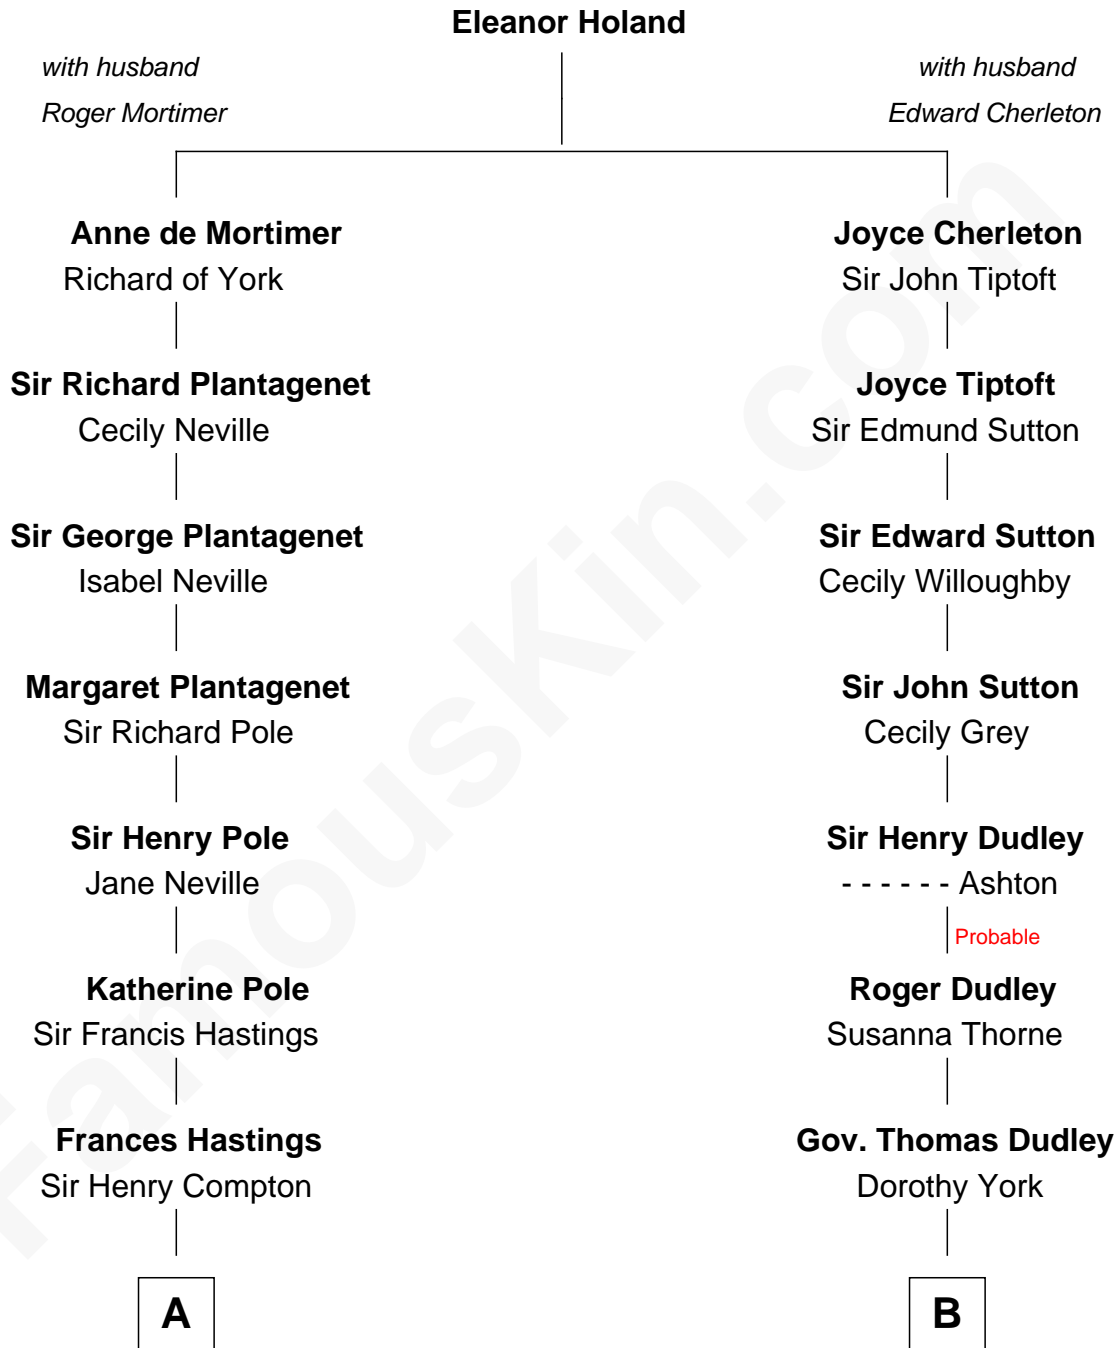

FamousKin.com

Relationship Chart of

Princess Diana

Princess of Wales

17th cousin 1 time removed of

Alan Ladd
Movie Actor

C

Edward John Spencer
Frances Ruth Burke Roche

Princess Diana
Princess of Wales

FamousKin.com