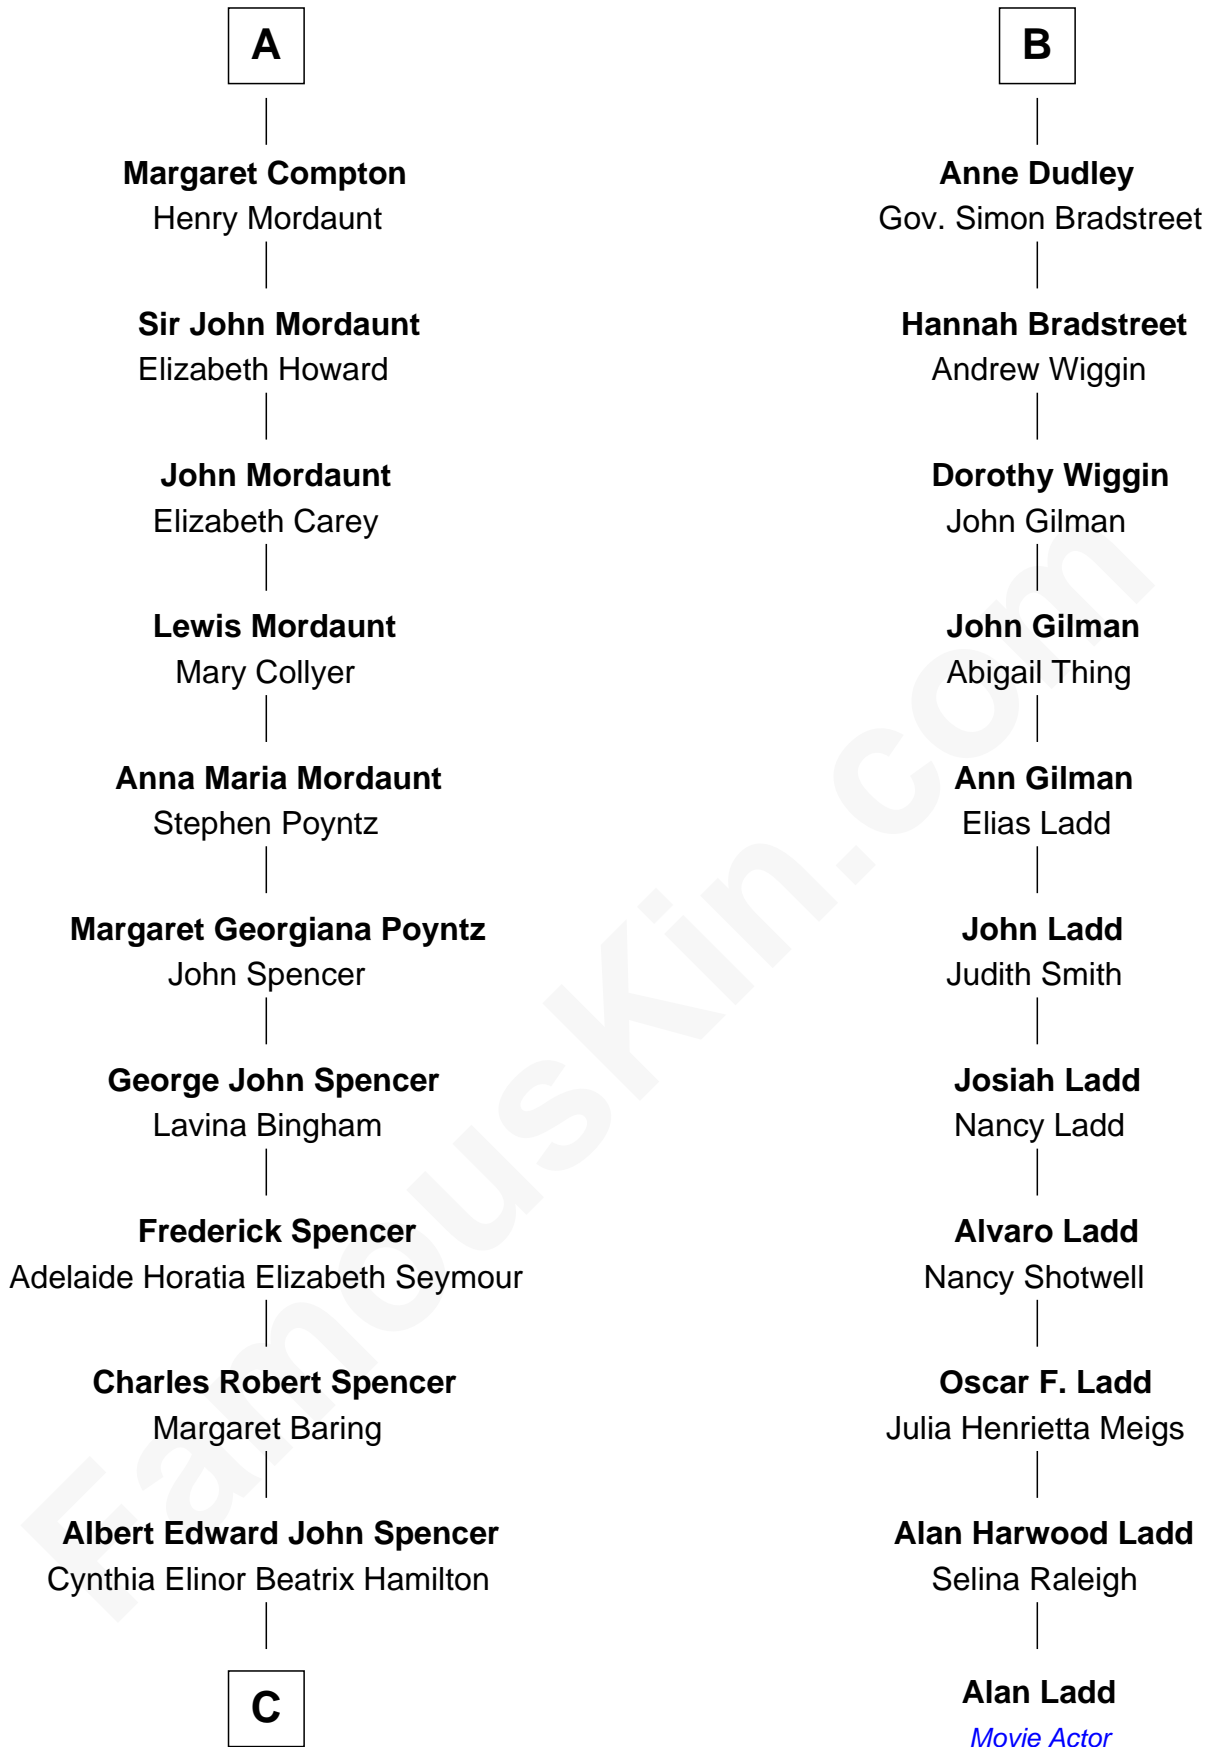

FamousKin.com

Relationship Chart of

Princess Diana

Princess of Wales

17th cousin 1 time removed of

Alan Ladd
Movie Actor

C

Edward John Spencer
Frances Ruth Burke Roche