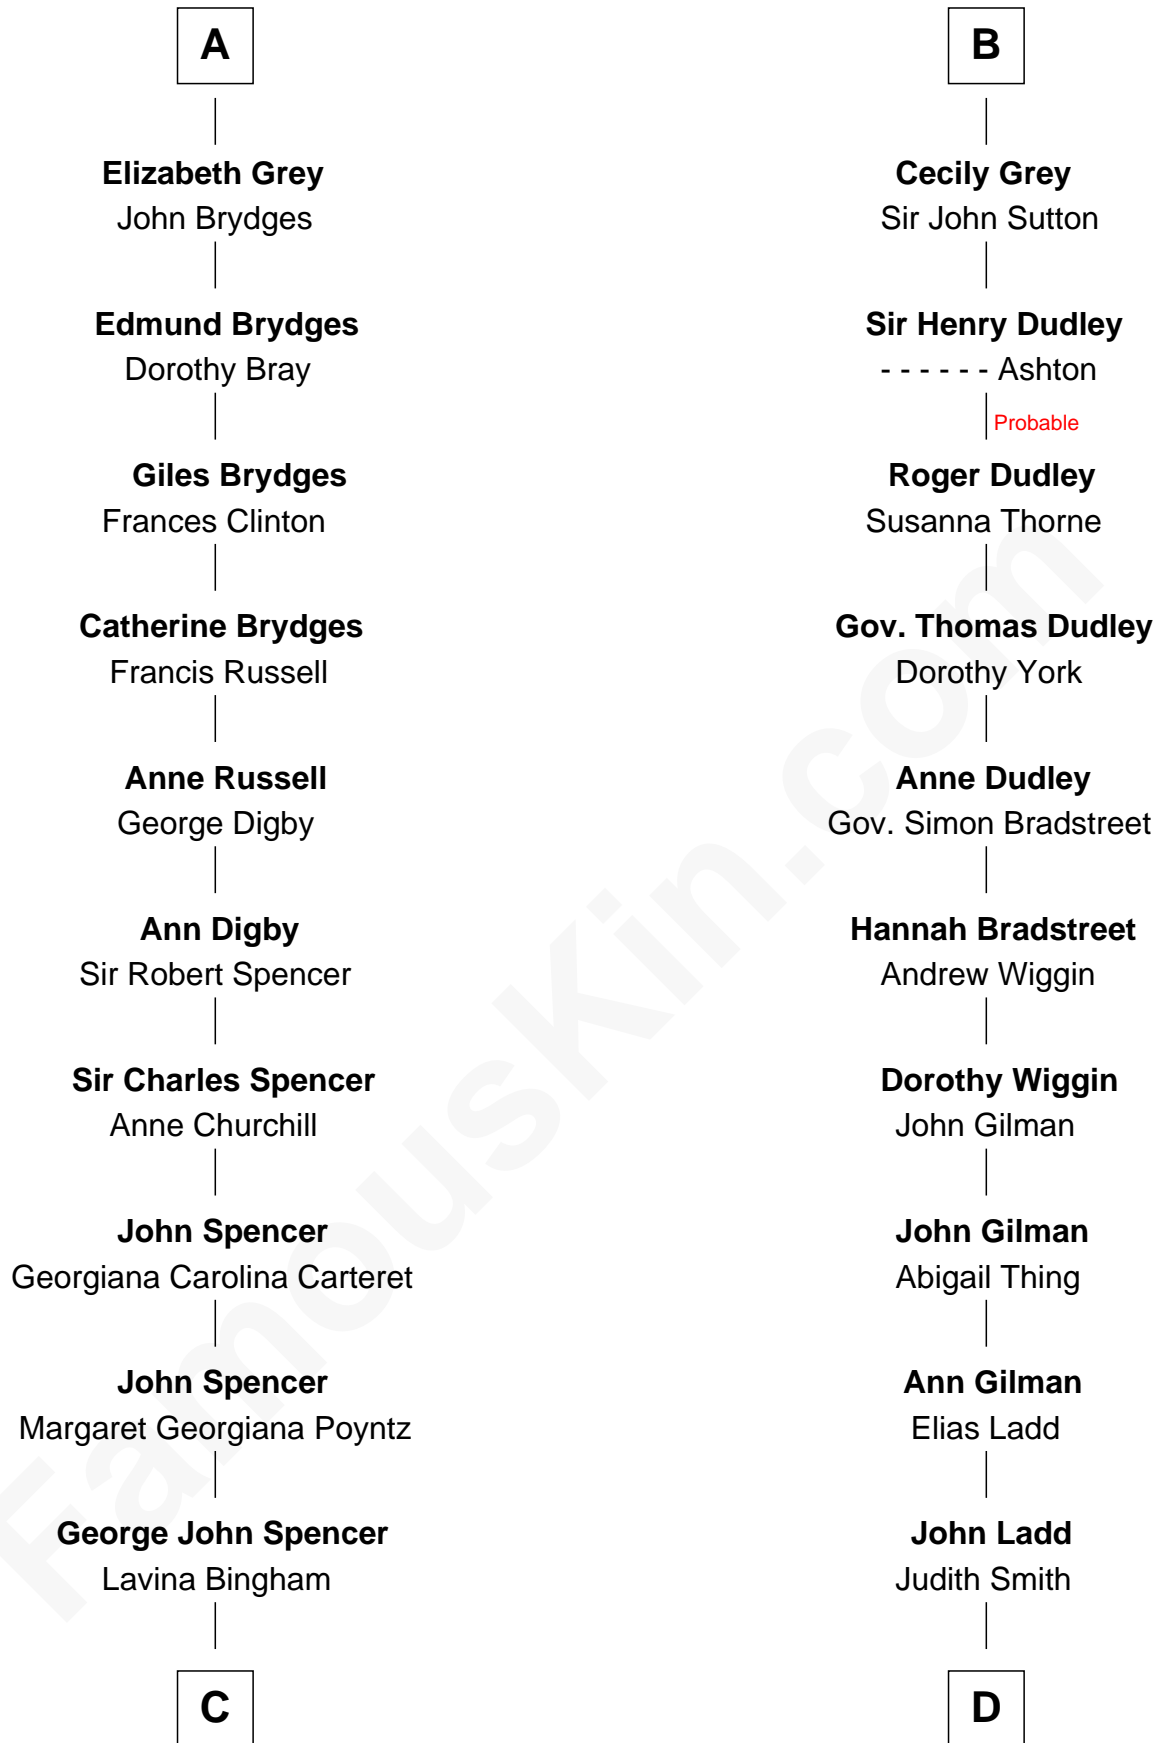

FamousKin.com Relationship Chart of

Princess Diana

Princess of Wales

21st cousin of

Alan Ladd

Movie Actor

Sir William de Boteler

Ela Herdeburgh

C

Frederick Spencer

Adelaide Horatia Elizabeth Seymour

Charles Robert Spencer

Margaret Baring

Albert Edward John Spencer

Cynthia Elinor Beatrix Hamilton

Edward John Spencer