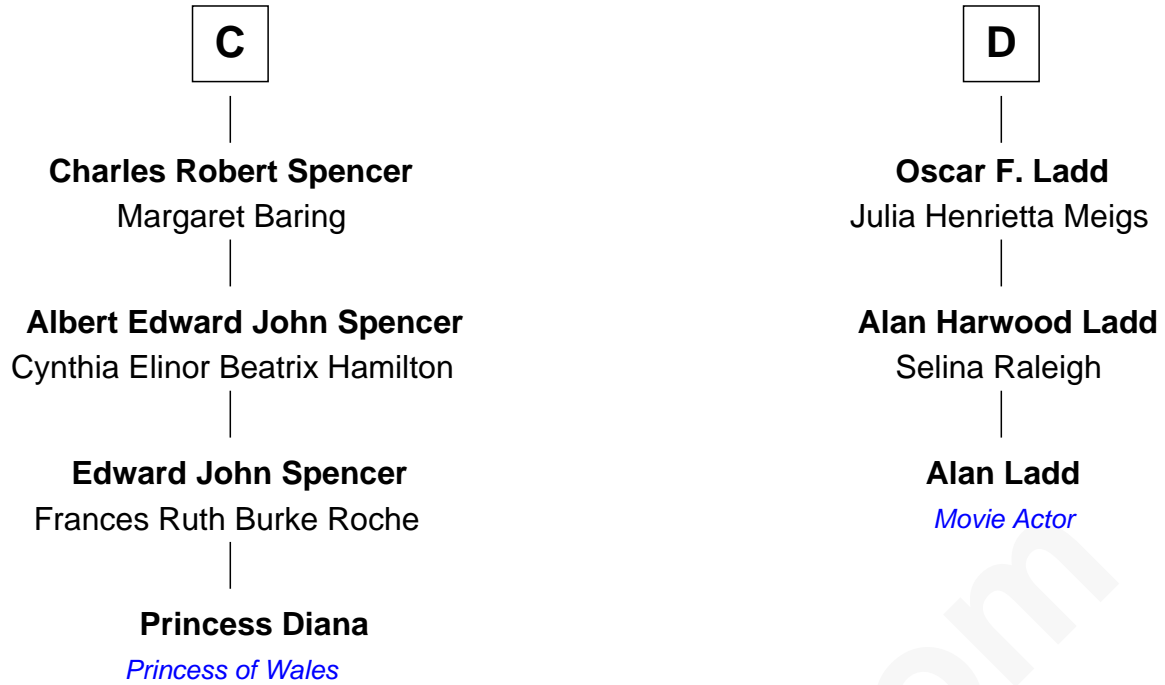

# FamousKin.com Relationship Chart of

**Princess Diana**

*Princess of Wales*

19th cousin 1 time removed of

**Alan Ladd**

*Movie Actor*

**Sir William de Grandison**

Sibyl de Tregoz

William de Montagu

**Sibyl de Montagu**

Sir Edmund Fitzalan

**Philippe Fitzalan**

Sir Richard Sergeaux

**Alice Sergeaux**

Sir Richard de Vere

**Sir John de Vere**

Elizabeth Howard

**Joan de Vere**

Sir William Norreys

**Margaret Norreys**

Gilbert Bullock

**B**

FamousKin.com