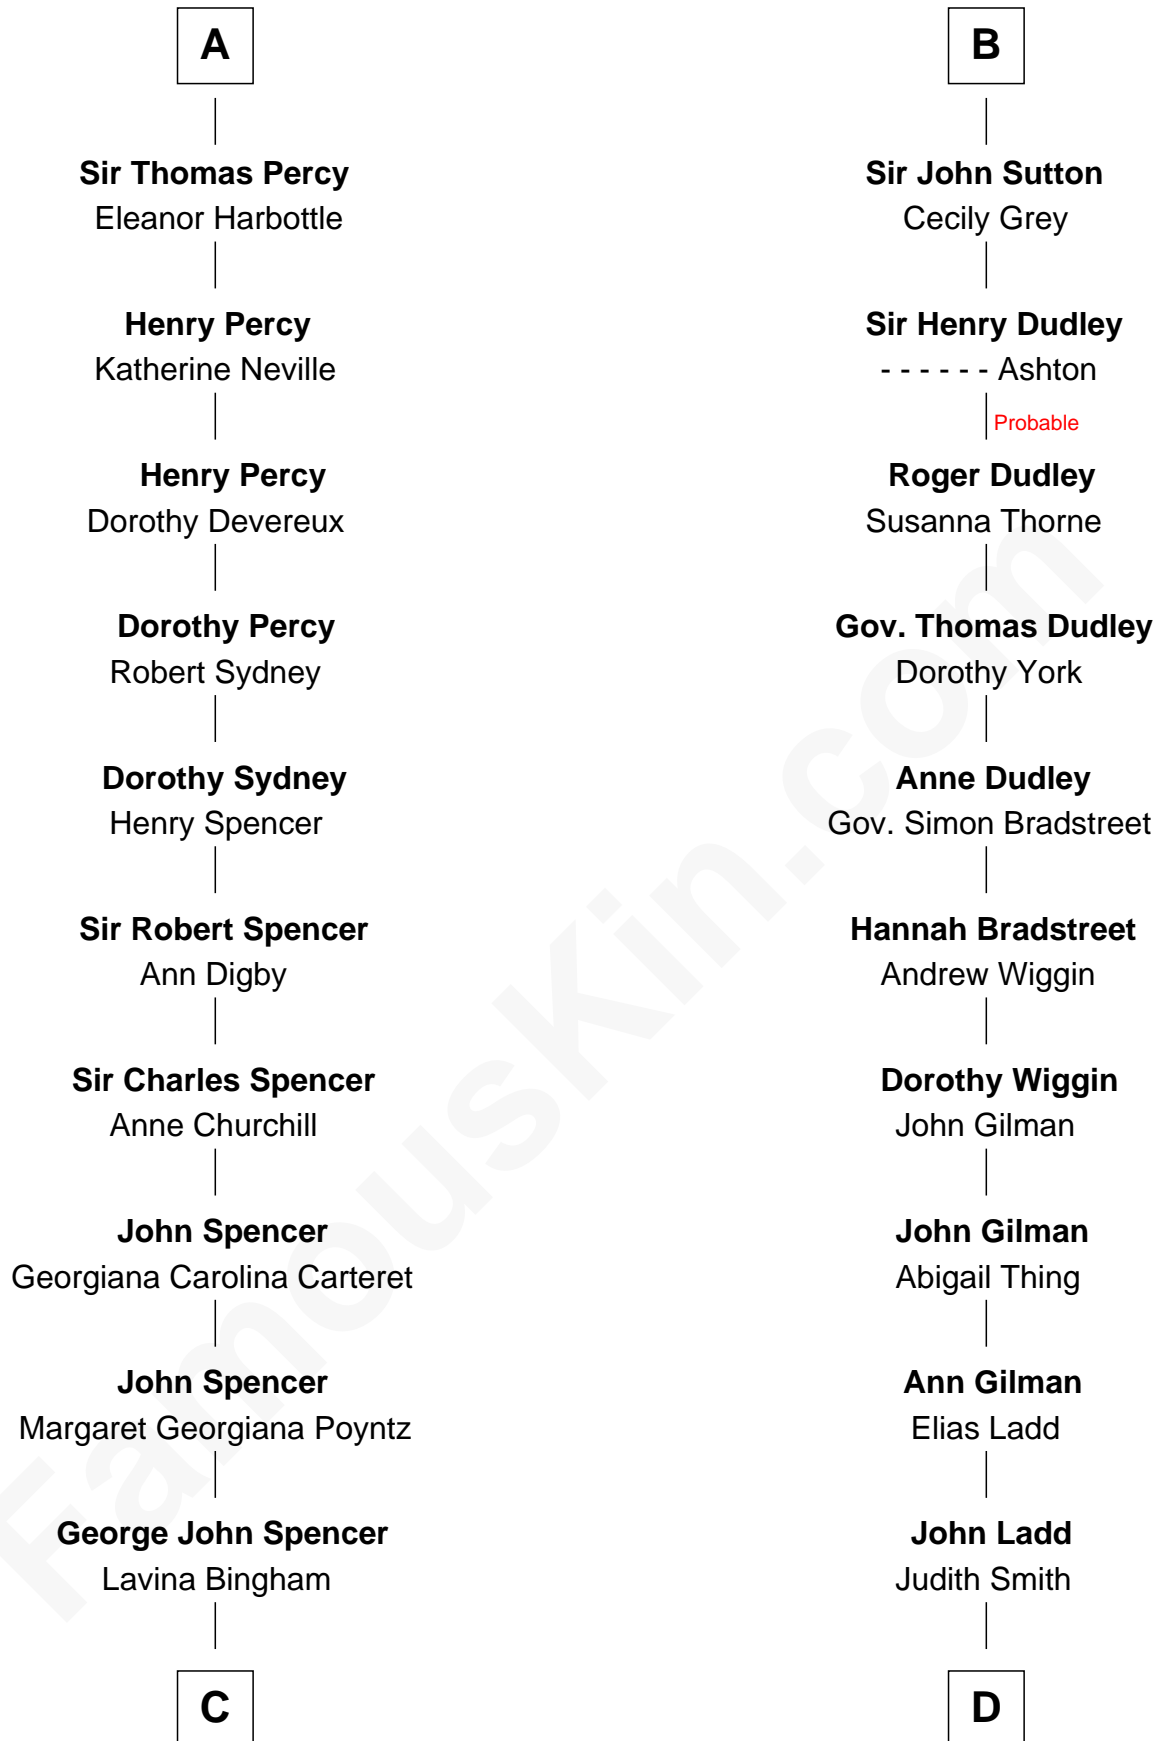

# FamousKin.com Relationship Chart of

**Princess Diana**

*Princess of Wales*

21st cousin of

**Alan Ladd**

*Movie Actor*

**Sir Alan la Zouche**

Eleanor de Segrave

**Maude la Zouche**  
Sir Robert de Holland

**Thomas Holand**  
Joan Plantagenet

**Sir Thomas de Holand**  
Alice Fitzalan

**Margaret de Holand**  
Sir John Beaufort

**Edmund Beaufort**  
Eleanor Beauchamp

**Eleanor Beaufort**  
Sir Robert Spencer

**Catherine Spencer**  
Henry Algernon Percy

**A**

**Maude la Zouche**  
Sir Robert de Holland

**Thomas Holand**  
Joan Plantagenet

**Sir Thomas de Holand**  
Alice Fitzalan

**Eleanor Holand**  
Edward Cherleton

**Joyce Cherleton**  
Sir John Tiptoft

**Joyce Tiptoft**  
Sir Edmund Sutton

**Sir Edward Sutton**  
Cecily Willoughby

**B**

**C**

**Frederick Spencer**

Adelaide Horatia Elizabeth Seymour