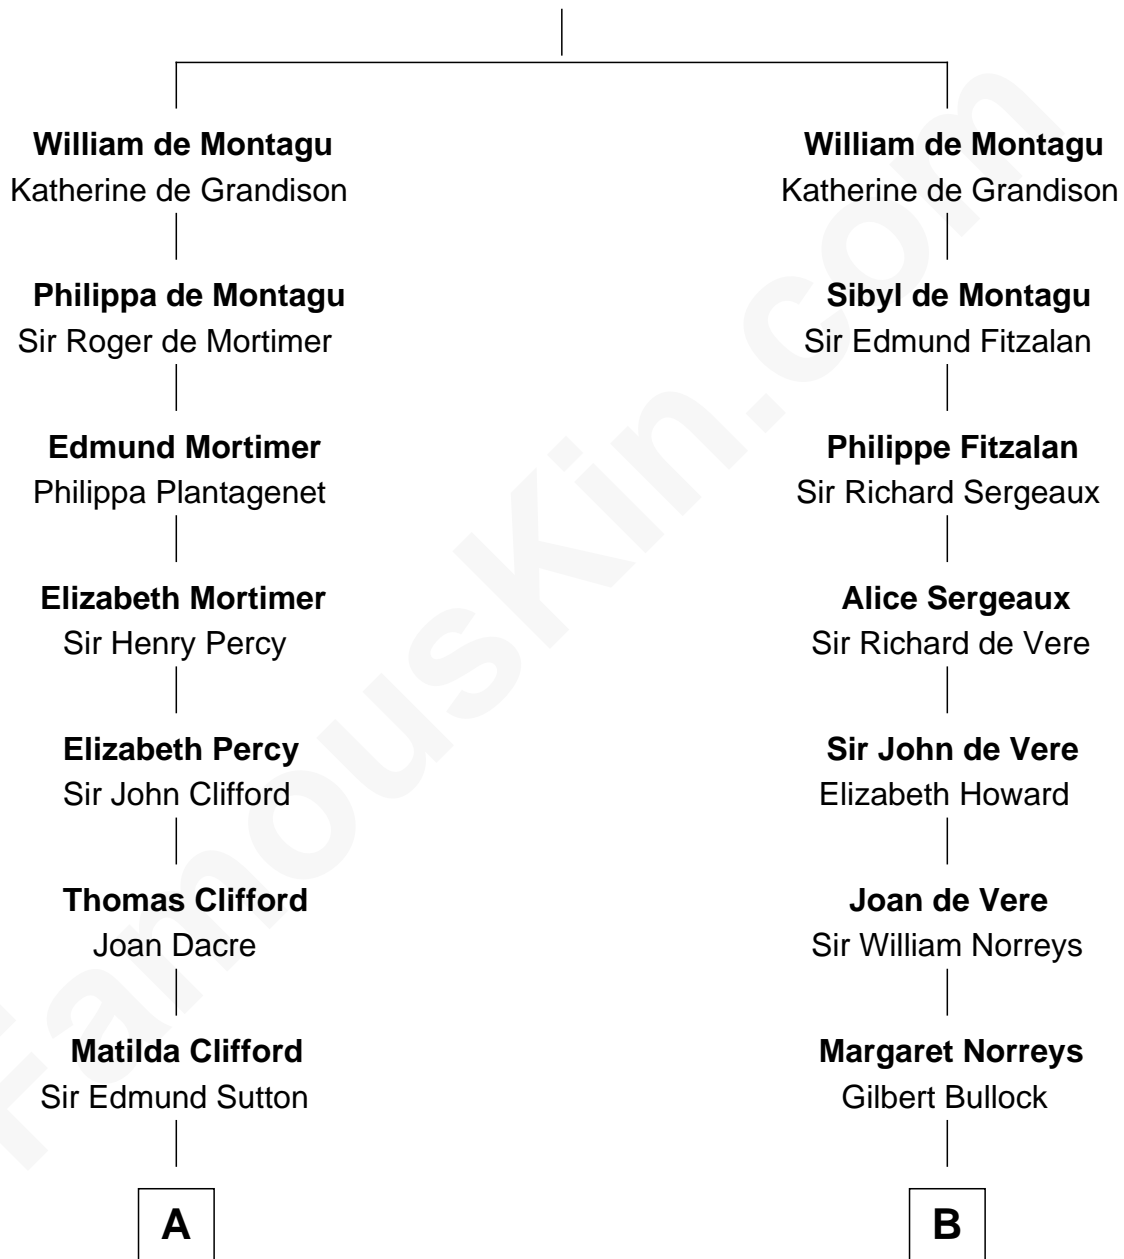

**FamousKin.com**  
**Relationship Chart of**  
**Princess Diana**  
*Princess of Wales*

19th cousin 1 time removed of

**Alan Ladd**  
*Movie Actor*

**Sir William de Montagu**  
 Elizabeth de Montfort

FamousKin.com