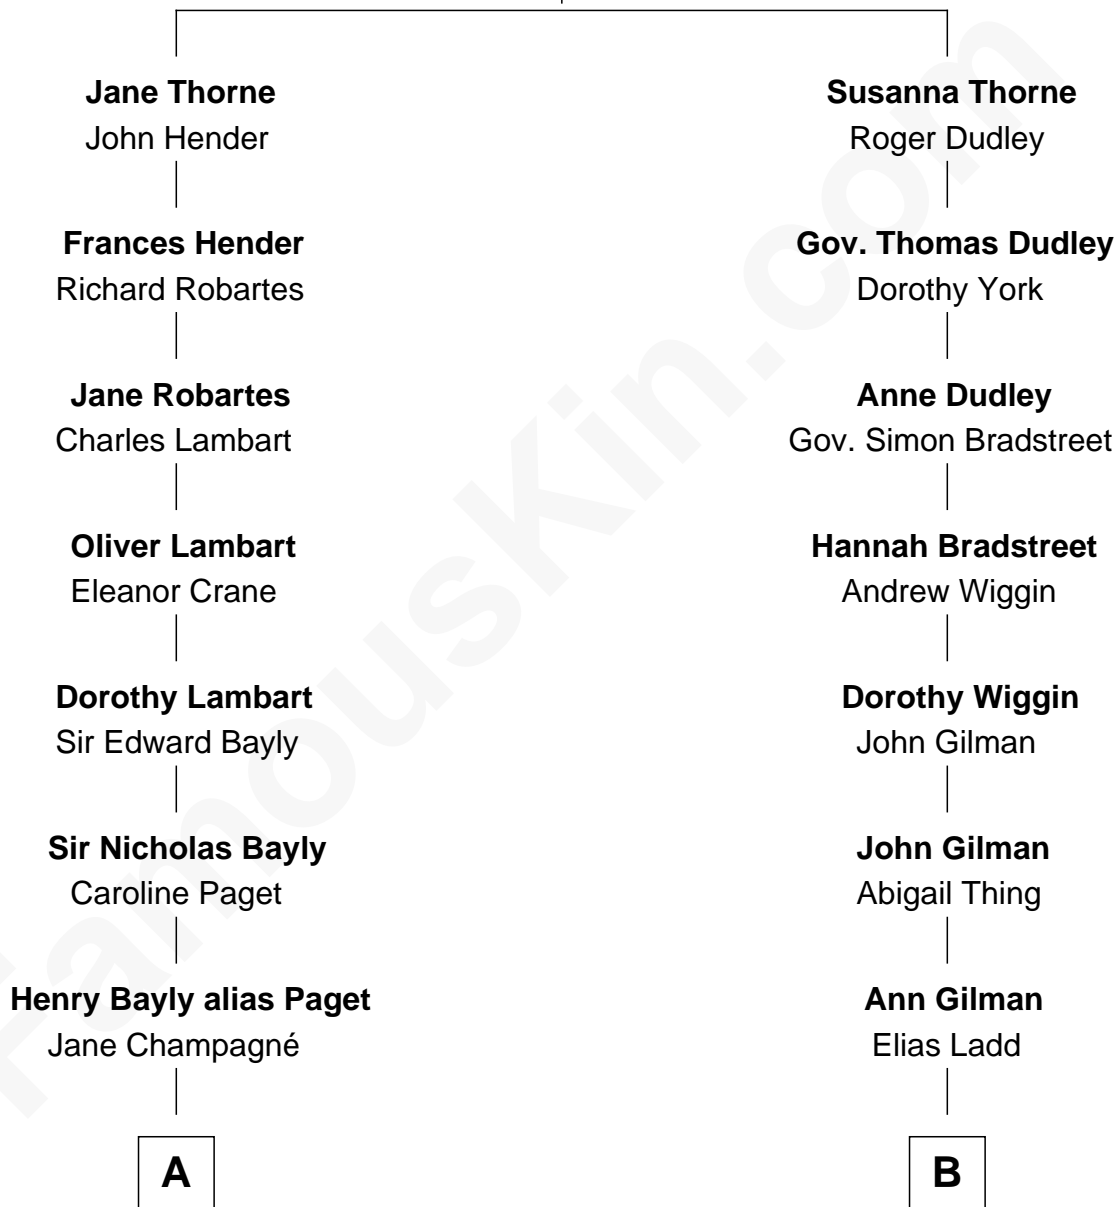

FamousKin.com Relationship Chart of

Princess Diana

Princess of Wales

12th cousin 1 time removed of

Alan Ladd

Movie Actor

Thomas Thorne

Mary Purefoy

A

Henry William Paget
Lady Caroline Elizabeth Villiers

Lady Caroline Paget
Charles Gordon-Lennox

Cecilia Catherine Gordon-Lennox
Charles George Bingham

Rosalind Cecilia Caroline Bingham
James Albert Edward Hamilton