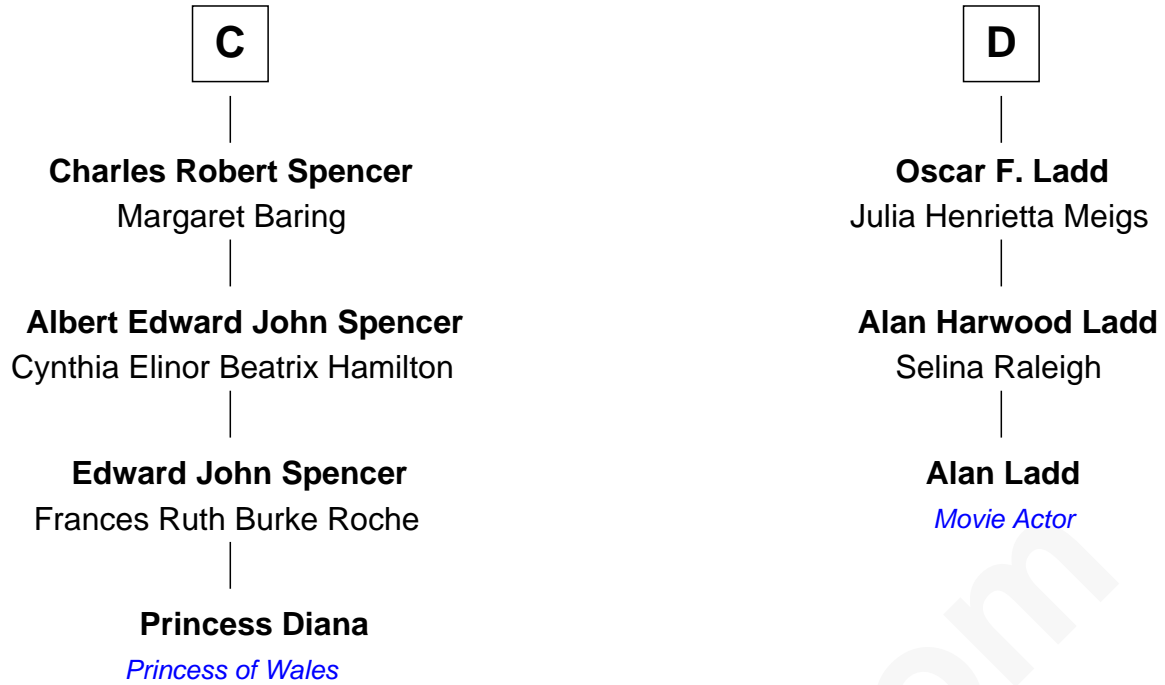

FamousKin.com Relationship Chart of

Princess Diana

Princess of Wales

19th cousin 1 time removed of

Alan Ladd

Movie Actor

Hugh le Despencer

Eleanor de Clare

Eleanor Beaufort

Sir Robert Spencer

Catherine Spencer

Henry Algernon Percy

Sir Thomas Percy

Eleanor Harbottle

A

Isabel le Despencer

Elizabeth Howard

Joan de Vere

Sir William Norreys

Margaret Norreys

Gilbert Bullock

B

FamousKin.com