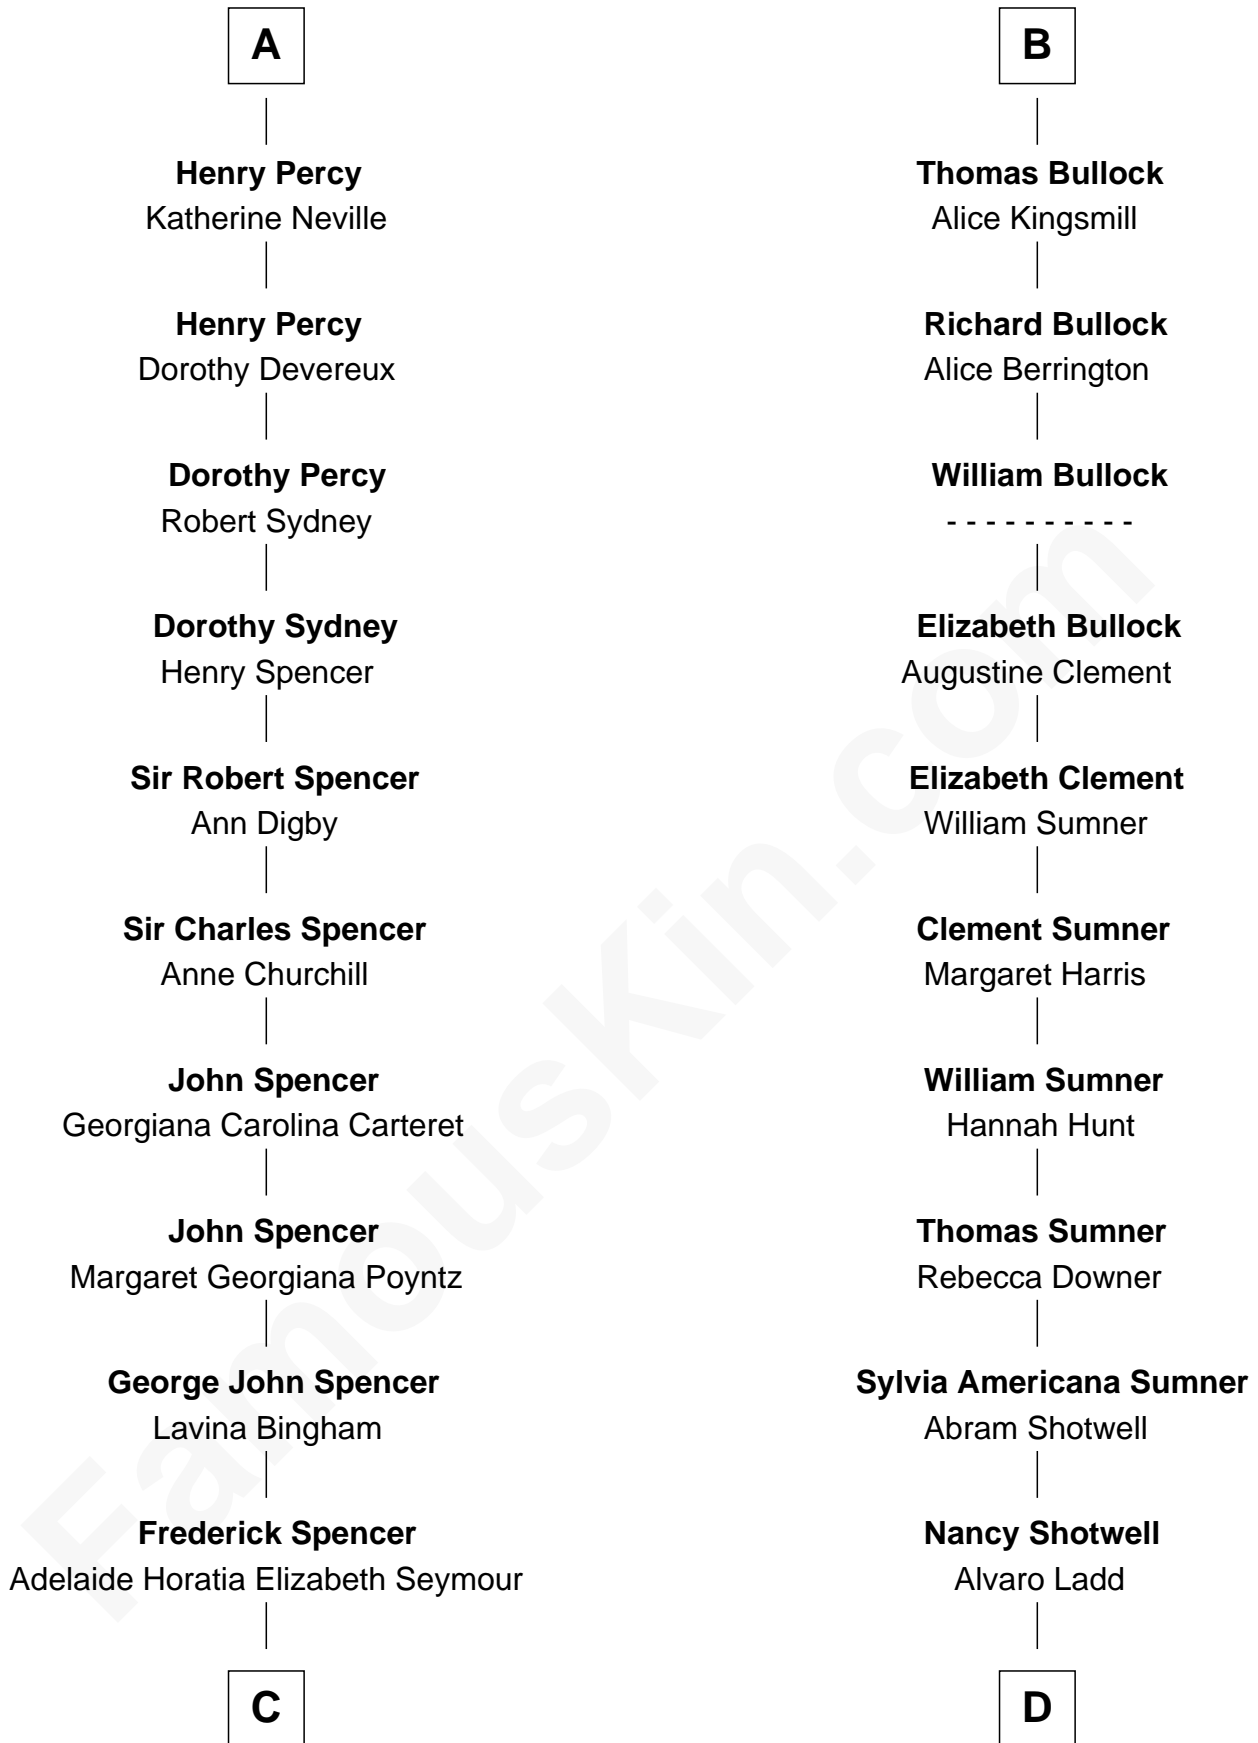

FamousKin.com Relationship Chart of

Princess Diana

Princess of Wales

19th cousin 1 time removed of

Alan Ladd

Movie Actor

Hugh le Despencer

Eleanor de Clare

Eleanor Beaufort

Sir Robert Spencer

Catherine Spencer

Henry Algernon Percy

Sir Thomas Percy

Eleanor Harbottle

A

Isabel le Despencer

Elizabeth Howard

Joan de Vere

Sir William Norreys

Margaret Norreys

Gilbert Bullock

B

FamousKin.com