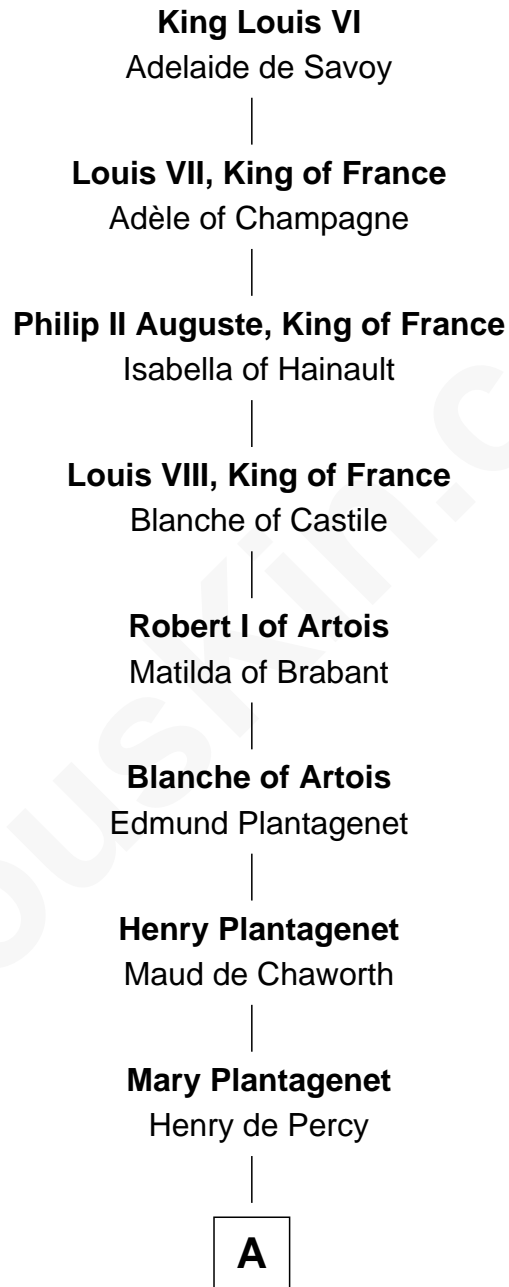

FamousKin.com Relationship Chart of

Princess Diana

Princess of Wales

24th Great-granddaughter of

King Louis VI

King of France

A

Henry Percy
Margaret de Neville