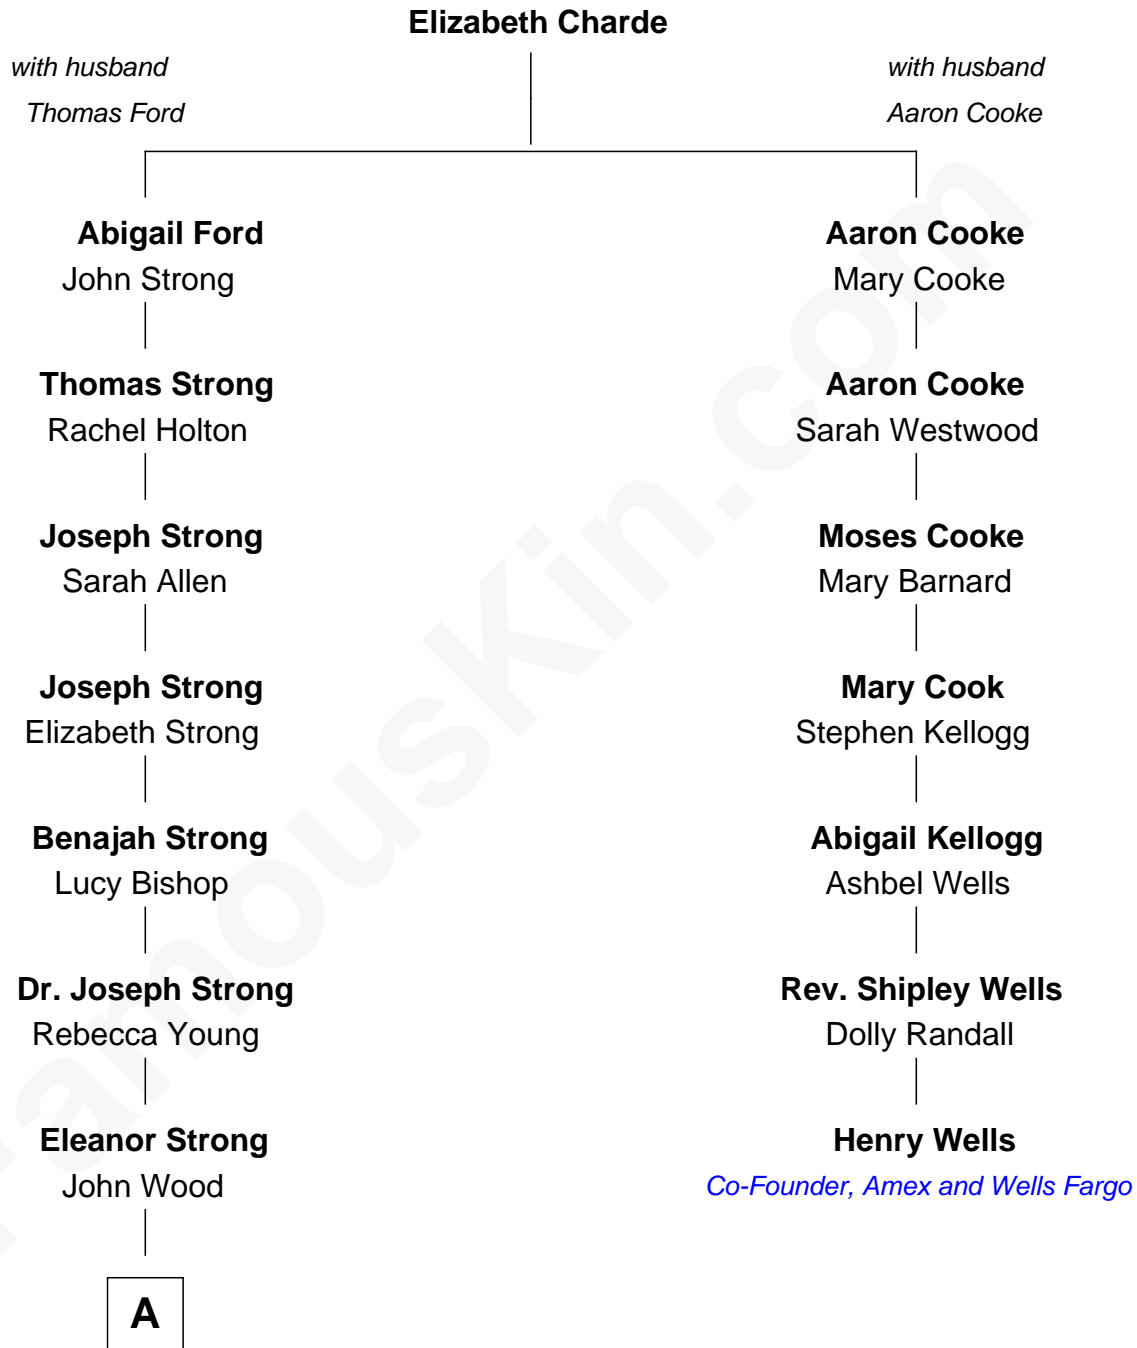

## Relationship Chart of

### Princess Diana

*Princess of Wales*

6th cousin 5 times removed of

### Henry Wells

*Co-Founder of American Express and Wells Fargo and Co.*

**A**

—  
**Ellen Wood**  
Franklin H. Work

—  
**Frances Eleanor Work**  
James Boothby Burke Roche

—  
**Edmund Maurice Burke Roche**  
Ruth Sylvia Gill

—  
**Frances Ruth Burke Roche**  
Edward John Spencer

—  
**Princess Diana**  
*Princess of Wales*

FamousKin.com