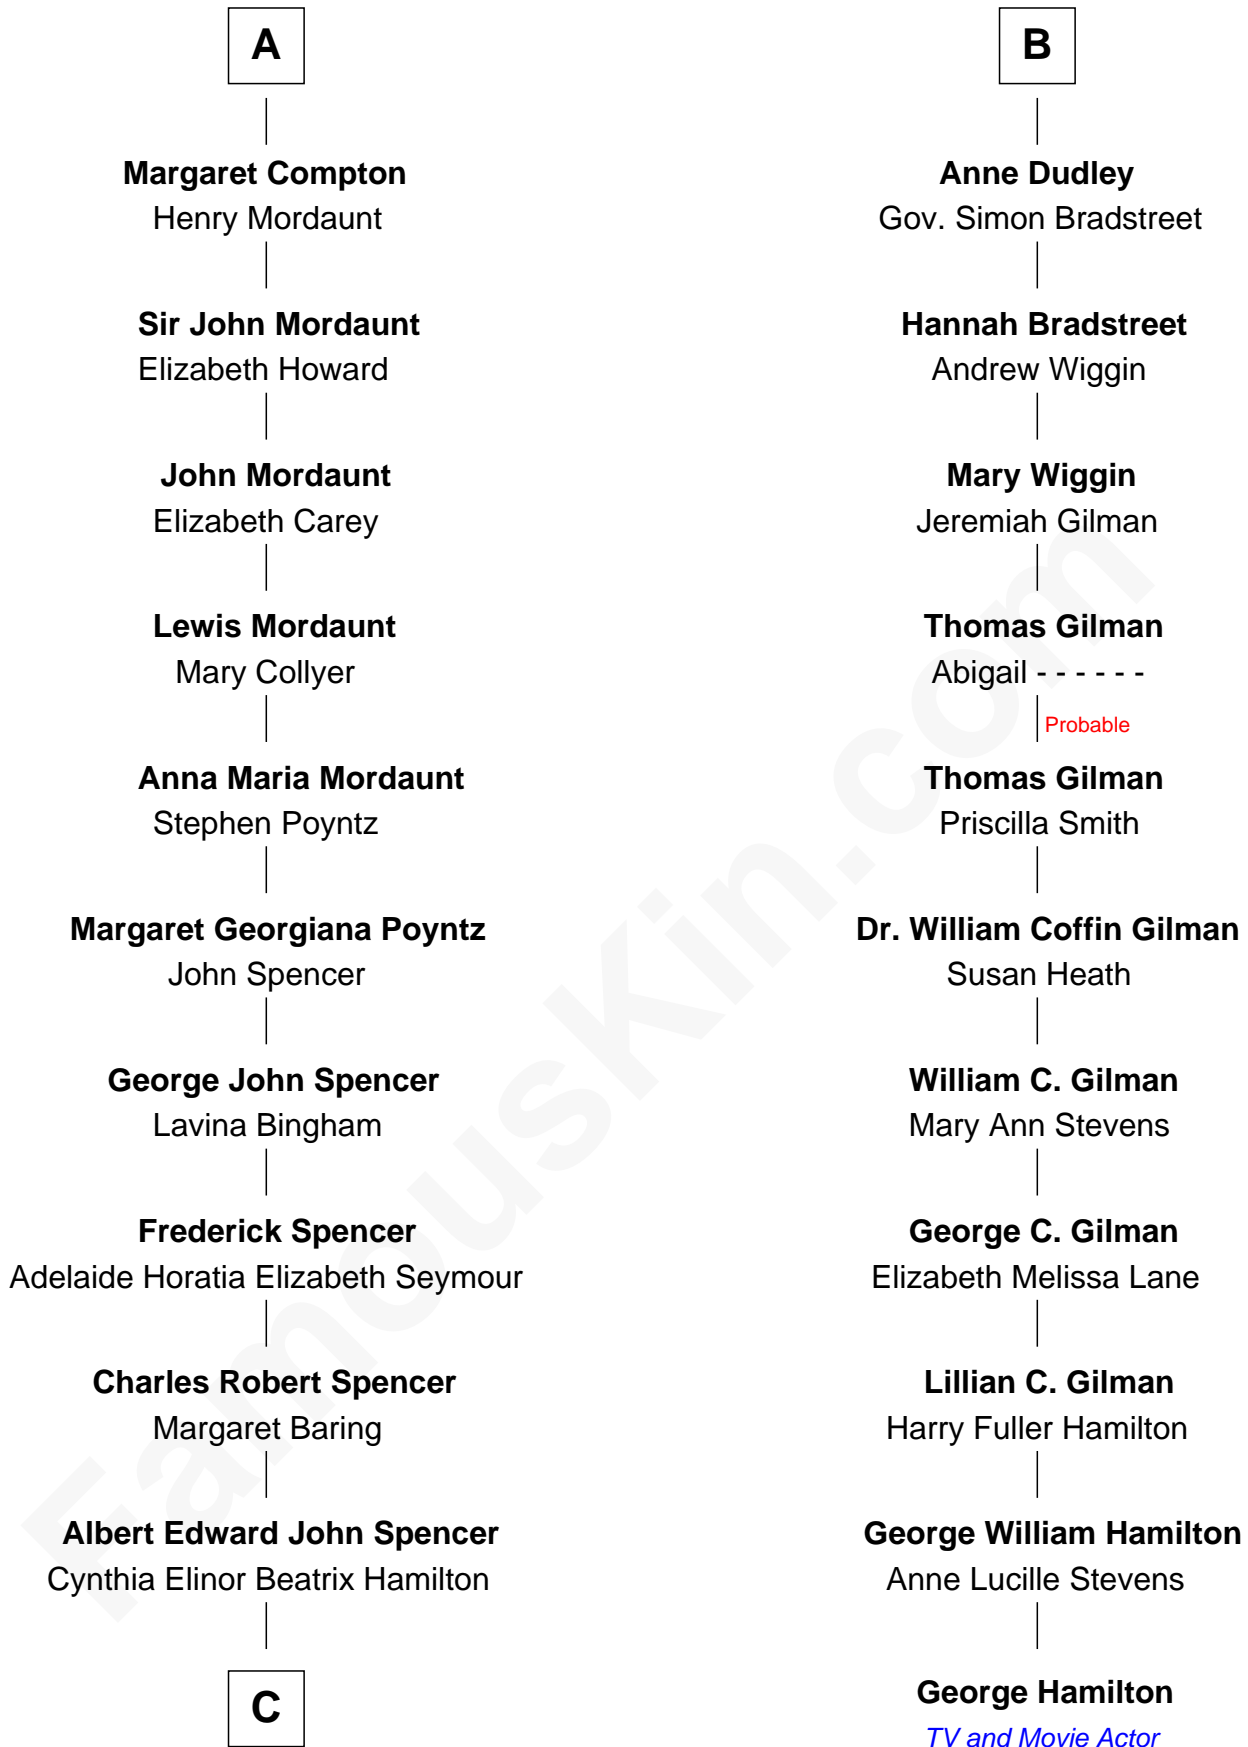

FamousKin.com Relationship Chart of

Princess Diana

Princess of Wales

17th cousin 1 time removed of

George Hamilton

TV and Movie Actor

C

Edward John Spencer
Frances Ruth Burke Roche

Princess Diana
Princess of Wales

FamousKin.com