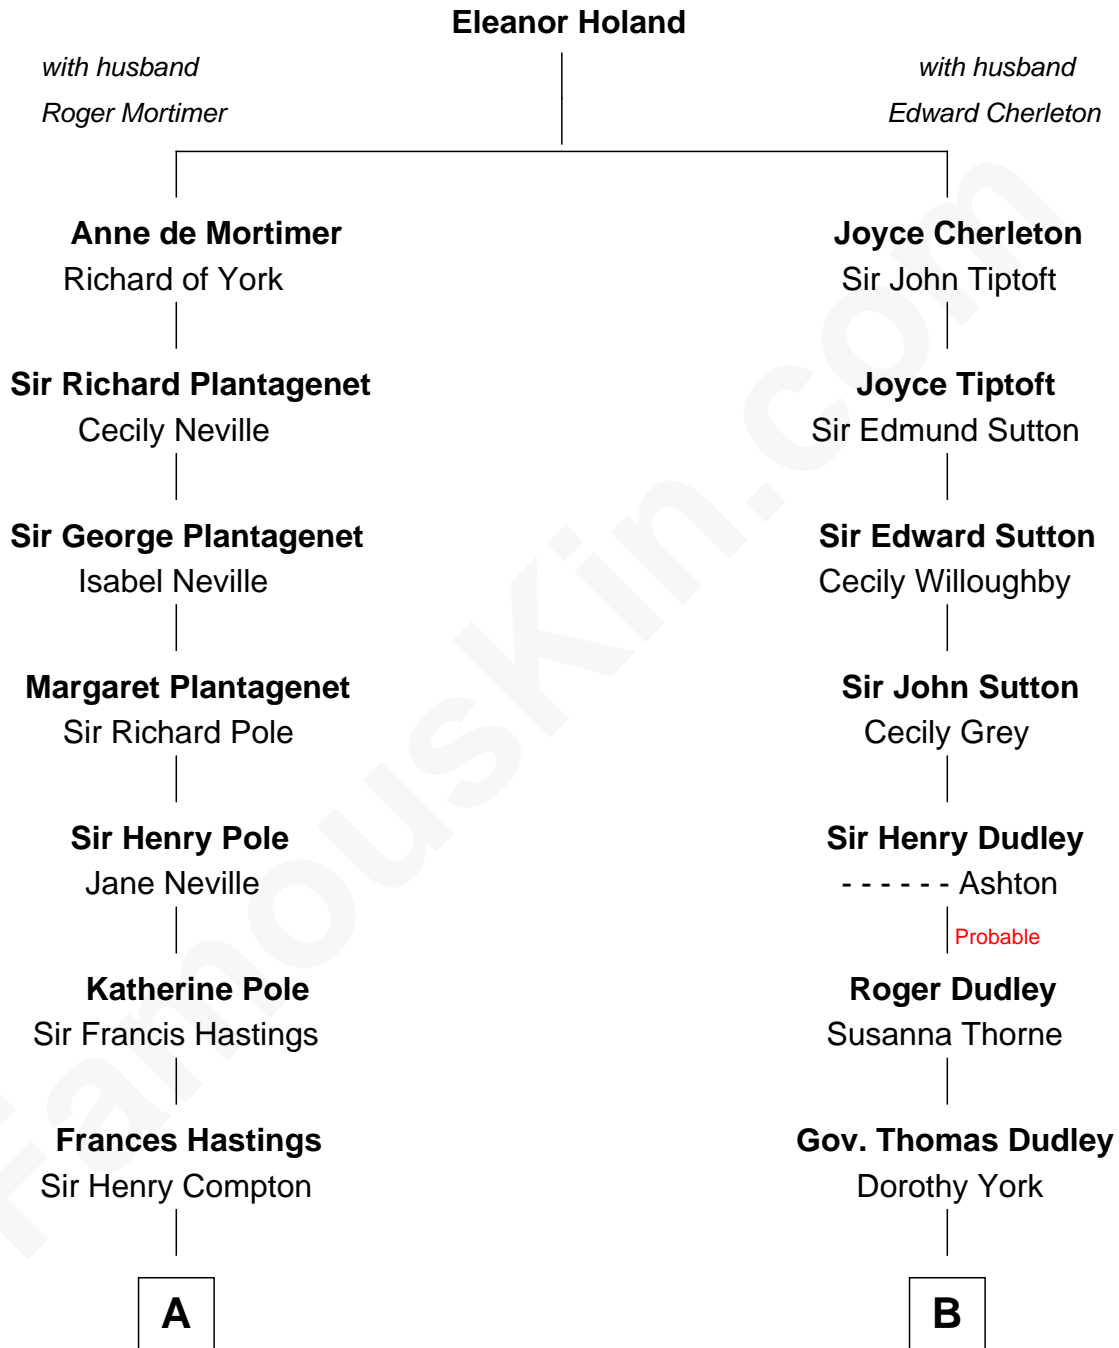

FamousKin.com Relationship Chart of

Princess Diana

Princess of Wales

17th cousin 1 time removed of

George Hamilton

TV and Movie Actor

C

Edward John Spencer
Frances Ruth Burke Roche

Princess Diana
Princess of Wales

FamousKin.com