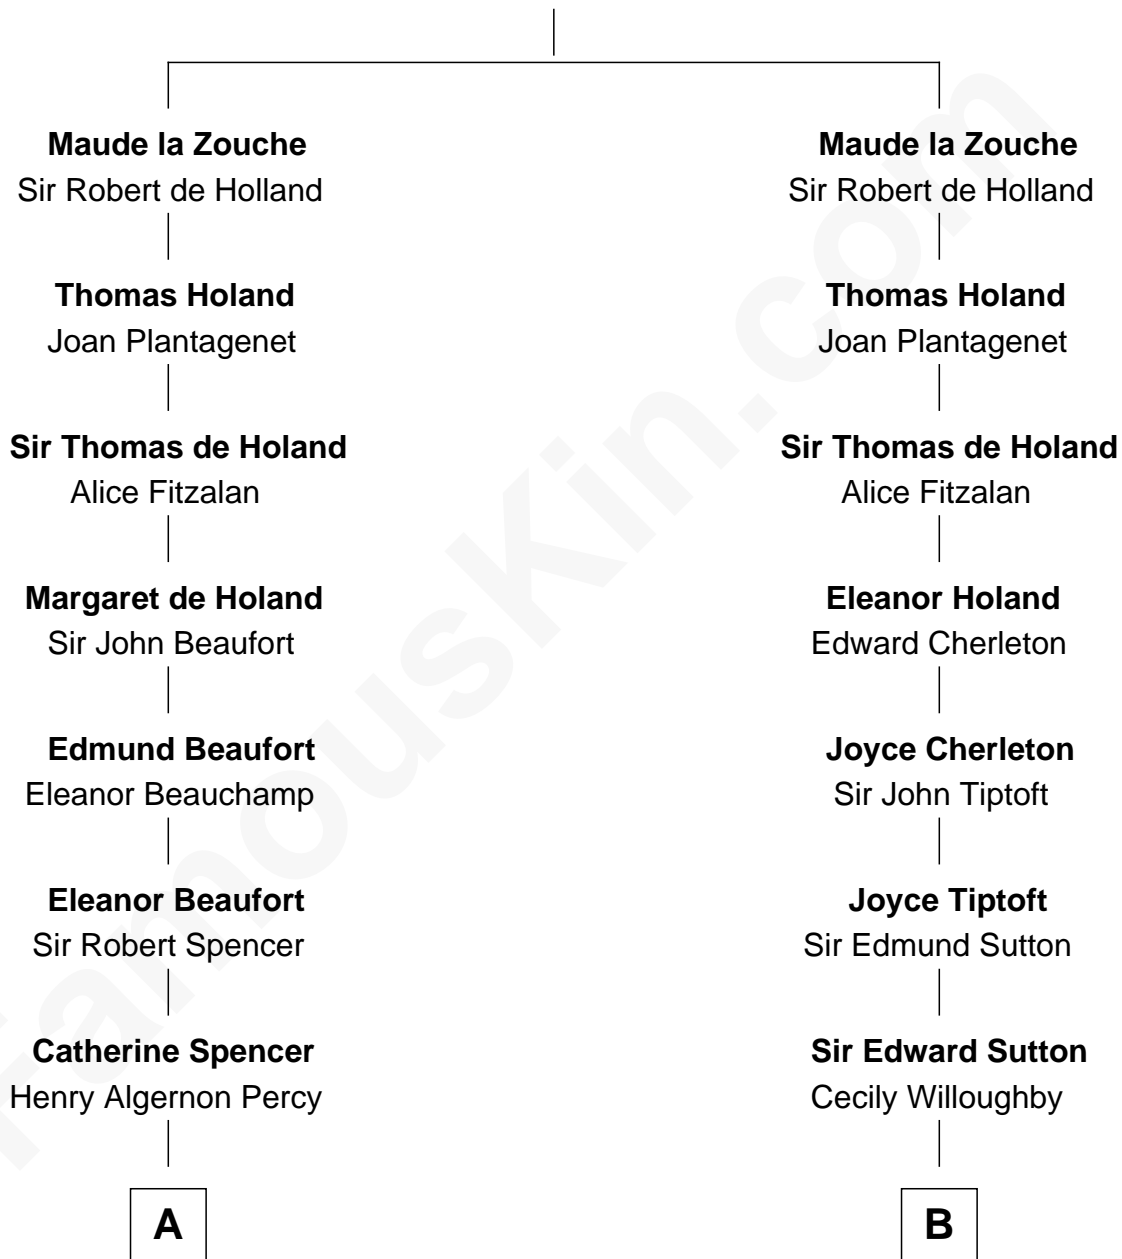

FamousKin.com Relationship Chart of

Princess Diana

Princess of Wales

21st cousin of

George Hamilton

TV and Movie Actor

Sir Alan la Zouche

Eleanor de Segrave

C

Frederick Spencer

Adelaide Horatia Elizabeth Seymour

Charles Robert Spencer

Margaret Baring

Albert Edward John Spencer

Cynthia Elinor Beatrix Hamilton

Edward John Spencer