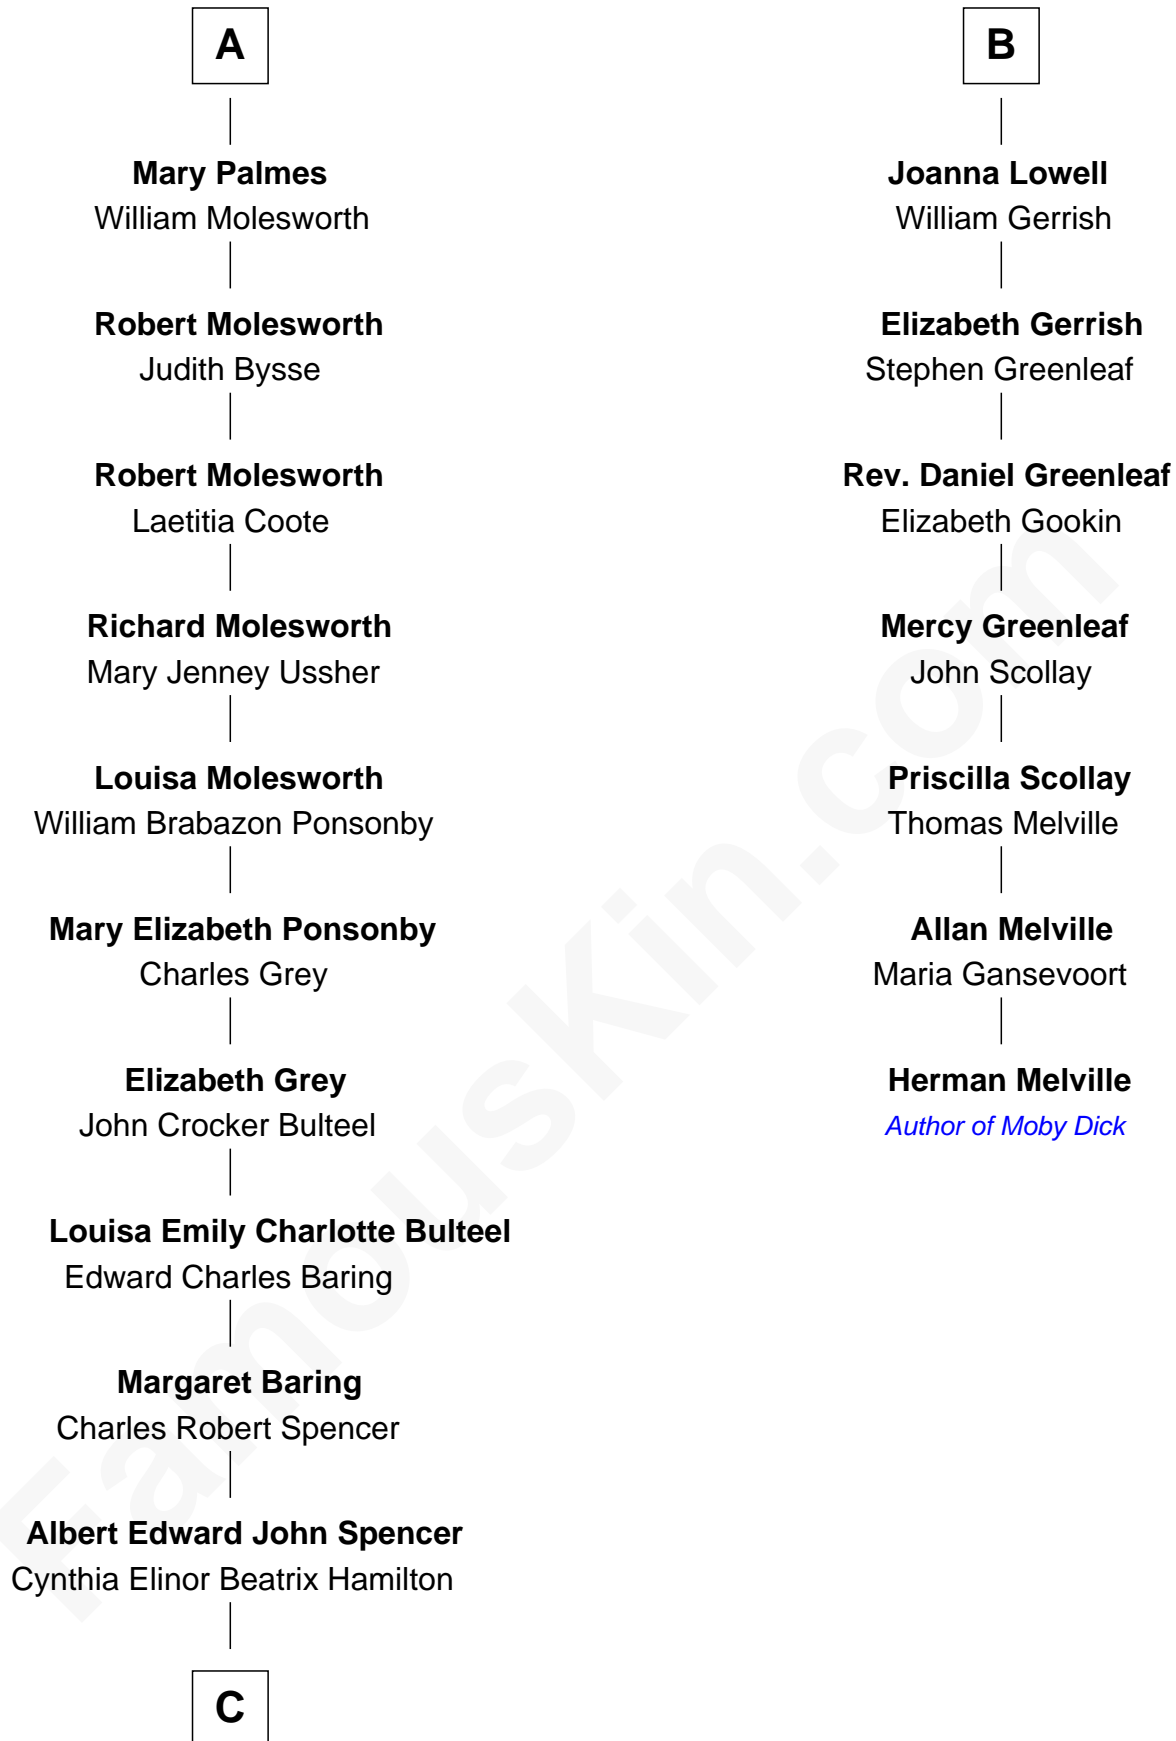

# FamousKin.com Relationship Chart of

**Princess Diana**

*Princess of Wales*

13th cousin 5 times removed of

**Herman Melville**

*Author of Moby Dick*

**Sir Hugh Luttrell**  
Catherine de Beaumont

**C**

**Edward John Spencer**  
Frances Ruth Burke Roche

**Princess Diana**  
*Princess of Wales*

FamousKin.com