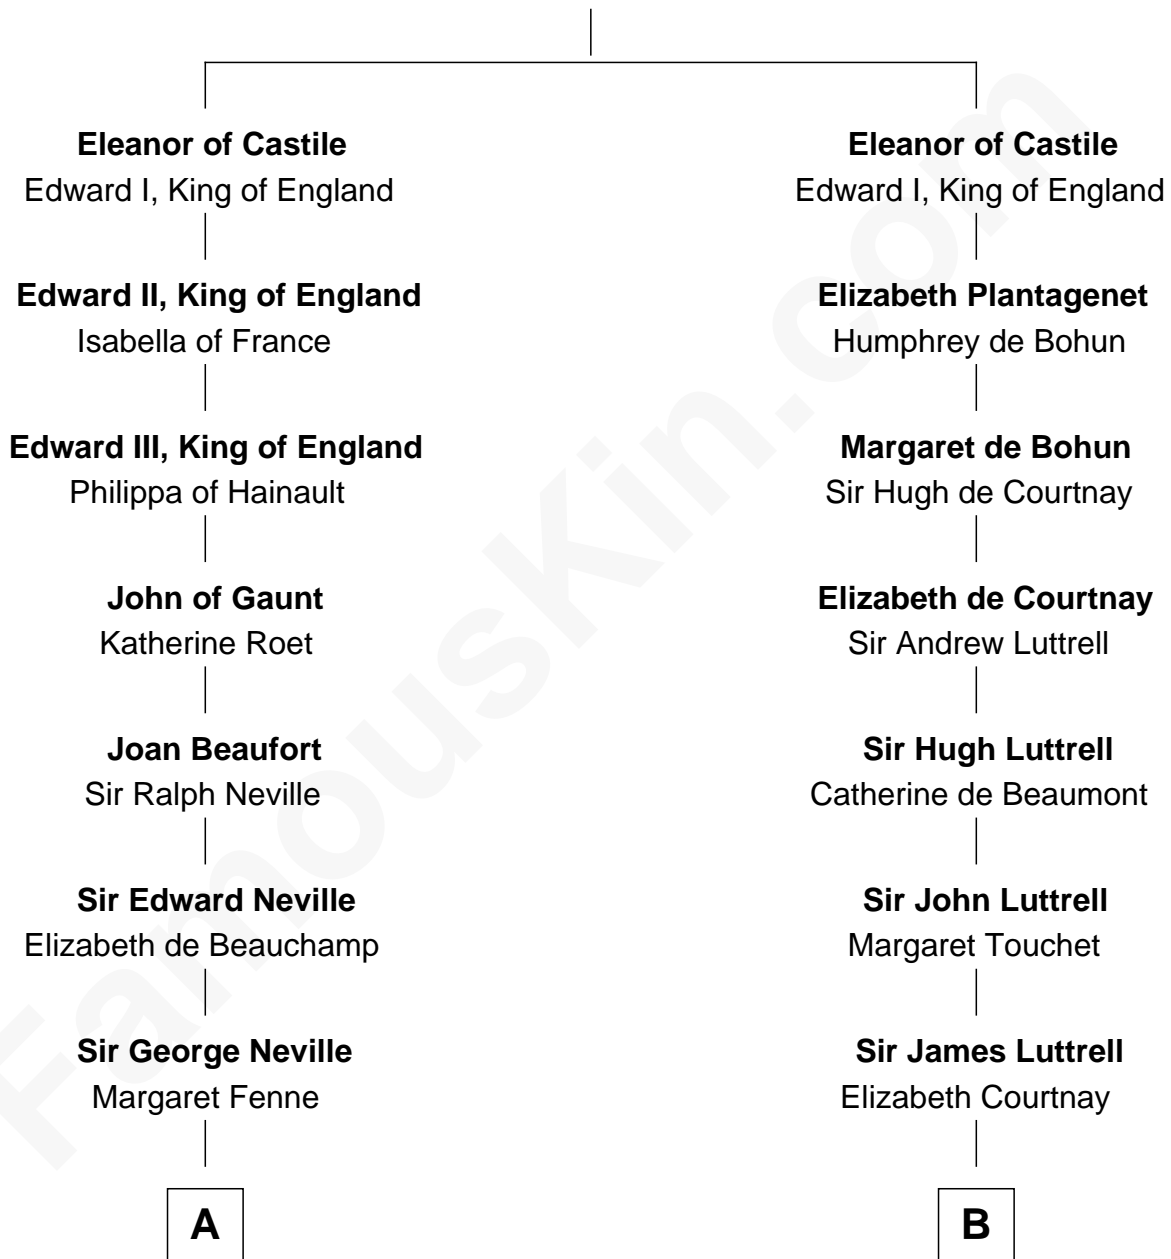

FamousKin.com Relationship Chart of

Princess Diana

Princess of Wales

18th cousin 3 times removed of

Herman Melville

Author of Moby Dick

Ferdinand III, King of Castile

Joanna of Ponthieu

C

Frederick Spencer

Adelaide Horatia Elizabeth Seymour

Charles Robert Spencer

Margaret Baring

Albert Edward John Spencer

Cynthia Elinor Beatrix Hamilton

Edward John Spencer