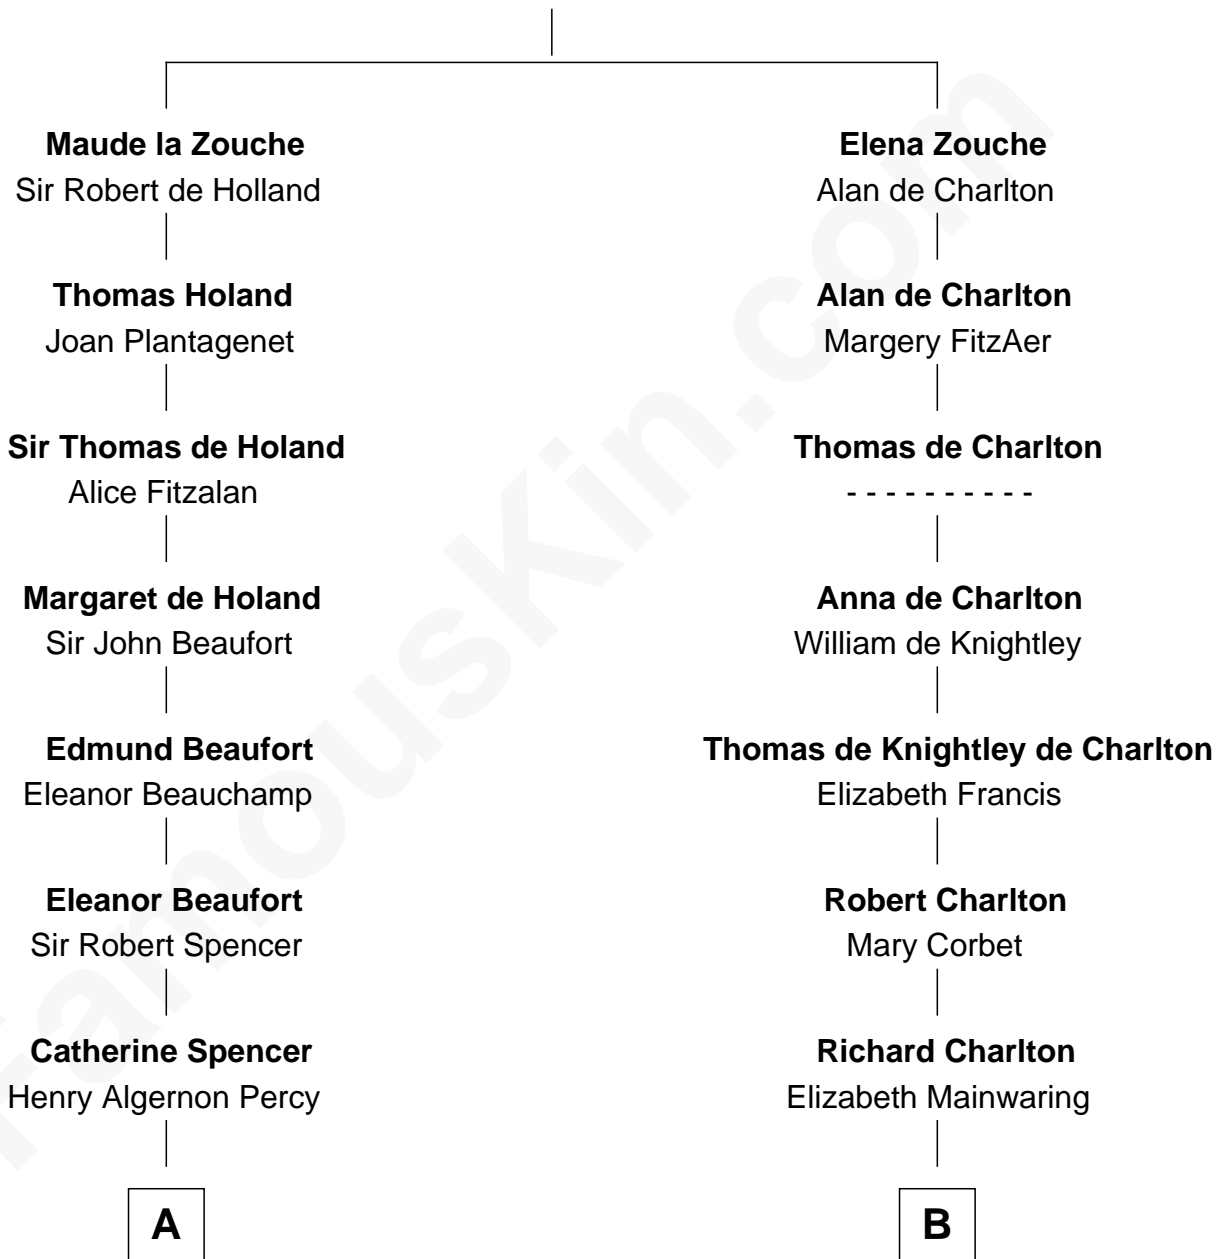

# FamousKin.com Relationship Chart of

**Princess Diana**

*Princess of Wales*

20th cousin 1 time removed of

**Dick Clark**

*Radio and TV Host*

**Sir Alan la Zouche**

Eleanor de Segrave

**C**

**Frederick Spencer**

Adelaide Horatia Elizabeth Seymour

**Charles Robert Spencer**

Margaret Baring

**Albert Edward John Spencer**

Cynthia Elinor Beatrix Hamilton

**Edward John Spencer**

Frances Ruth Burke Roche

**Princess Diana**

*Princess of Wales*

**D**

**George Barnard**

Jane Sophia Fuller

**Charles Fuller Barnard**

Anna May Aldridge