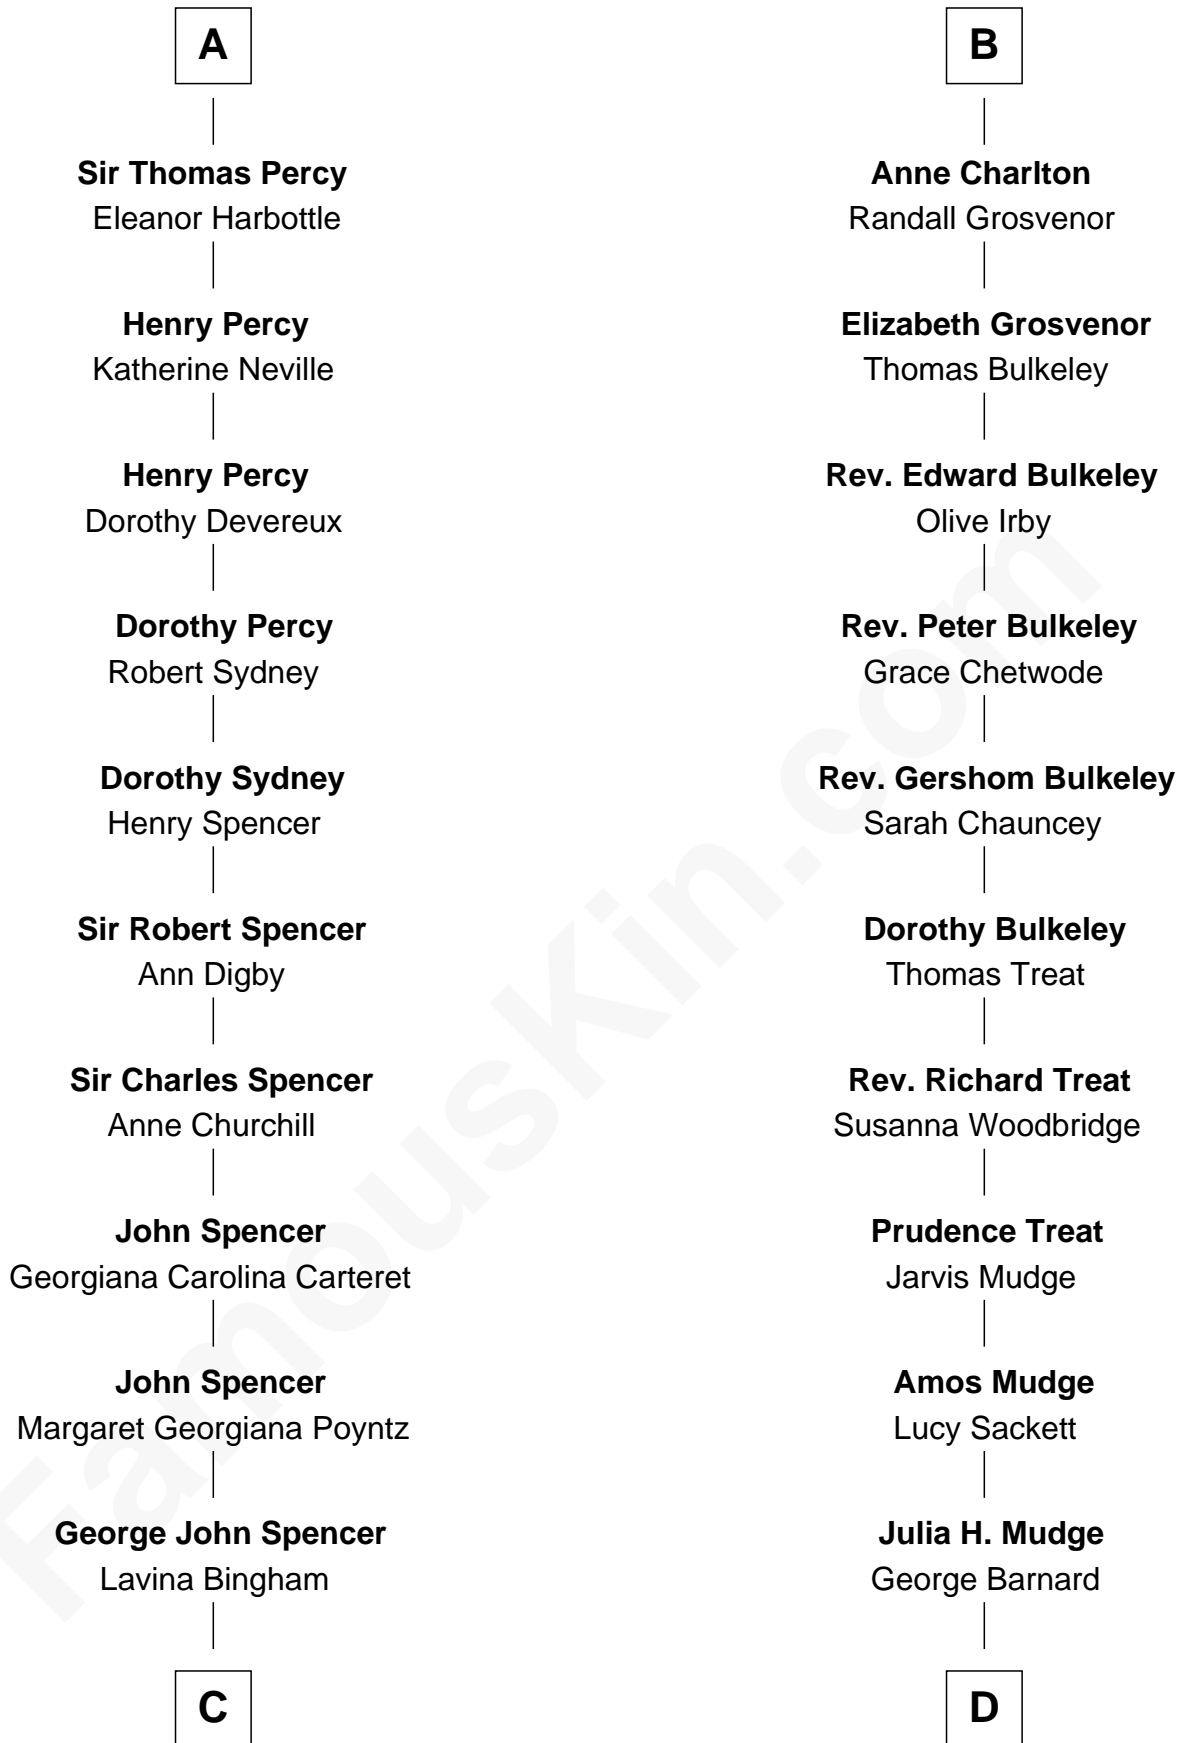

# FamousKin.com Relationship Chart of

**Princess Diana**

*Princess of Wales*

20th cousin 1 time removed of

**Dick Clark**

*Radio and TV Host*

**Sir Alan la Zouche**

Eleanor de Segrave

**C**

**Frederick Spencer**

Adelaide Horatia Elizabeth Seymour

**Charles Robert Spencer**

Margaret Baring

**Albert Edward John Spencer**

Cynthia Elinor Beatrix Hamilton

**Edward John Spencer**

Frances Ruth Burke Roche

**Princess Diana**

*Princess of Wales*

**D**

**George Barnard**

Jane Sophia Fuller

**Charles Fuller Barnard**

Anna May Aldridge