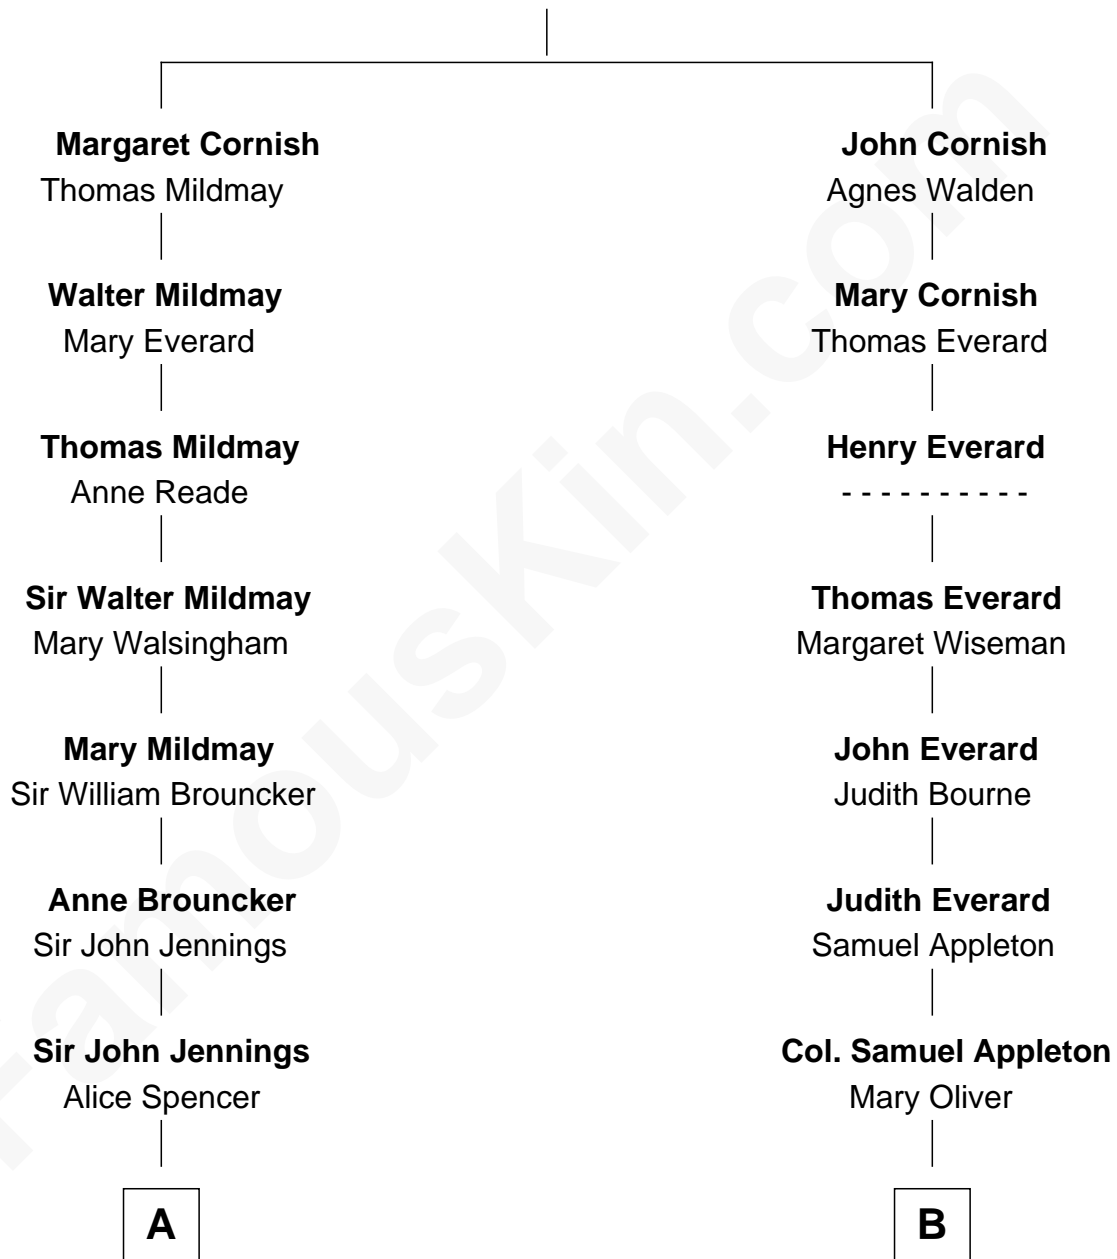

FamousKin.com Relationship Chart of

Princess Diana

Princess of Wales

16th cousin 1 time removed of

James Spader

TV and Movie Actor

John Cornish

A

Richard Jennings
Frances Thornhurst

Sarah Jennings
John Churchill

Anne Churchill
Sir Charles Spencer

John Spencer
Georgiana Carolina Carteret

John Spencer
Margaret Georgiana Poyntz

George John Spencer
Lavina Bingham

Frederick Spencer
Adelaide Horatia Elizabeth Seymour

Charles Robert Spencer
Margaret Baring

Albert Edward John Spencer
Cynthia Elinor Beatrix Hamilton

Edward John Spencer
Frances Ruth Burke Roche

Princess Diana