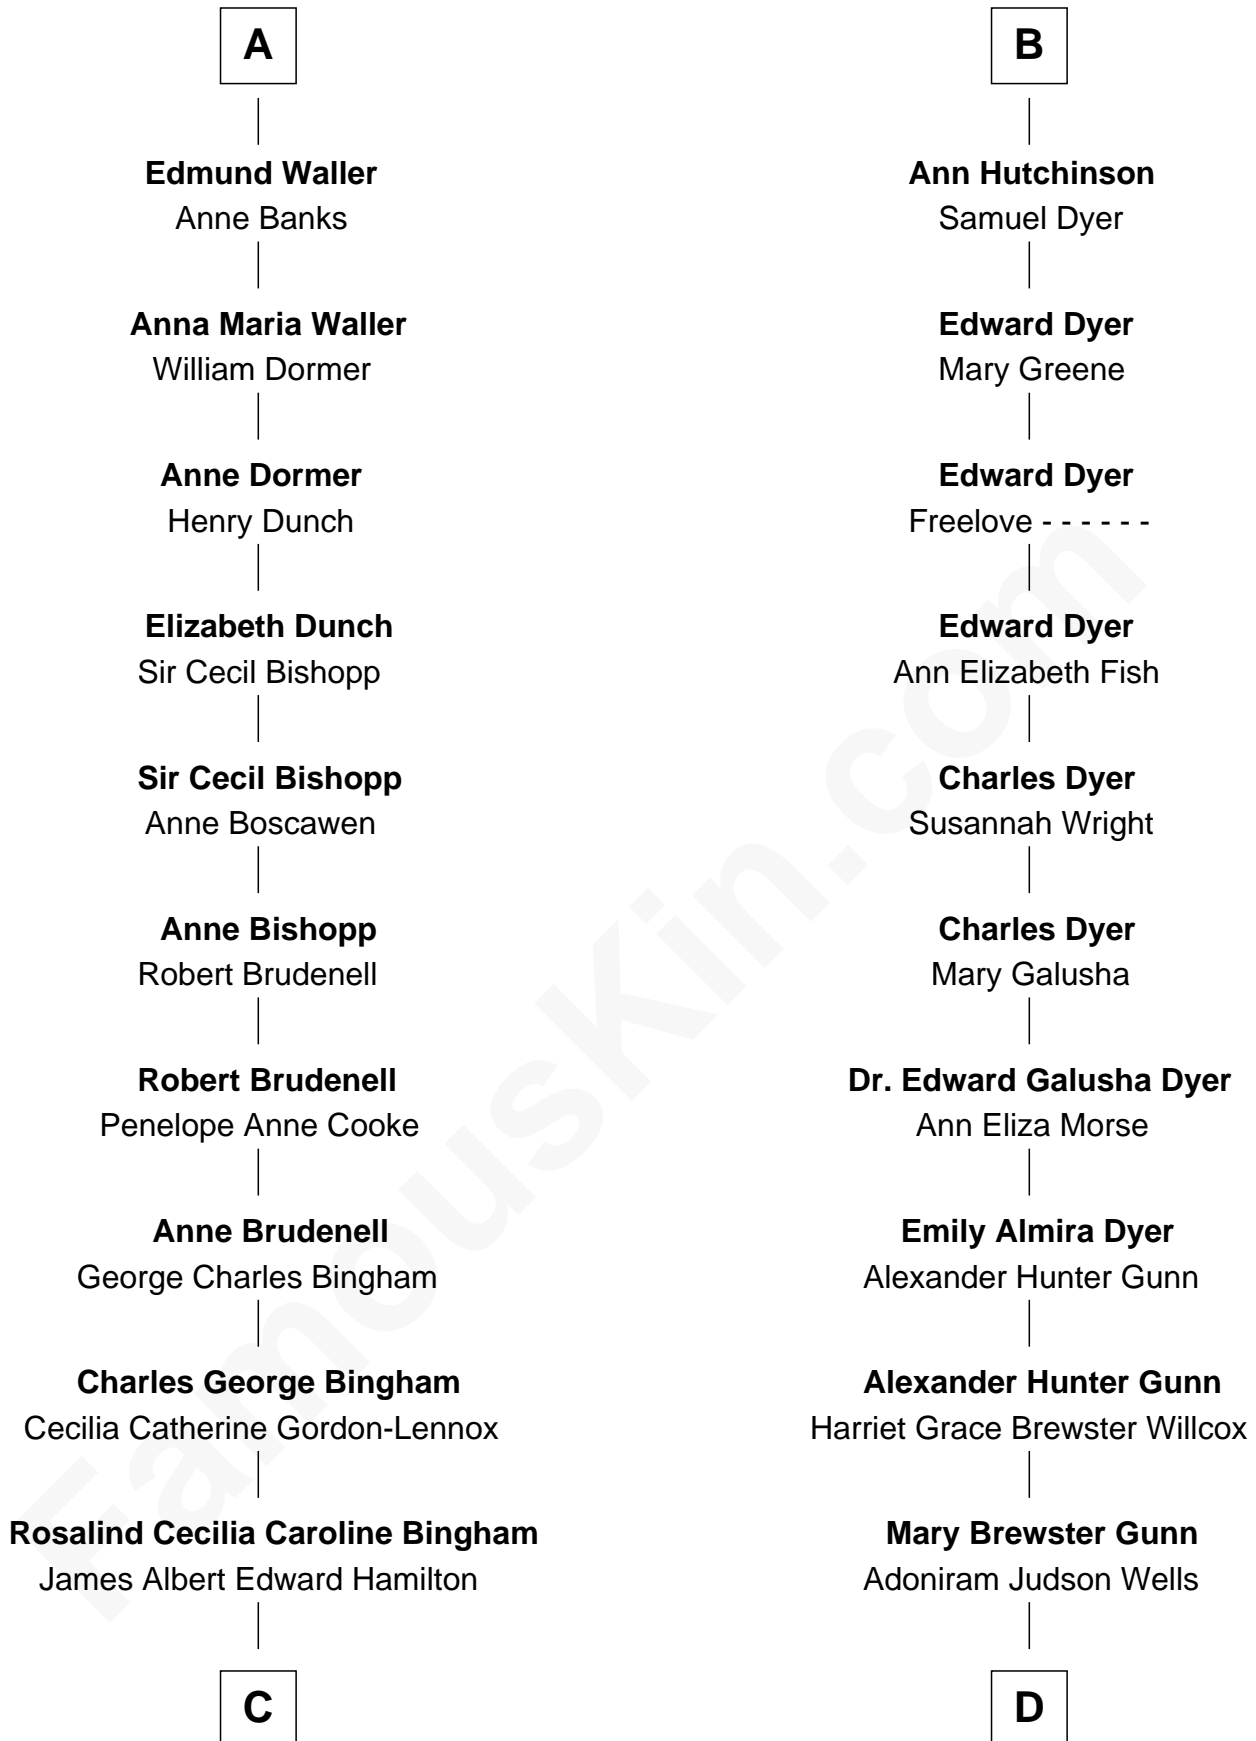

FamousKin.com Relationship Chart of

Princess Diana

Princess of Wales

18th cousin 1 time removed of

Elisabeth Shue

TV and Movie Actress

Sir Hugh Willoughby

Margaret Freville

Margaret Blewett

Robert Hamby

Elizabeth Arnold

Katherine Hamby

Edward Hutchinson

B

FamousKin.com