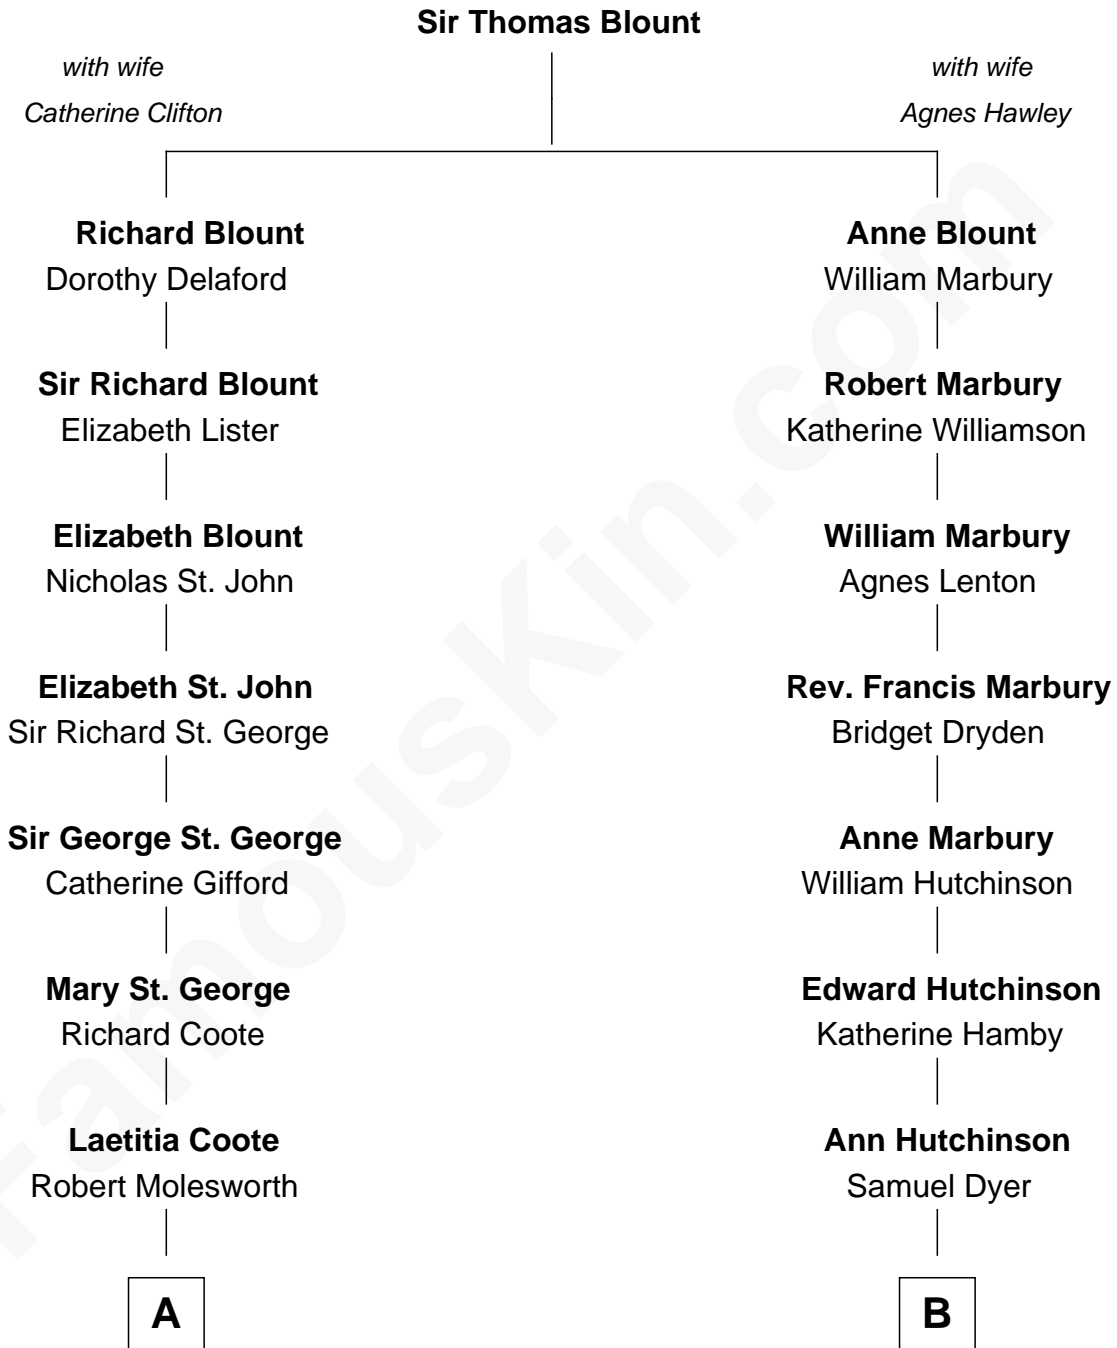

FamousKin.com
Relationship Chart of
Princess Diana
Princess of Wales

15th cousin 2 times removed of

Elisabeth Shue
TV and Movie Actress

Elisabeth Shue photo by [Joi](#) ([CC BY-SA 3.0](#))