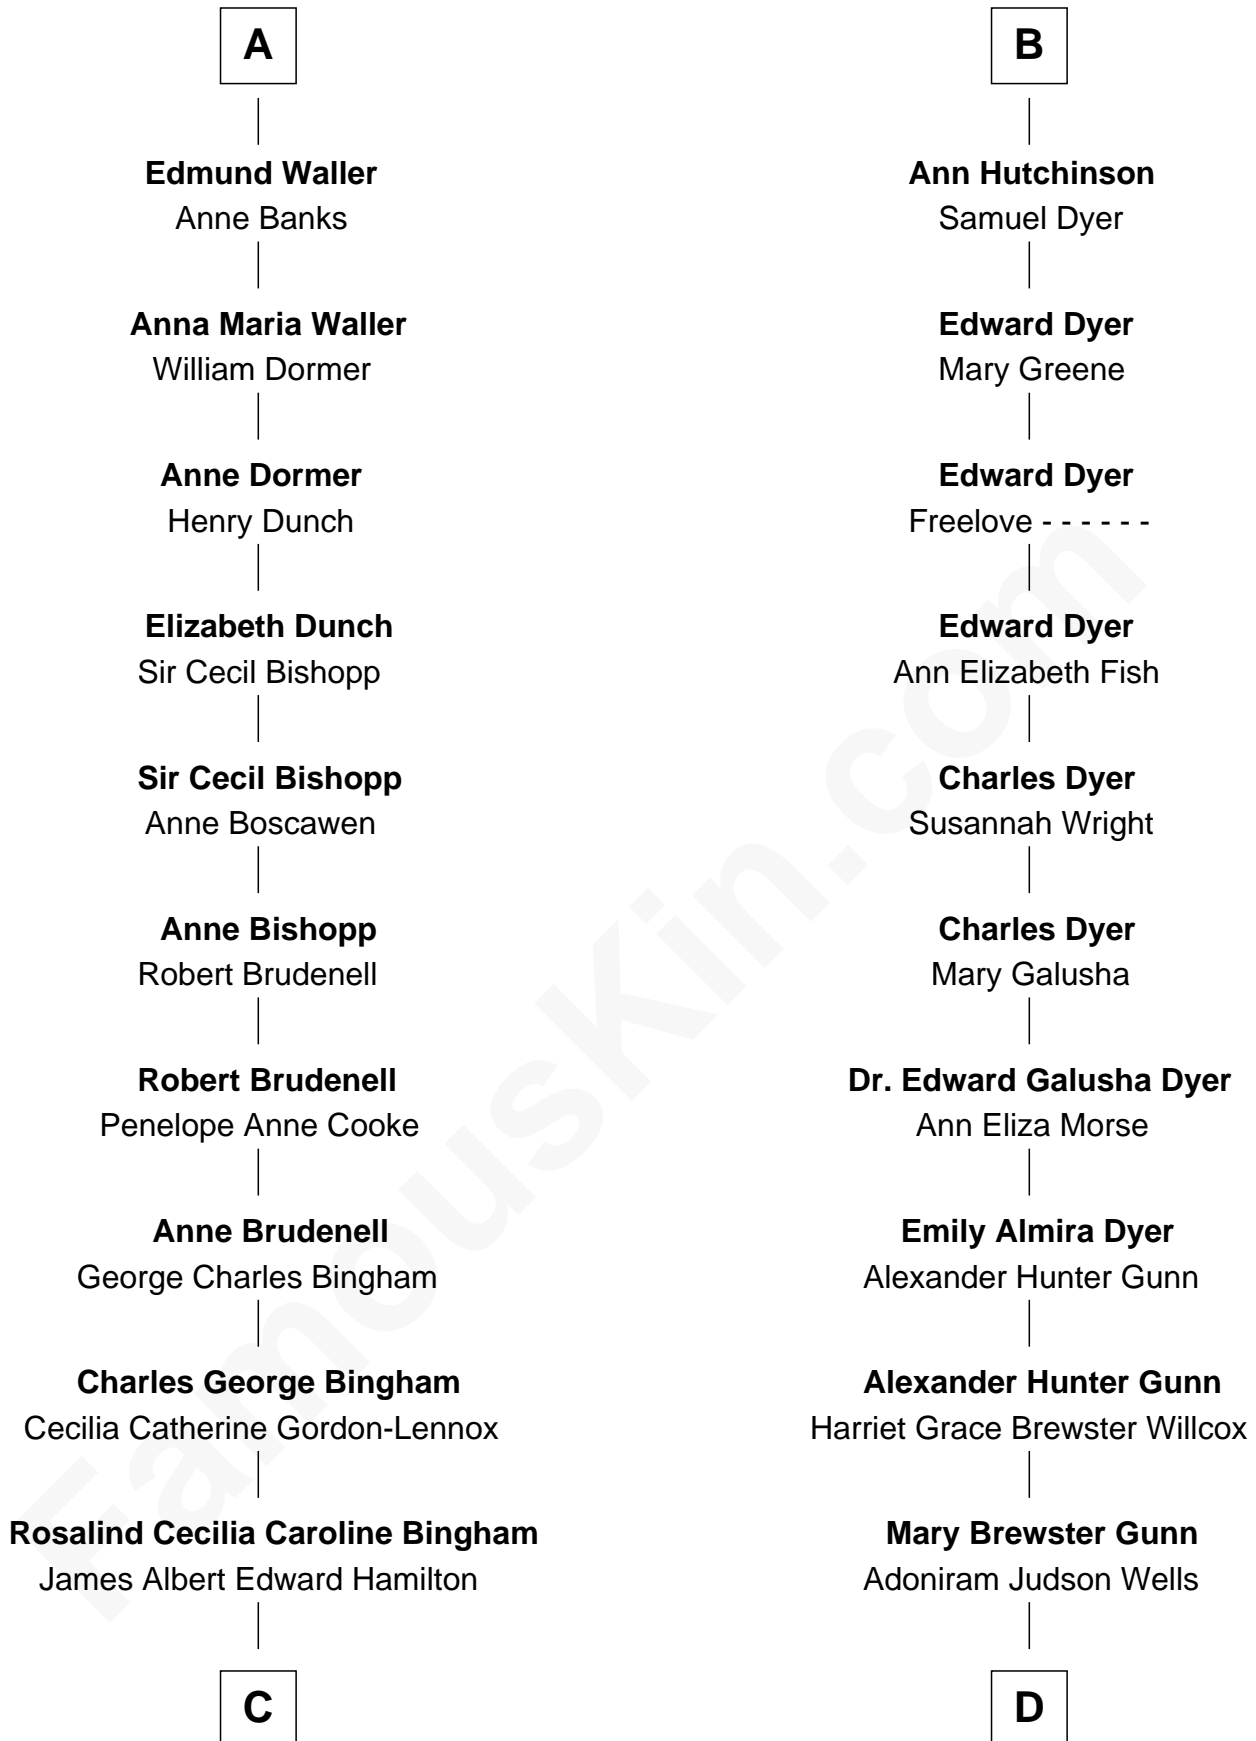

FamousKin.com Relationship Chart of

Princess Diana

Princess of Wales

18th cousin 1 time removed of

Andrew Shue

TV Actor

Sir Hugh Willoughby

Margaret Freville