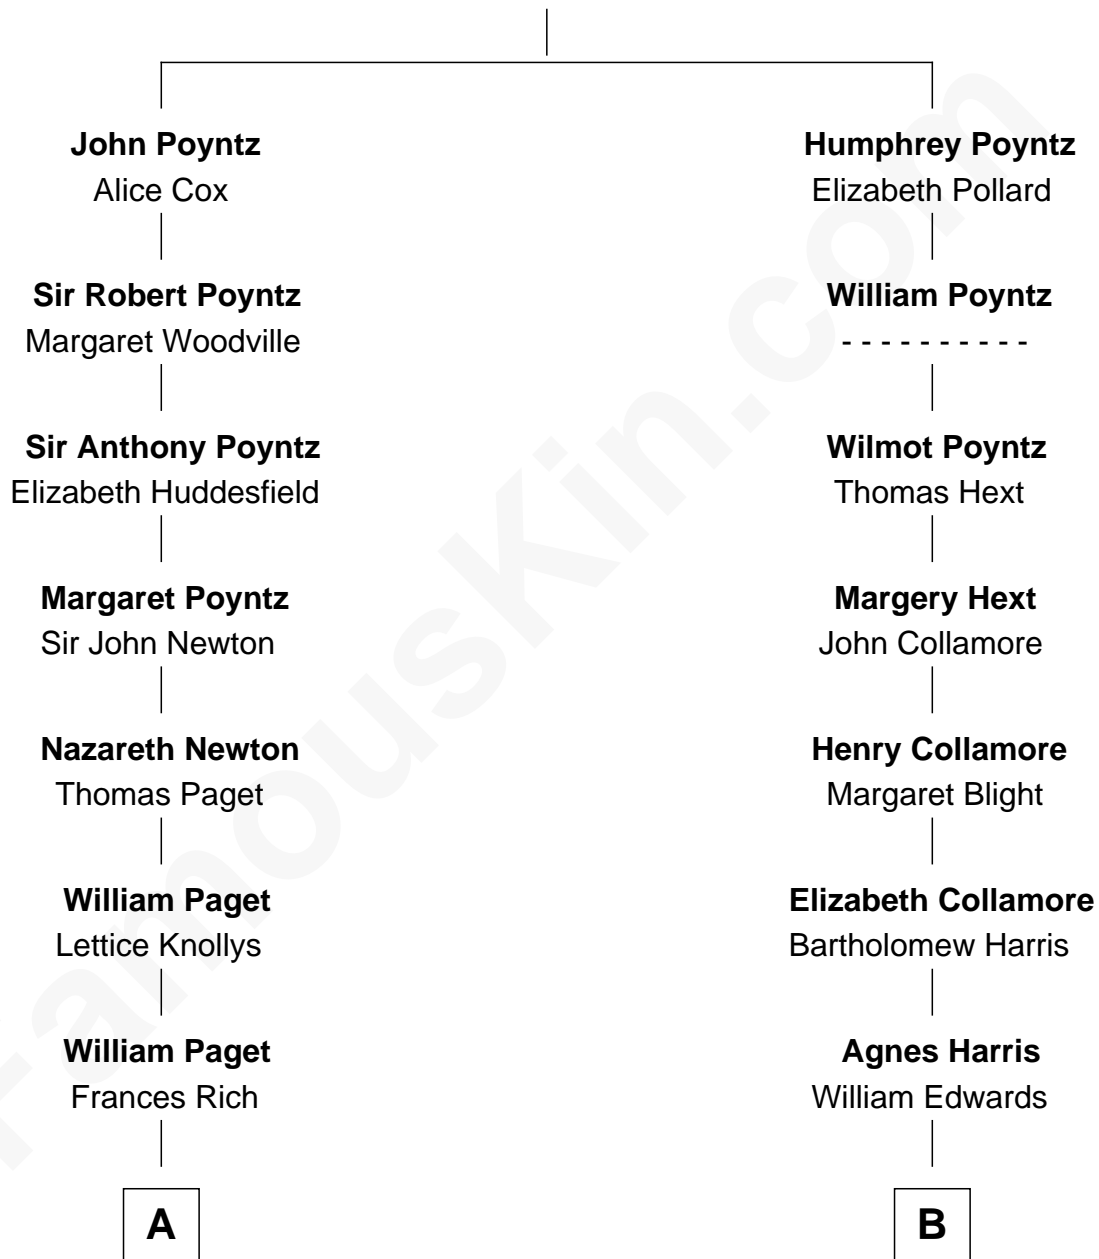

FamousKin.com Relationship Chart of

Princess Diana

Princess of Wales

17th cousin of

Andrew Shue

TV Actor

Sir Nicholas Poyntz

Elizabeth Mill

Andrew Shue photo by [Alan Light](#) (CC BY 2.0)