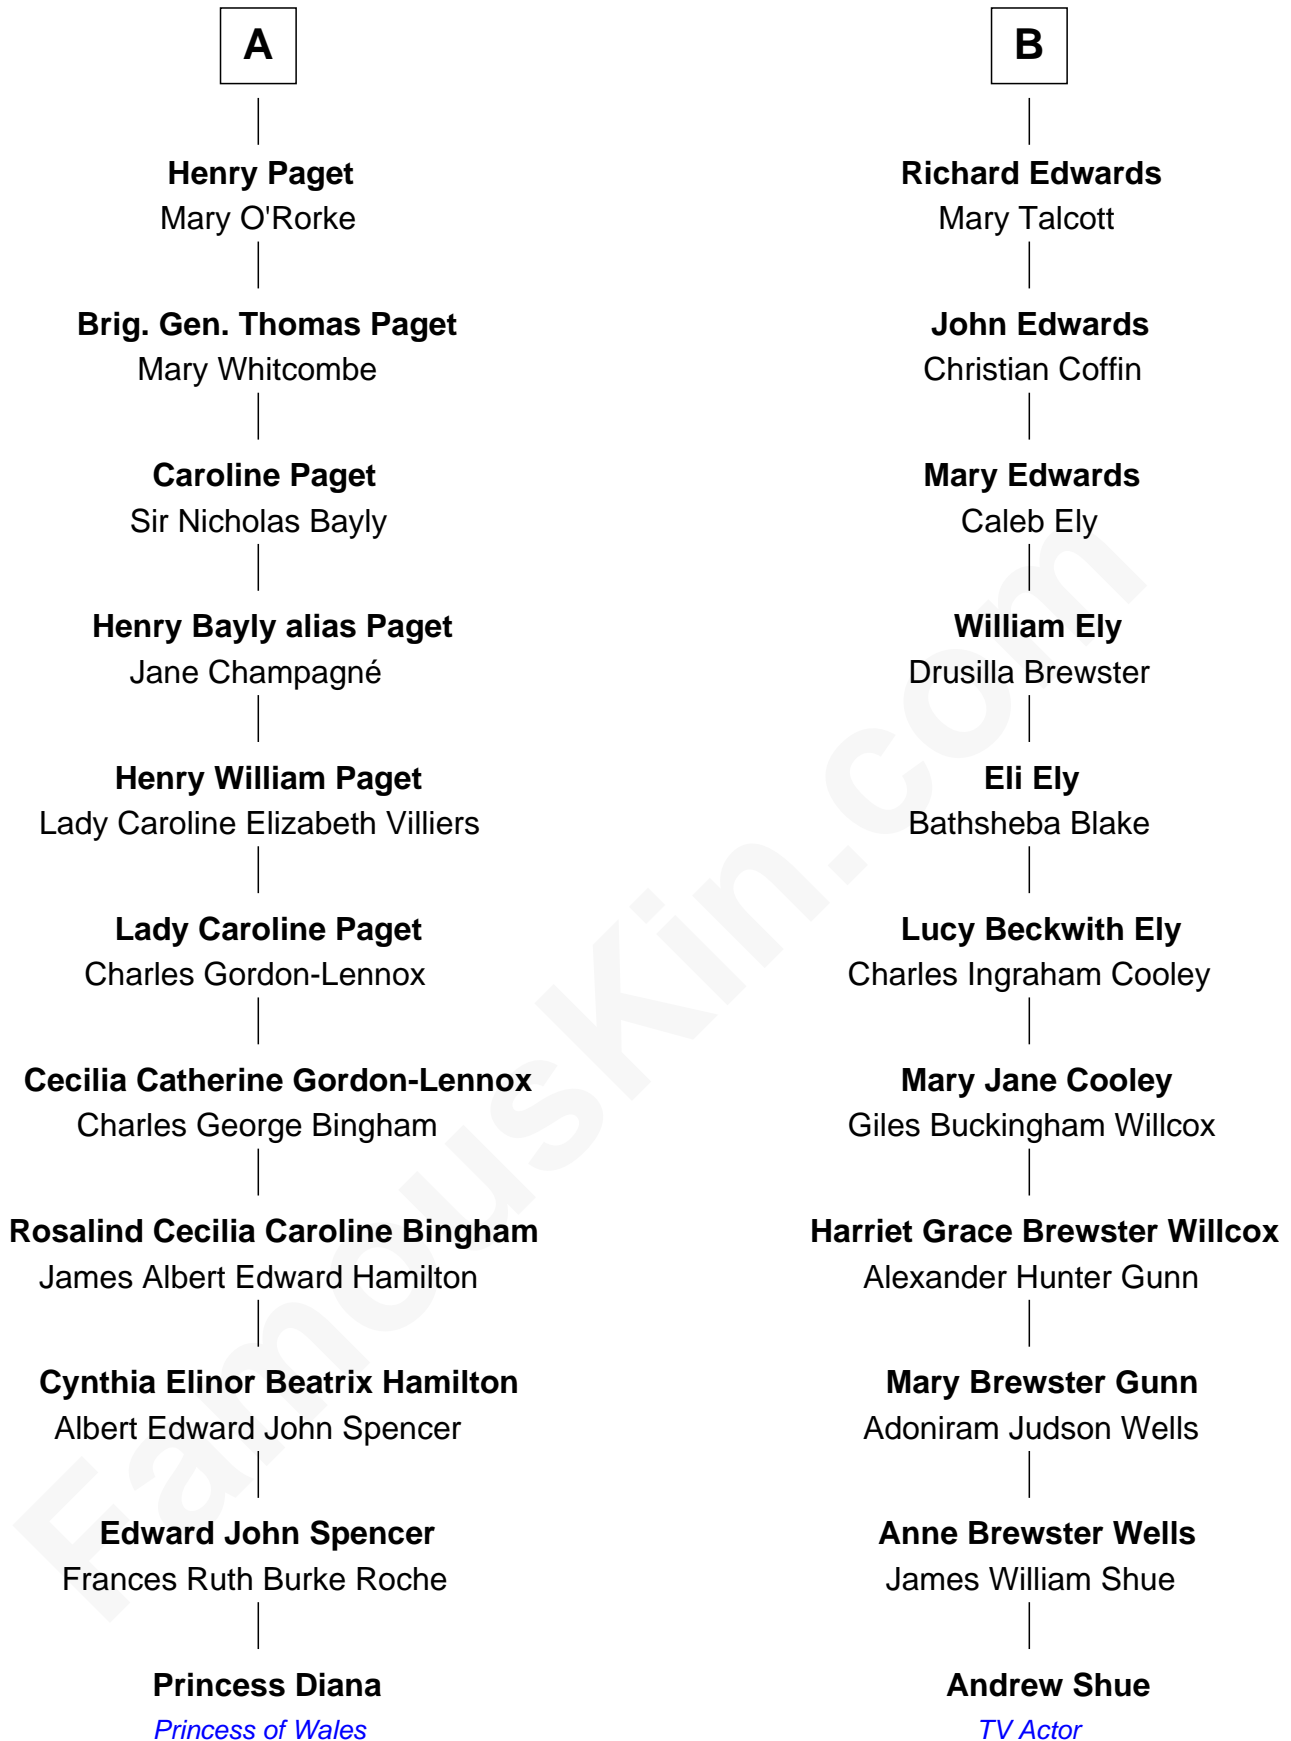

FamousKin.com Relationship Chart of

Princess Diana

Princess of Wales

17th cousin of

Andrew Shue

TV Actor

Sir Nicholas Poyntz

Elizabeth Mill

Andrew Shue photo by [Alan Light](#) (CC BY 2.0)