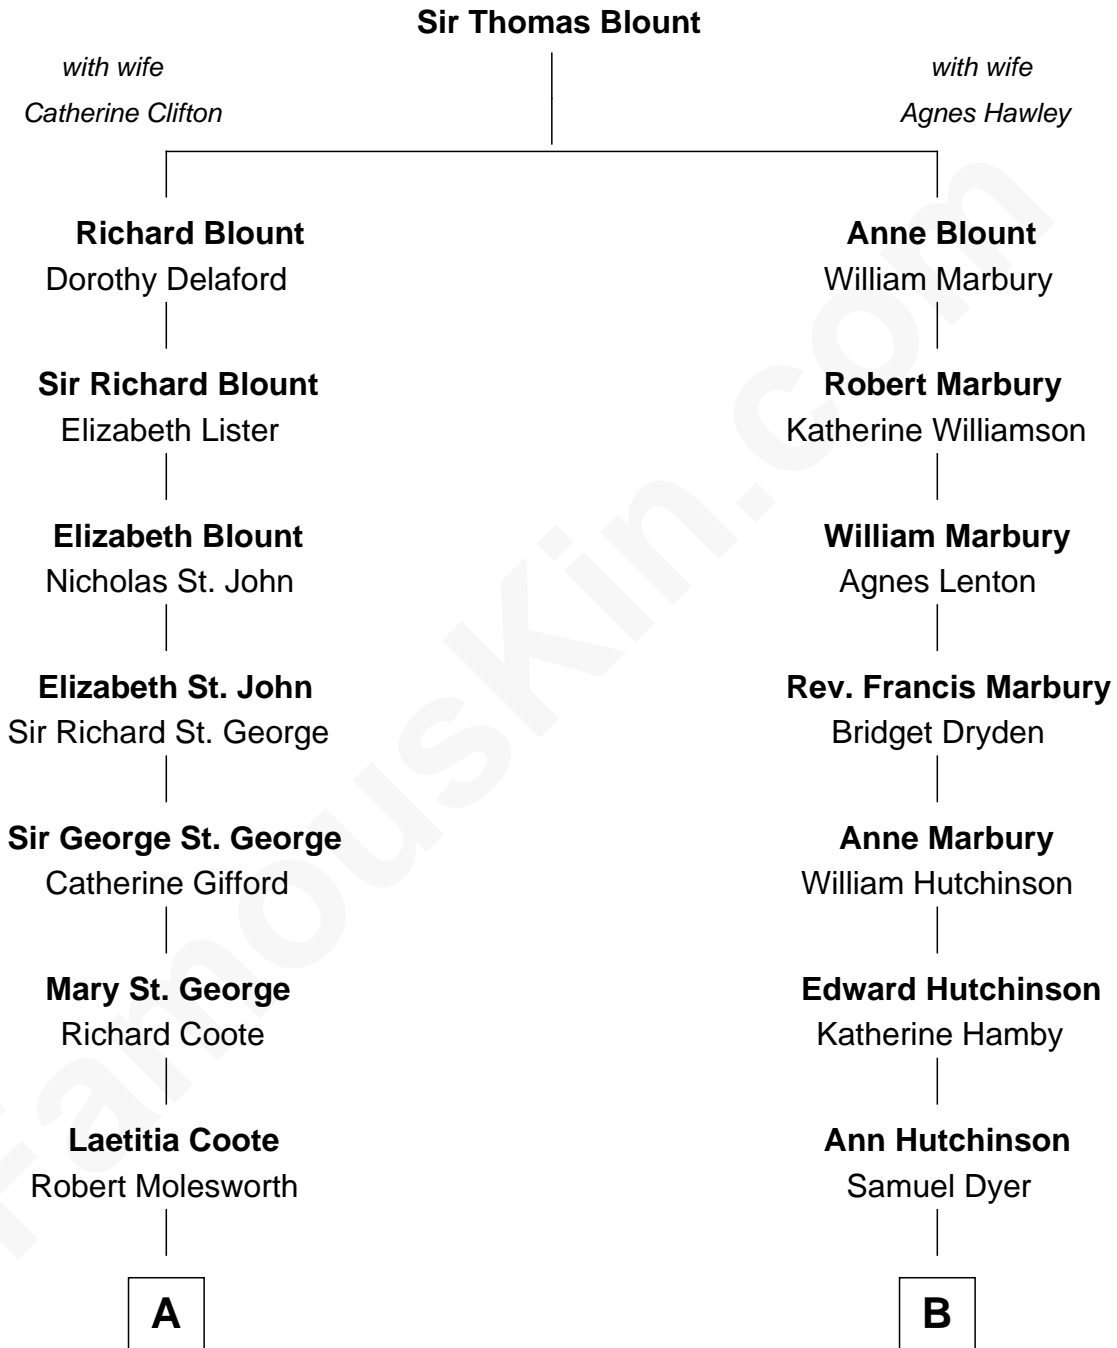

FamousKin.com
Relationship Chart of
Princess Diana
Princess of Wales

15th cousin 2 times removed of

Andrew Shue
TV Actor

Andrew Shue photo by [Alan Light](#) (CC BY 2.0)