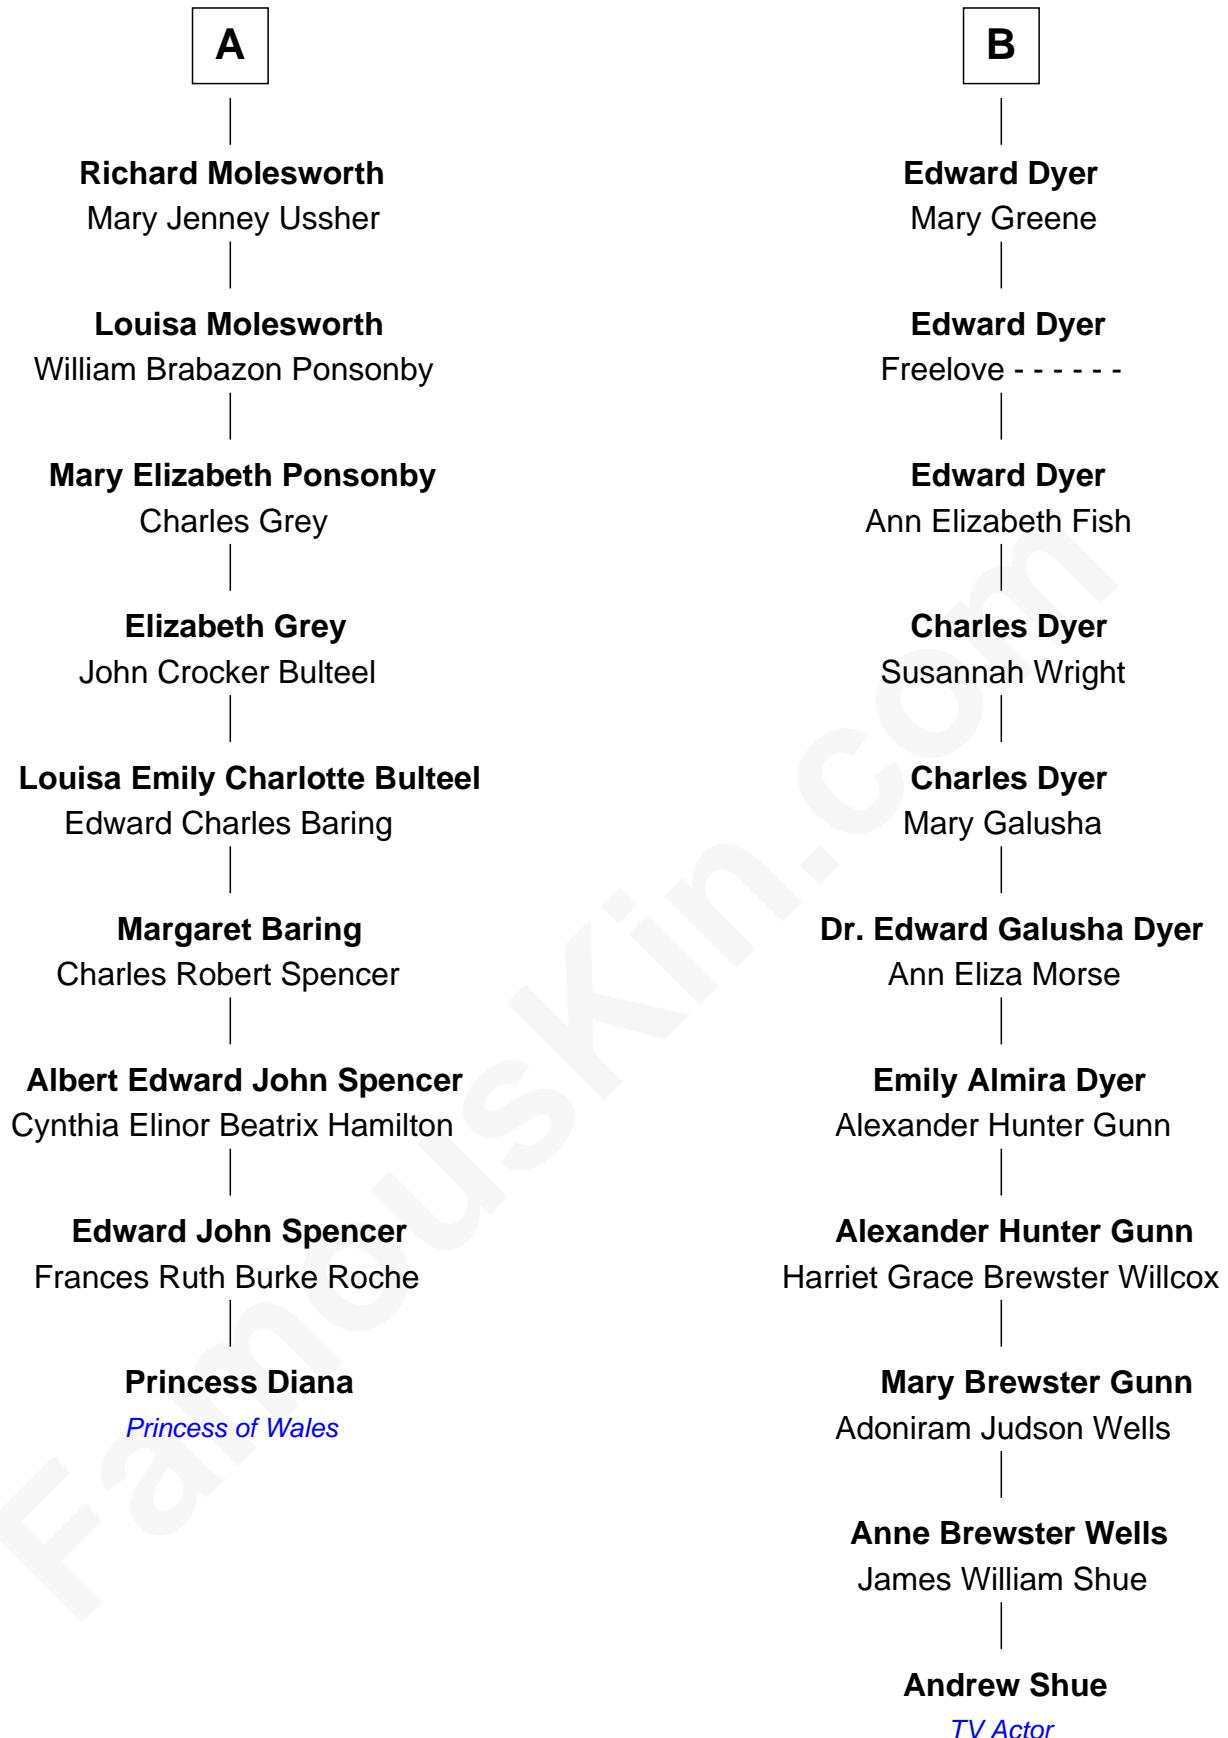

FamousKin.com
Relationship Chart of
Princess Diana
Princess of Wales

15th cousin 2 times removed of

Andrew Shue
TV Actor

Andrew Shue photo by [Alan Light](#) (CC BY 2.0)