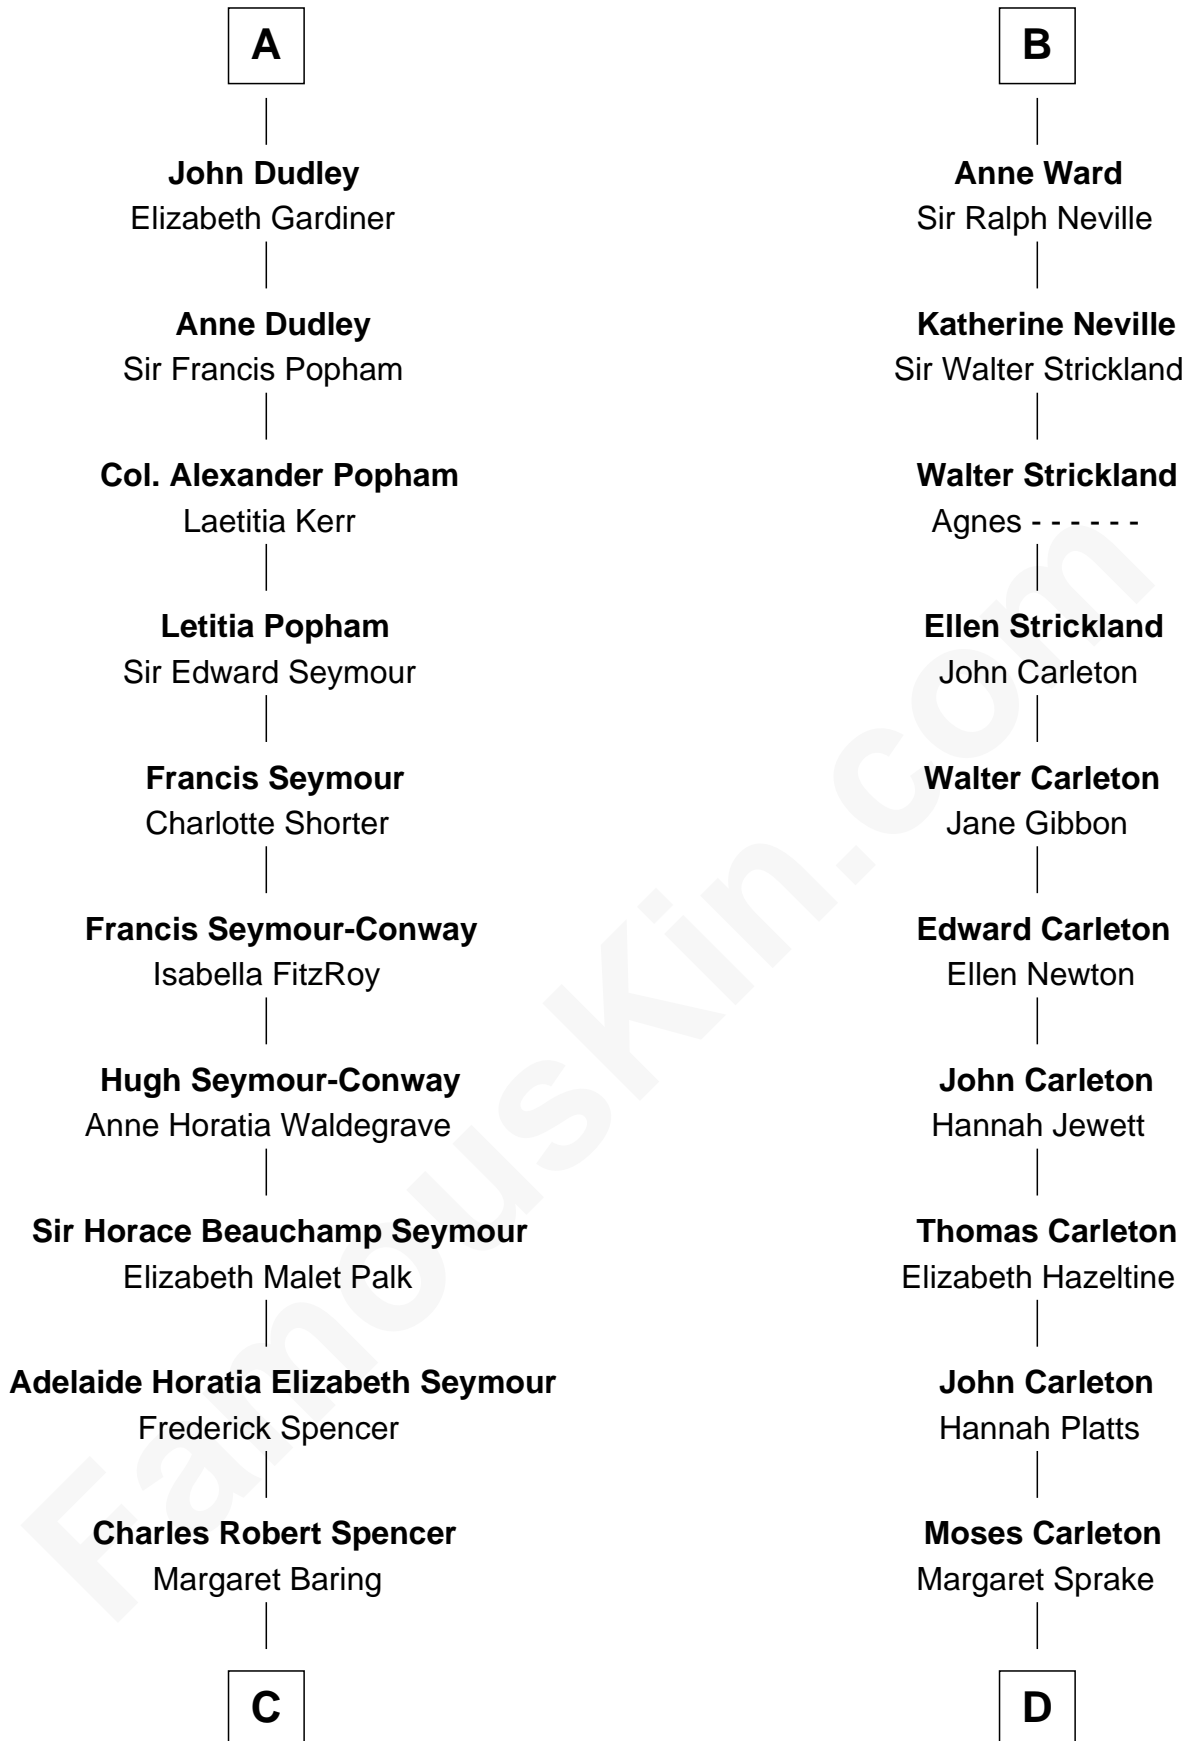

FamousKin.com Relationship Chart of

Princess Diana

Princess of Wales

19th cousin of

Charles A. Pillsbury

Co-Founder of C.A. Pillsbury Co.

C

Albert Edward John Spencer
Cynthia Elinor Beatrix Hamilton

Edward John Spencer
Frances Ruth Burke Roche

Princess Diana
Princess of Wales

D

Henry Carleton
Polly Greeley

Margaret Sprague Carleton
George Alfred Pillsbury

Charles A. Pillsbury
Co-Founder of C.A. Pillsbury Co.