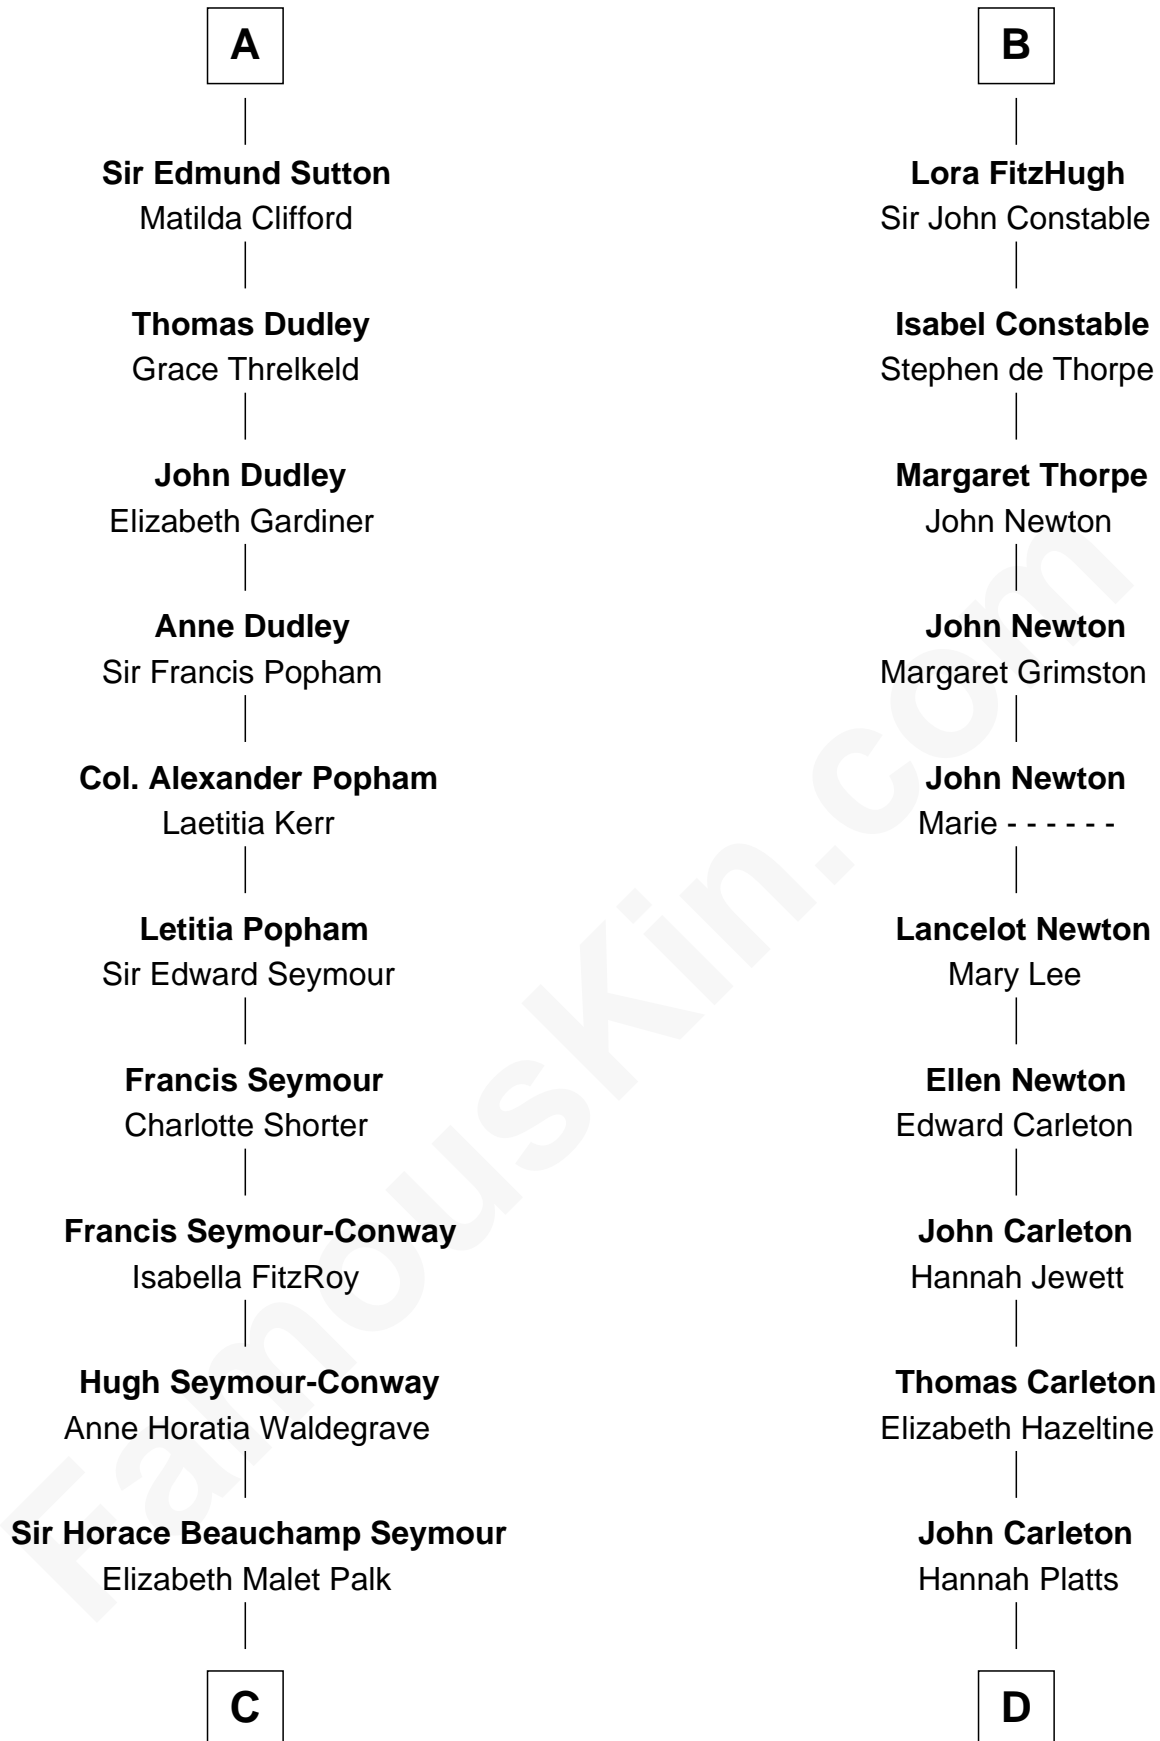

## Relationship Chart of

### Princess Diana

*Princess of Wales*

20th cousin 1 time removed of

**Charles A. Pillsbury**  
*Co-Founder of C.A. Pillsbury Co.*

**C**

**Adelaide Horatia Elizabeth Seymour**

Frederick Spencer

**Charles Robert Spencer**

Margaret Baring

**Albert Edward John Spencer**

Cynthia Elinor Beatrix Hamilton

**Edward John Spencer**

Frances Ruth Burke Roche

**Princess Diana**

*Princess of Wales*

**D**