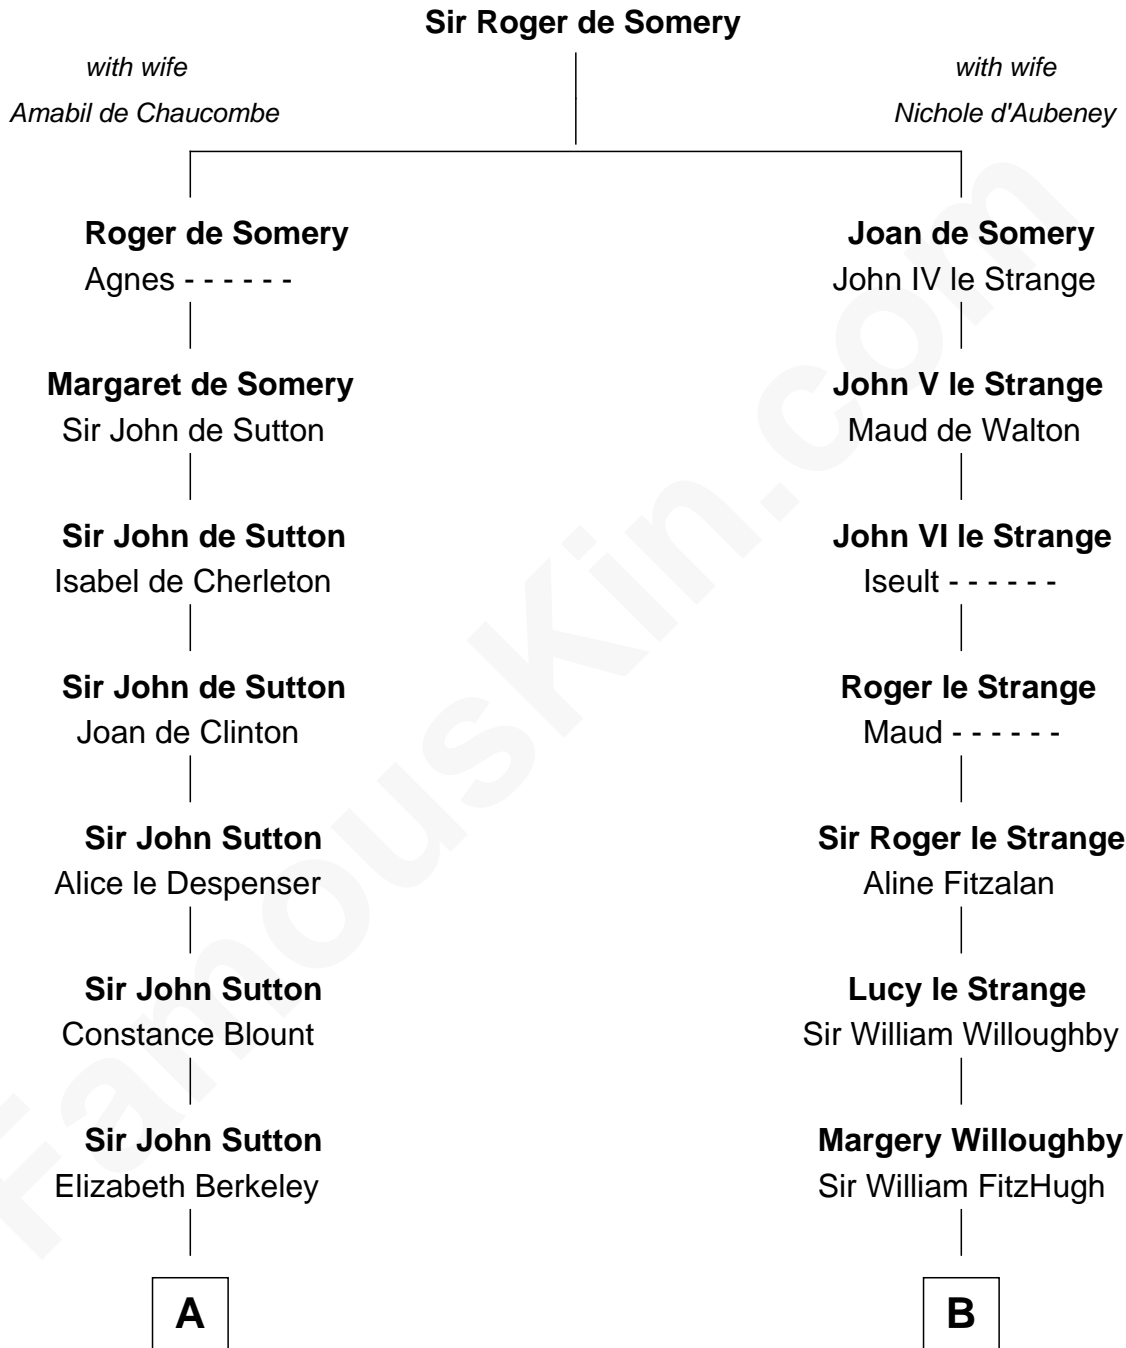

## Relationship Chart of

### Princess Diana

*Princess of Wales*

20th cousin 1 time removed of

**Charles A. Pillsbury**  
*Co-Founder of C.A. Pillsbury Co.*

**C**

**Adelaide Horatia Elizabeth Seymour**

Frederick Spencer

**Charles Robert Spencer**