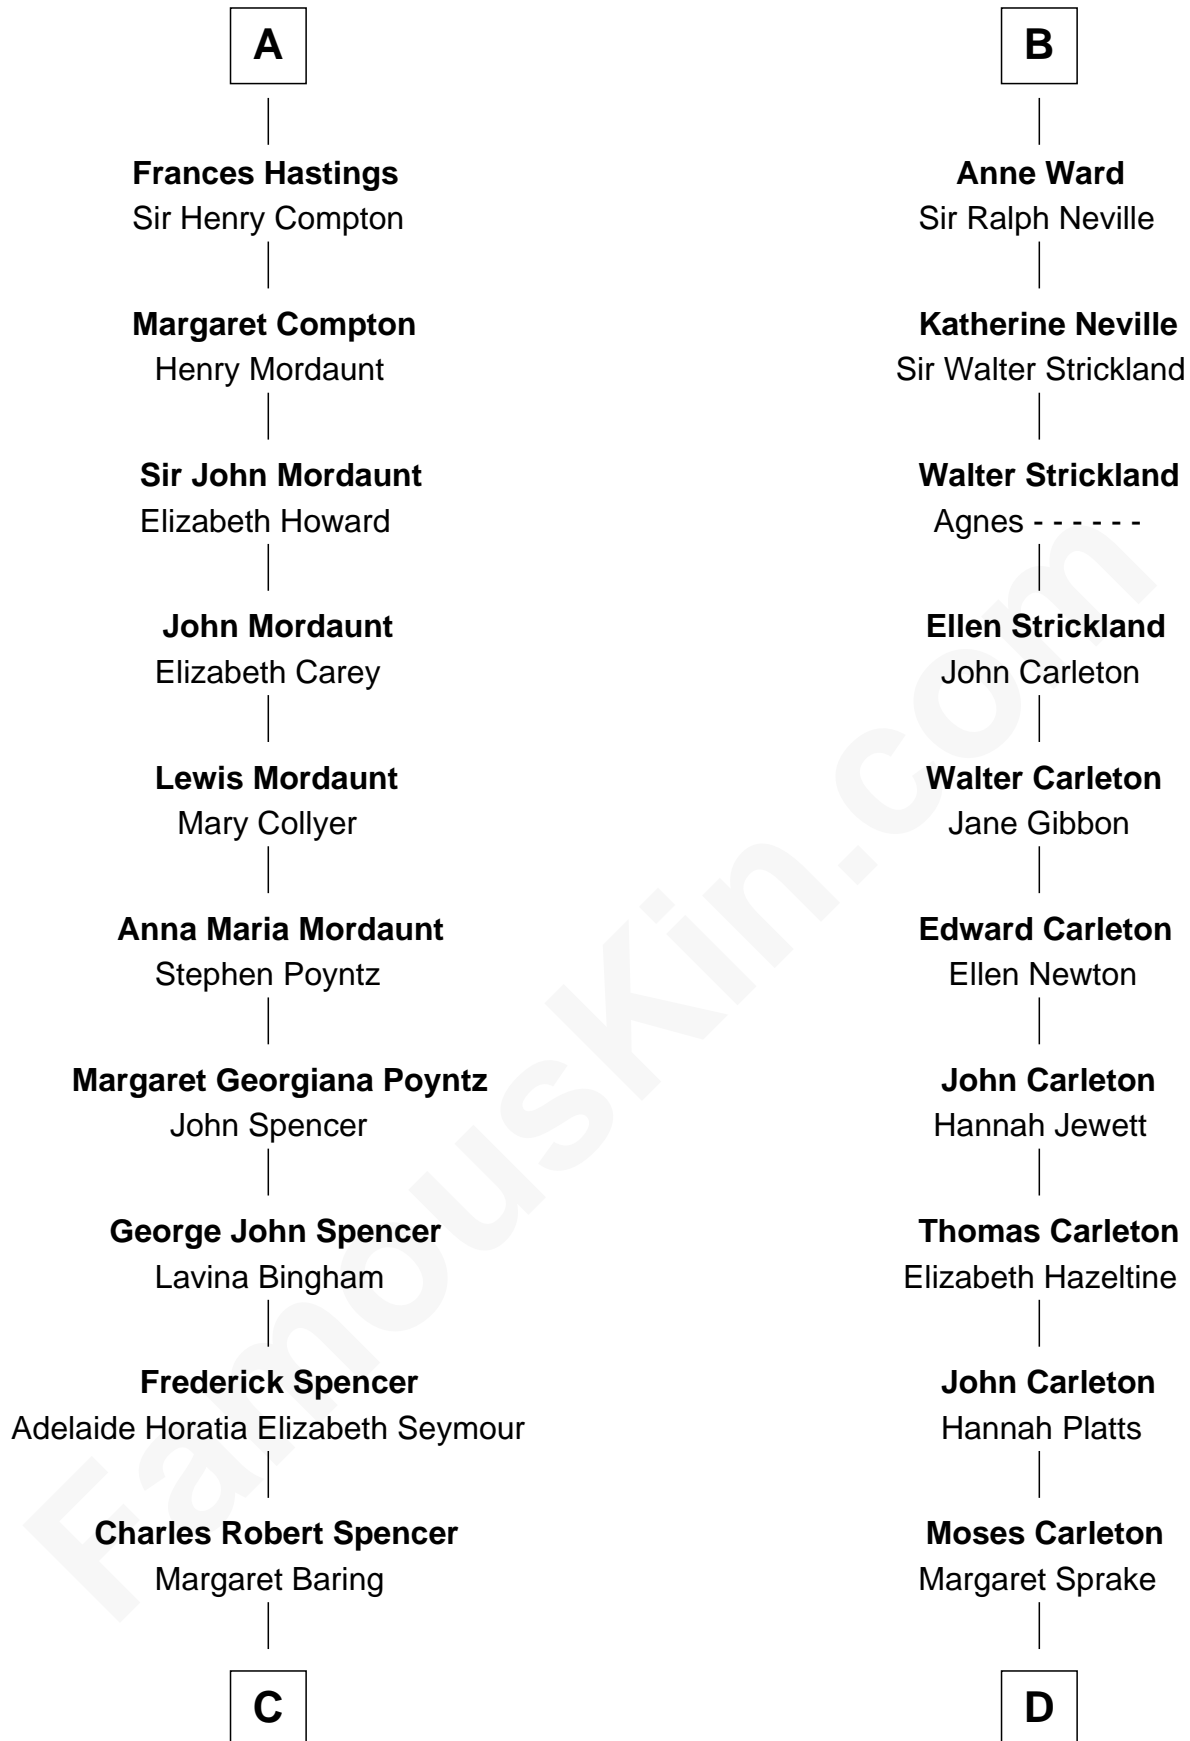

FamousKin.com Relationship Chart of

Princess Diana

Princess of Wales

19th cousin of

Charles A. Pillsbury

Co-Founder of C.A. Pillsbury Co.

Sir Henry de Percy
Eleanor de Arundel

C

Albert Edward John Spencer
Cynthia Elinor Beatrix Hamilton

Edward John Spencer
Frances Ruth Burke Roche

Princess Diana
Princess of Wales

D

Henry Carleton
Polly Greeley

Margaret Sprague Carleton
George Alfred Pillsbury