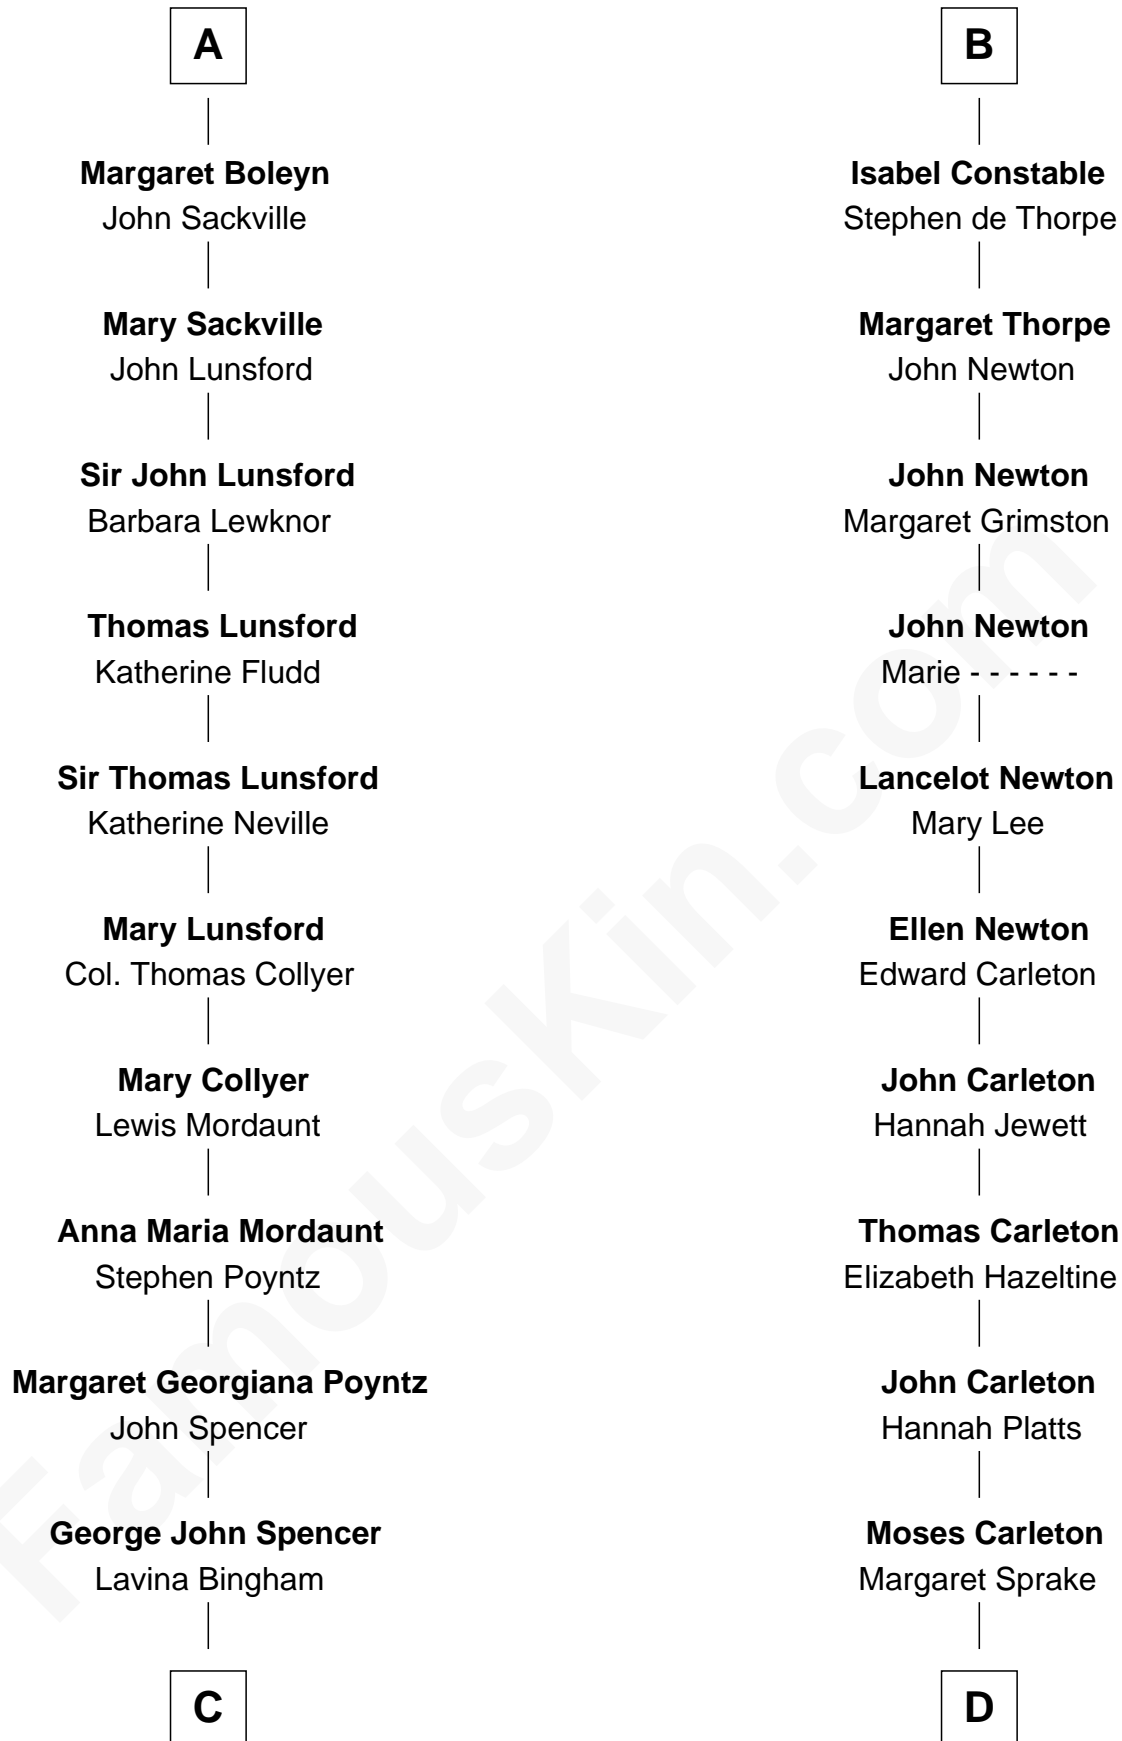

FamousKin.com

Relationship Chart of

Princess Diana

Princess of Wales

19th cousin 2 times removed of

Charles A. Pillsbury
Co-Founder of C.A. Pillsbury Co.

C

Frederick Spencer

Adelaide Horatia Elizabeth Seymour

Charles Robert Spencer

Margaret Baring

Albert Edward John Spencer

Cynthia Elinor Beatrix Hamilton

Edward John Spencer

Frances Ruth Burke Roche

Princess Diana