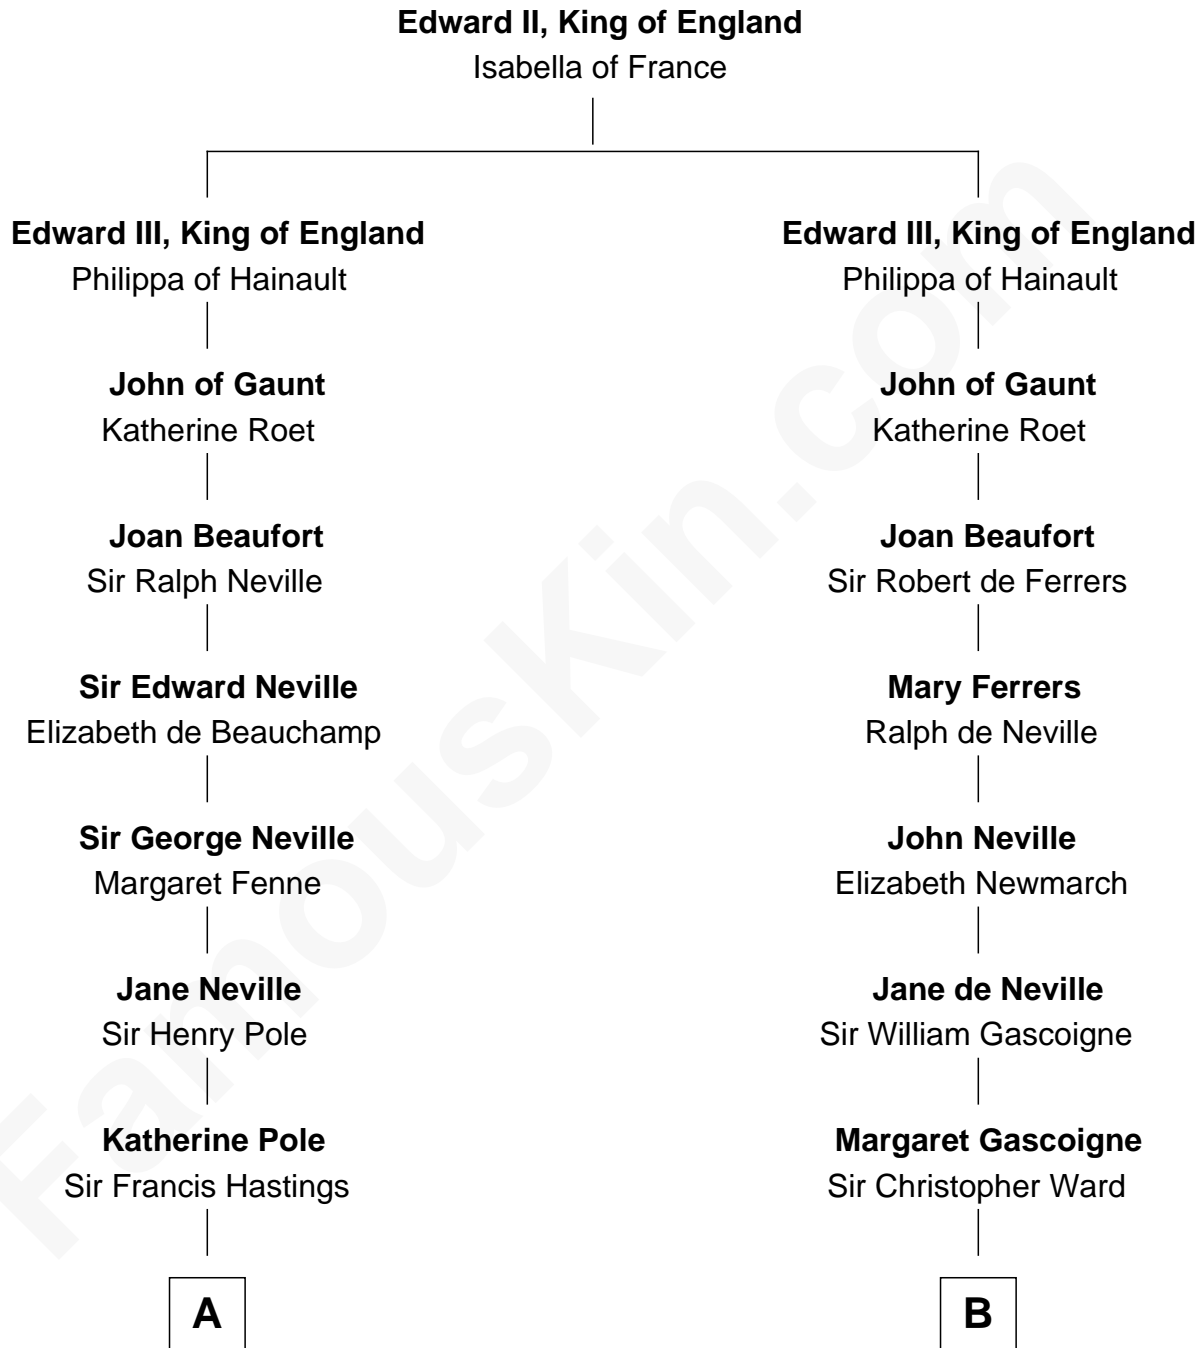

FamousKin.com Relationship Chart of

Princess Diana

Princess of Wales

19th cousin of

Charles A. Pillsbury

Co-Founder of C.A. Pillsbury Co.

C

Albert Edward John Spencer
Cynthia Elinor Beatrix Hamilton

Edward John Spencer
Frances Ruth Burke Roche

Princess Diana
Princess of Wales

D

Henry Carleton
Polly Greeley

Margaret Sprague Carleton
George Alfred Pillsbury

Charles A. Pillsbury
Co-Founder of C.A. Pillsbury Co.