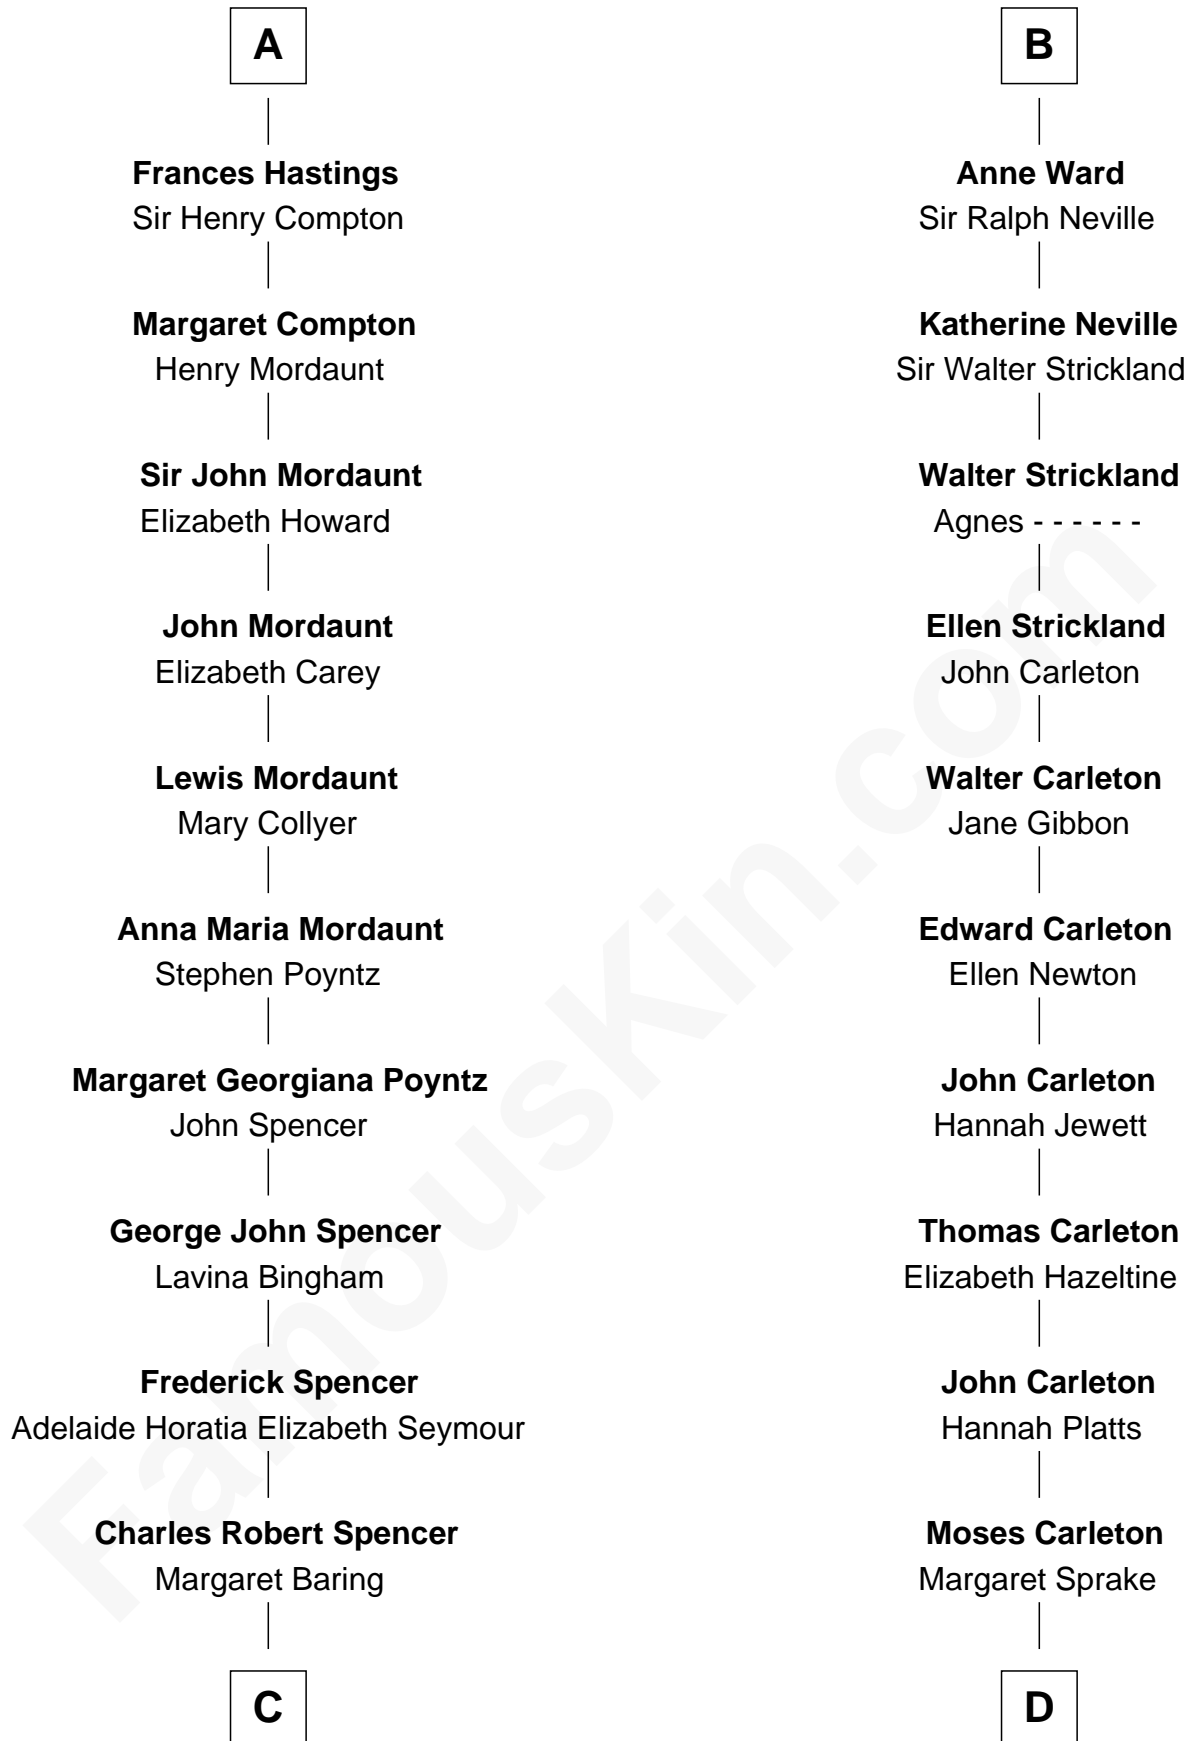

FamousKin.com Relationship Chart of

Princess Diana

Princess of Wales

19th cousin of

Charles A. Pillsbury

Co-Founder of C.A. Pillsbury Co.

C

Albert Edward John Spencer
Cynthia Elinor Beatrix Hamilton

Edward John Spencer
Frances Ruth Burke Roche

Princess Diana
Princess of Wales

D

Henry Carleton
Polly Greeley

Margaret Sprague Carleton
George Alfred Pillsbury

Charles A. Pillsbury
Co-Founder of C.A. Pillsbury Co.