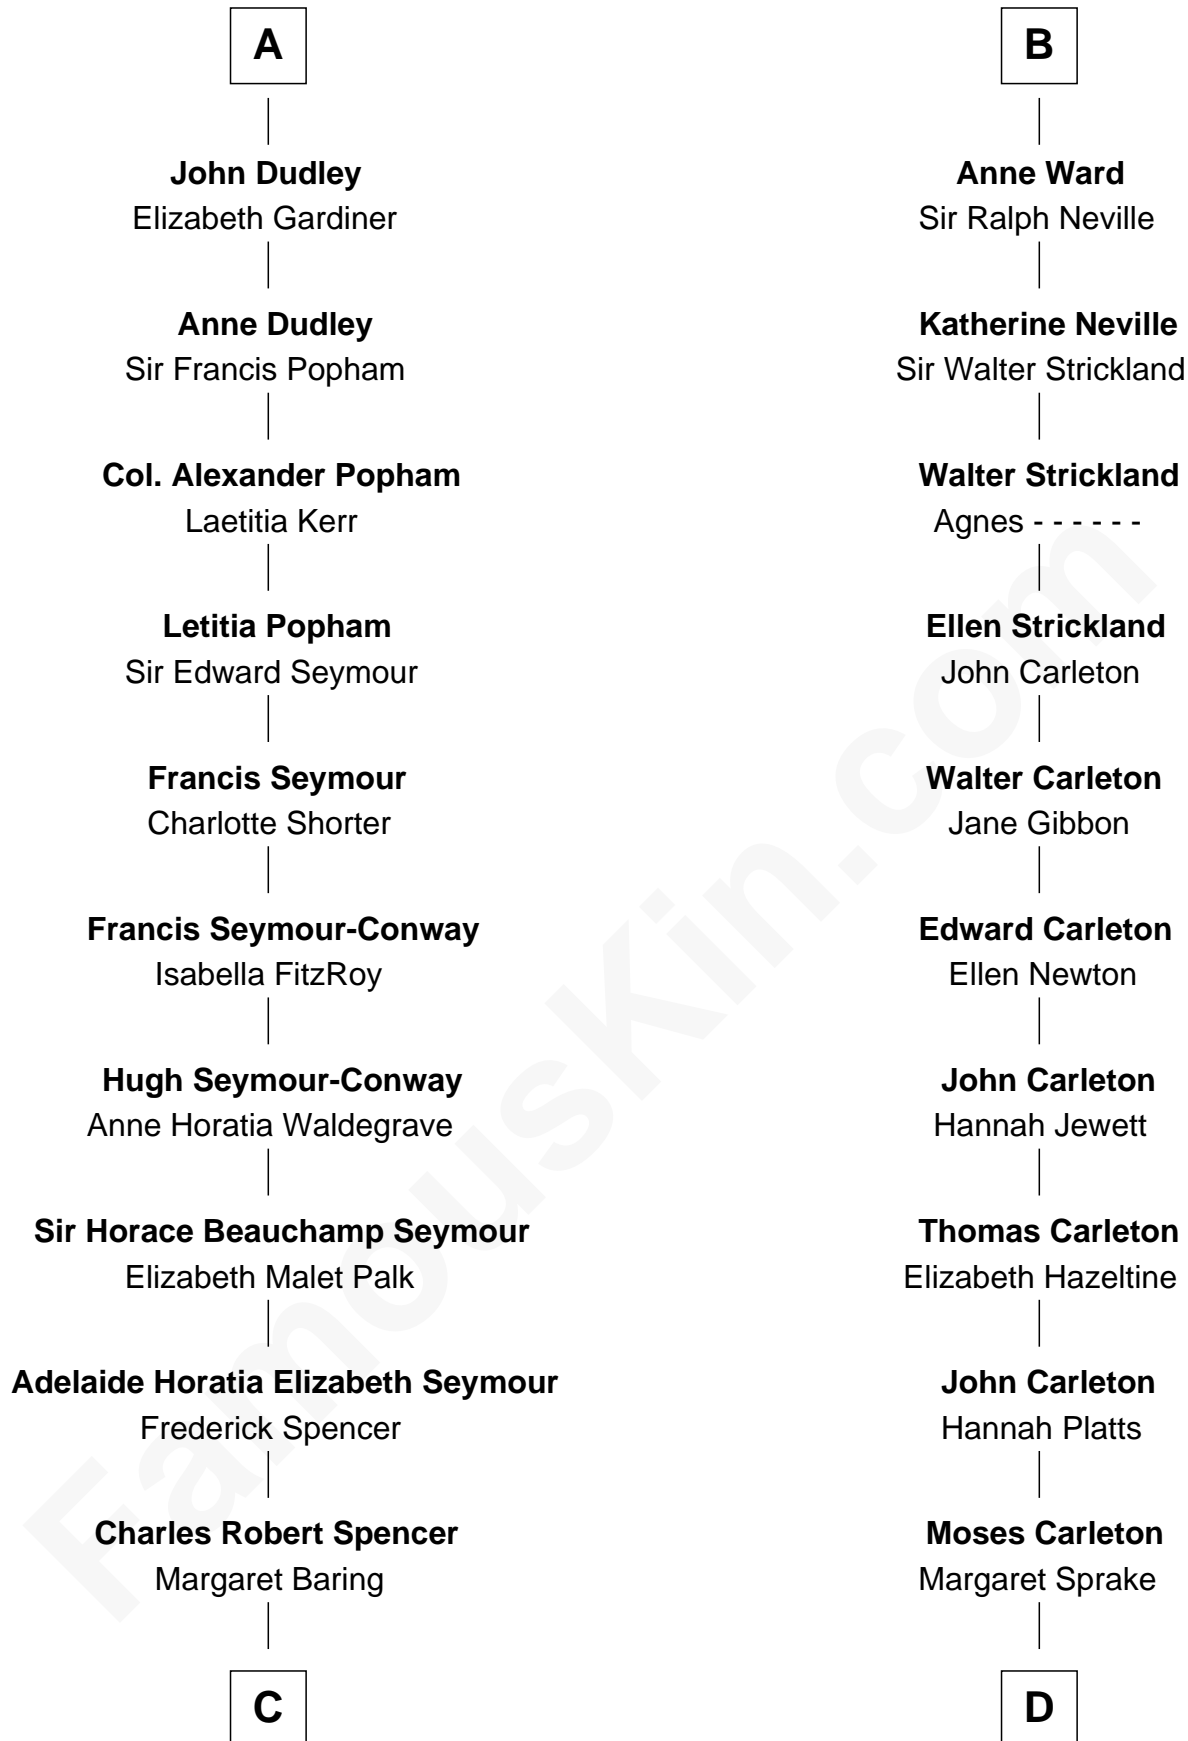

FamousKin.com Relationship Chart of

Princess Diana

Princess of Wales

19th cousin of

Charles A. Pillsbury

Co-Founder of C.A. Pillsbury Co.

C

Albert Edward John Spencer
Cynthia Elinor Beatrix Hamilton

Edward John Spencer
Frances Ruth Burke Roche

Princess Diana
Princess of Wales

D

Henry Carleton
Polly Greeley

Margaret Sprague Carleton
George Alfred Pillsbury

Charles A. Pillsbury
Co-Founder of C.A. Pillsbury Co.