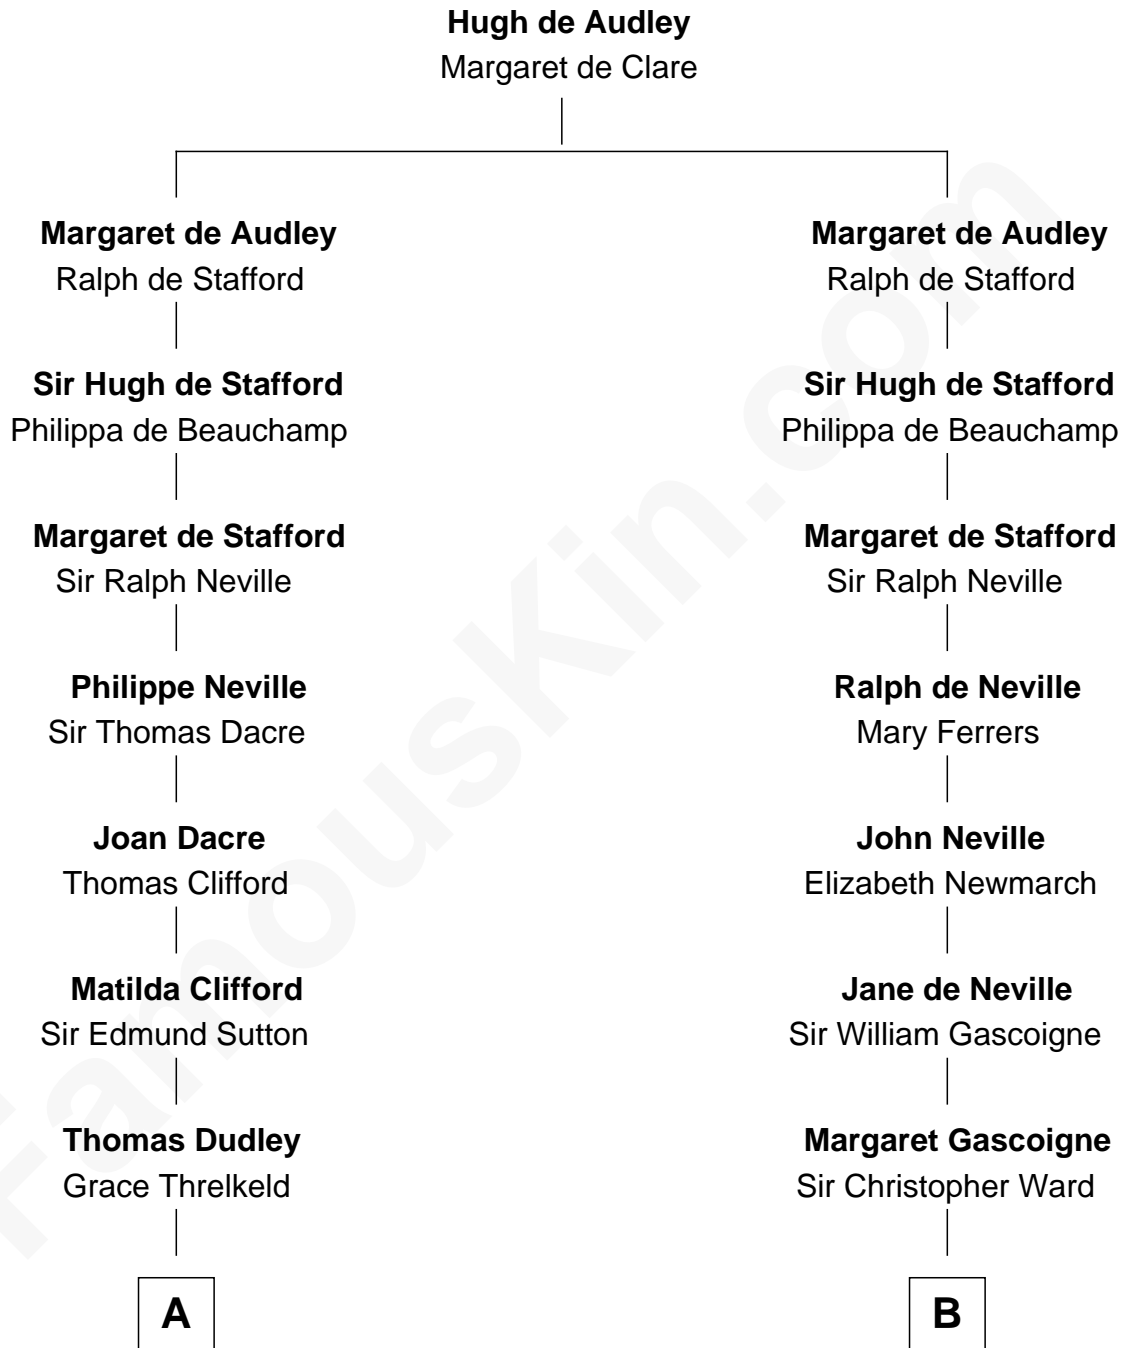

FamousKin.com Relationship Chart of

Princess Diana

Princess of Wales

19th cousin of

Charles A. Pillsbury

Co-Founder of C.A. Pillsbury Co.

C

Albert Edward John Spencer
Cynthia Elinor Beatrix Hamilton

Edward John Spencer
Frances Ruth Burke Roche

Princess Diana
Princess of Wales

D

Henry Carleton
Polly Greeley

Margaret Sprague Carleton
George Alfred Pillsbury

Charles A. Pillsbury
Co-Founder of C.A. Pillsbury Co.