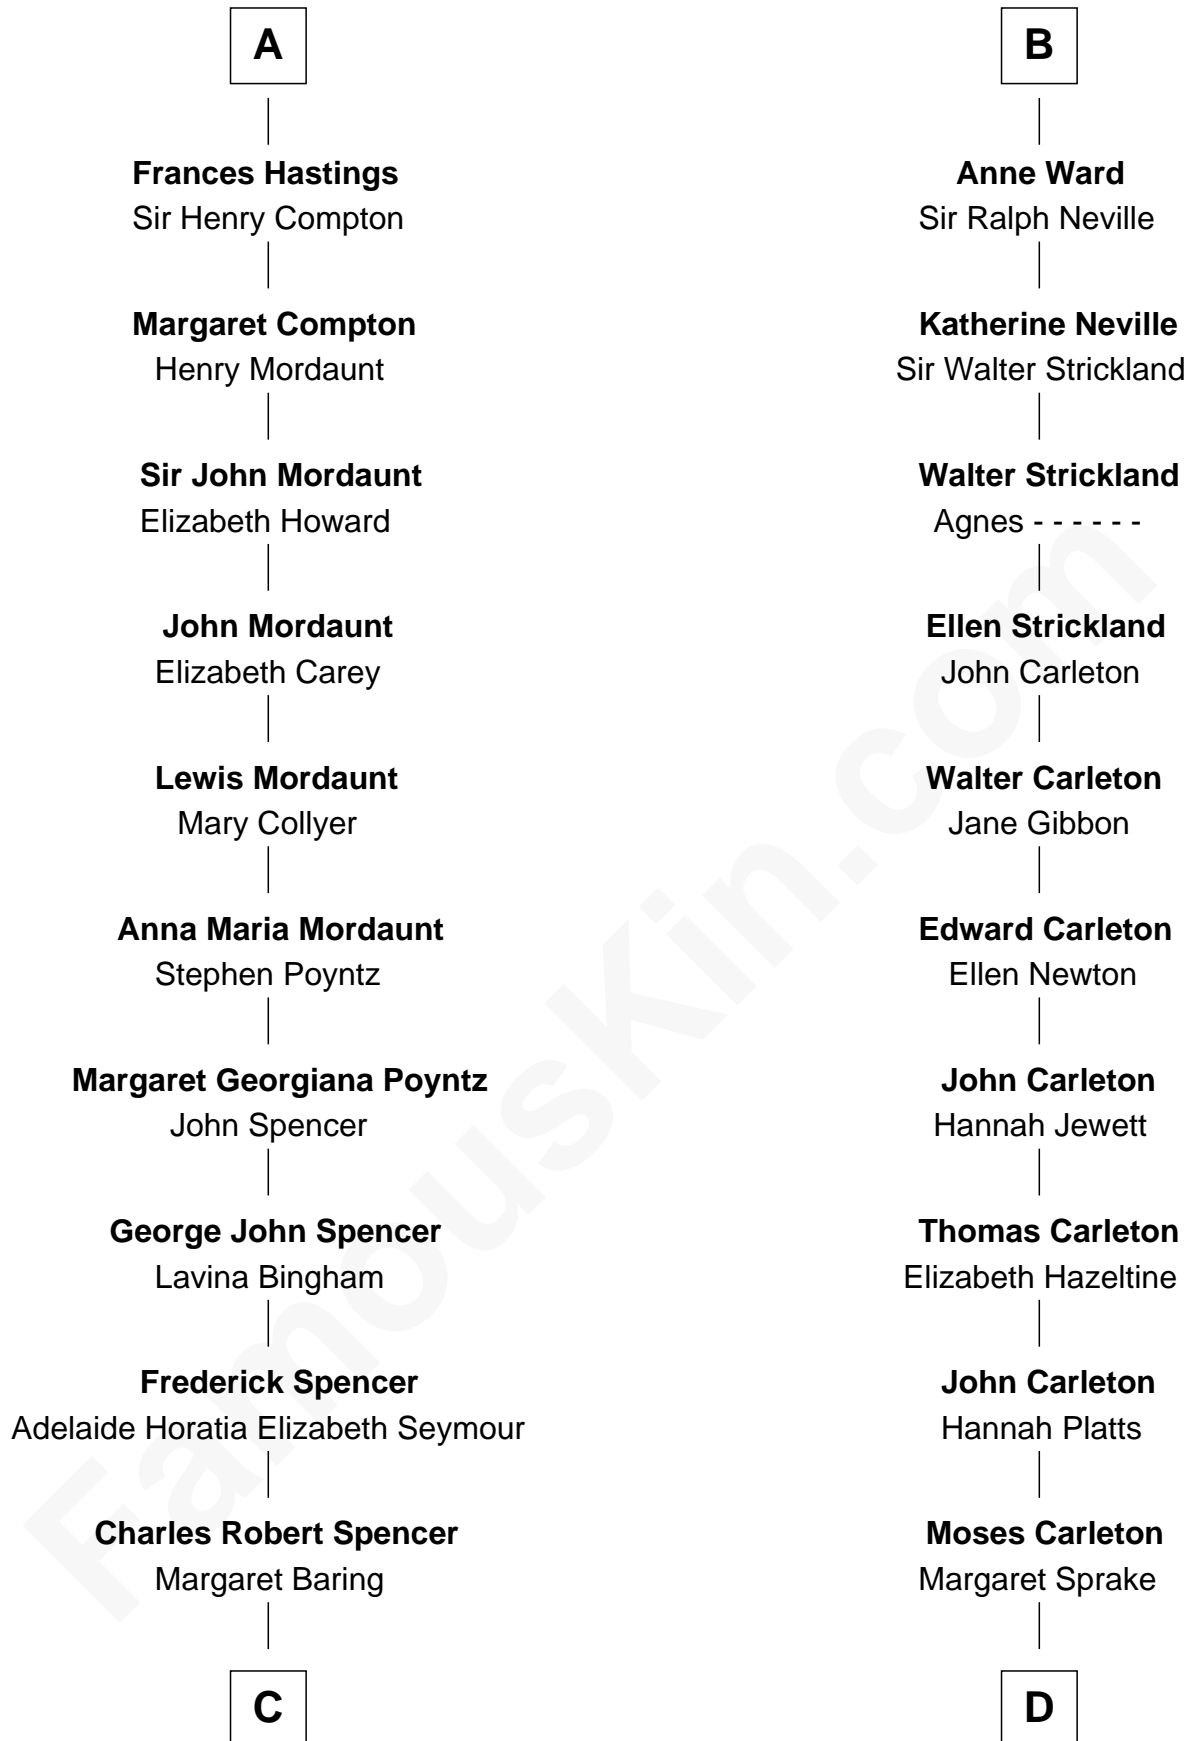

FamousKin.com Relationship Chart of

Princess Diana

Princess of Wales

19th cousin of

Charles A. Pillsbury

Co-Founder of C.A. Pillsbury Co.

Sir Hugh I de Audley

Iseult de Mortimer

C

Albert Edward John Spencer
Cynthia Elinor Beatrix Hamilton

Edward John Spencer
Frances Ruth Burke Roche

Princess Diana
Princess of Wales

D

Henry Carleton
Polly Greeley

Margaret Sprague Carleton
George Alfred Pillsbury