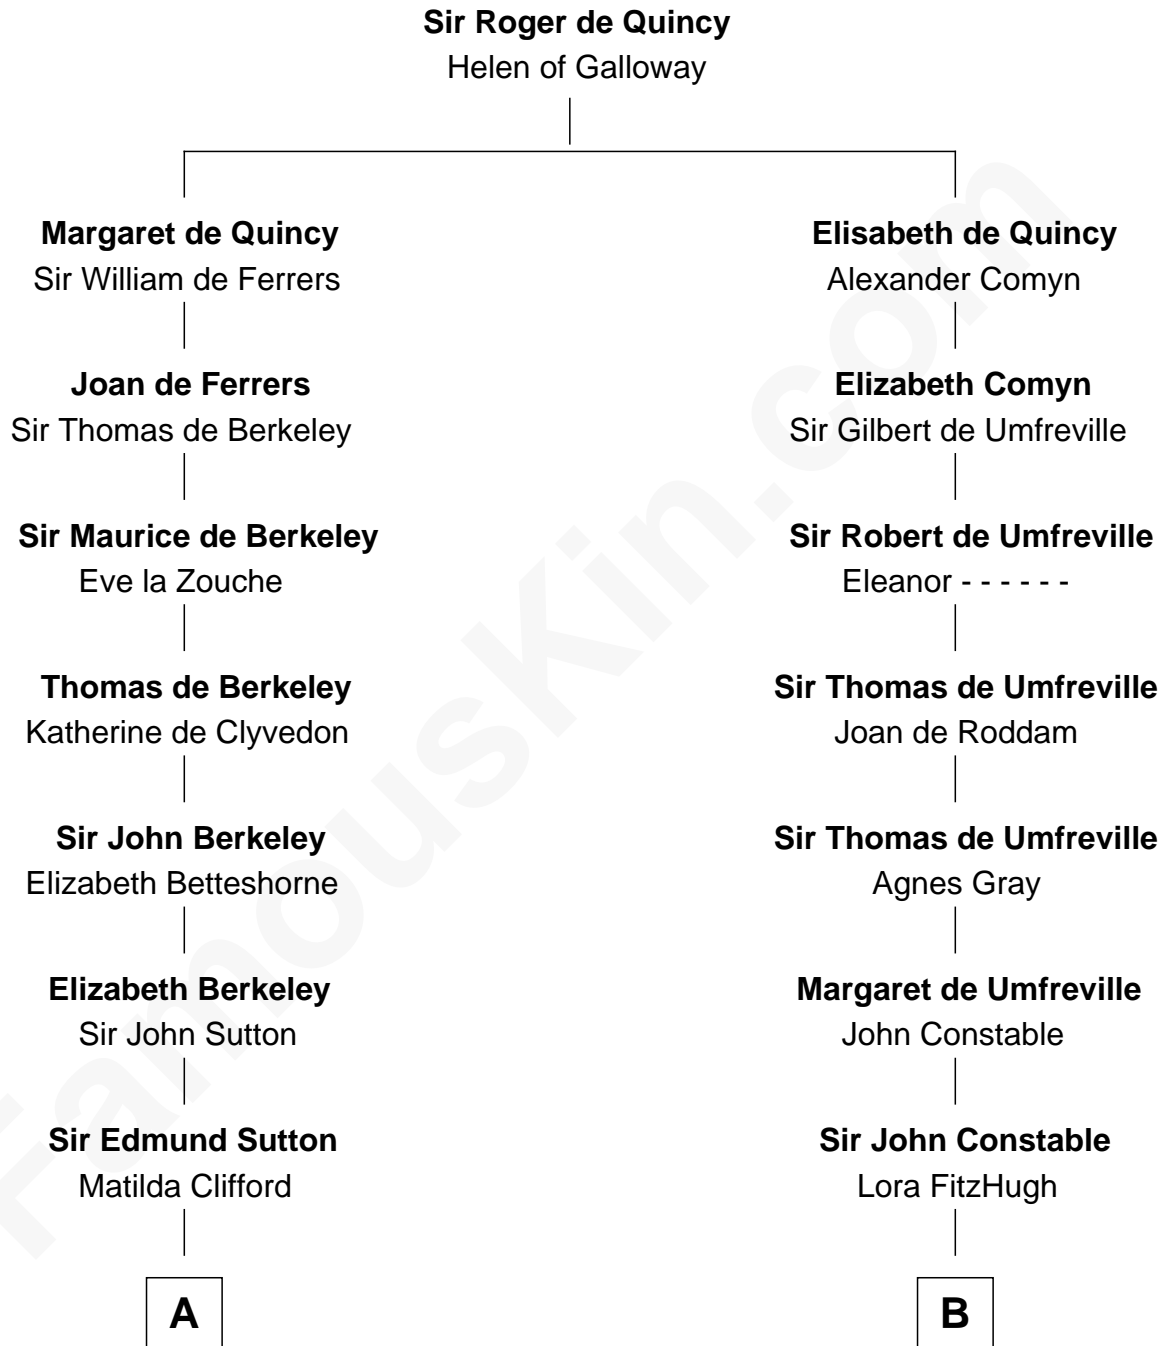

# FamousKin.com Relationship Chart of

**Princess Diana**

*Princess of Wales*

19th cousin 1 time removed of

**Charles A. Pillsbury**

*Co-Founder of C.A. Pillsbury Co.*

FamousKin.com