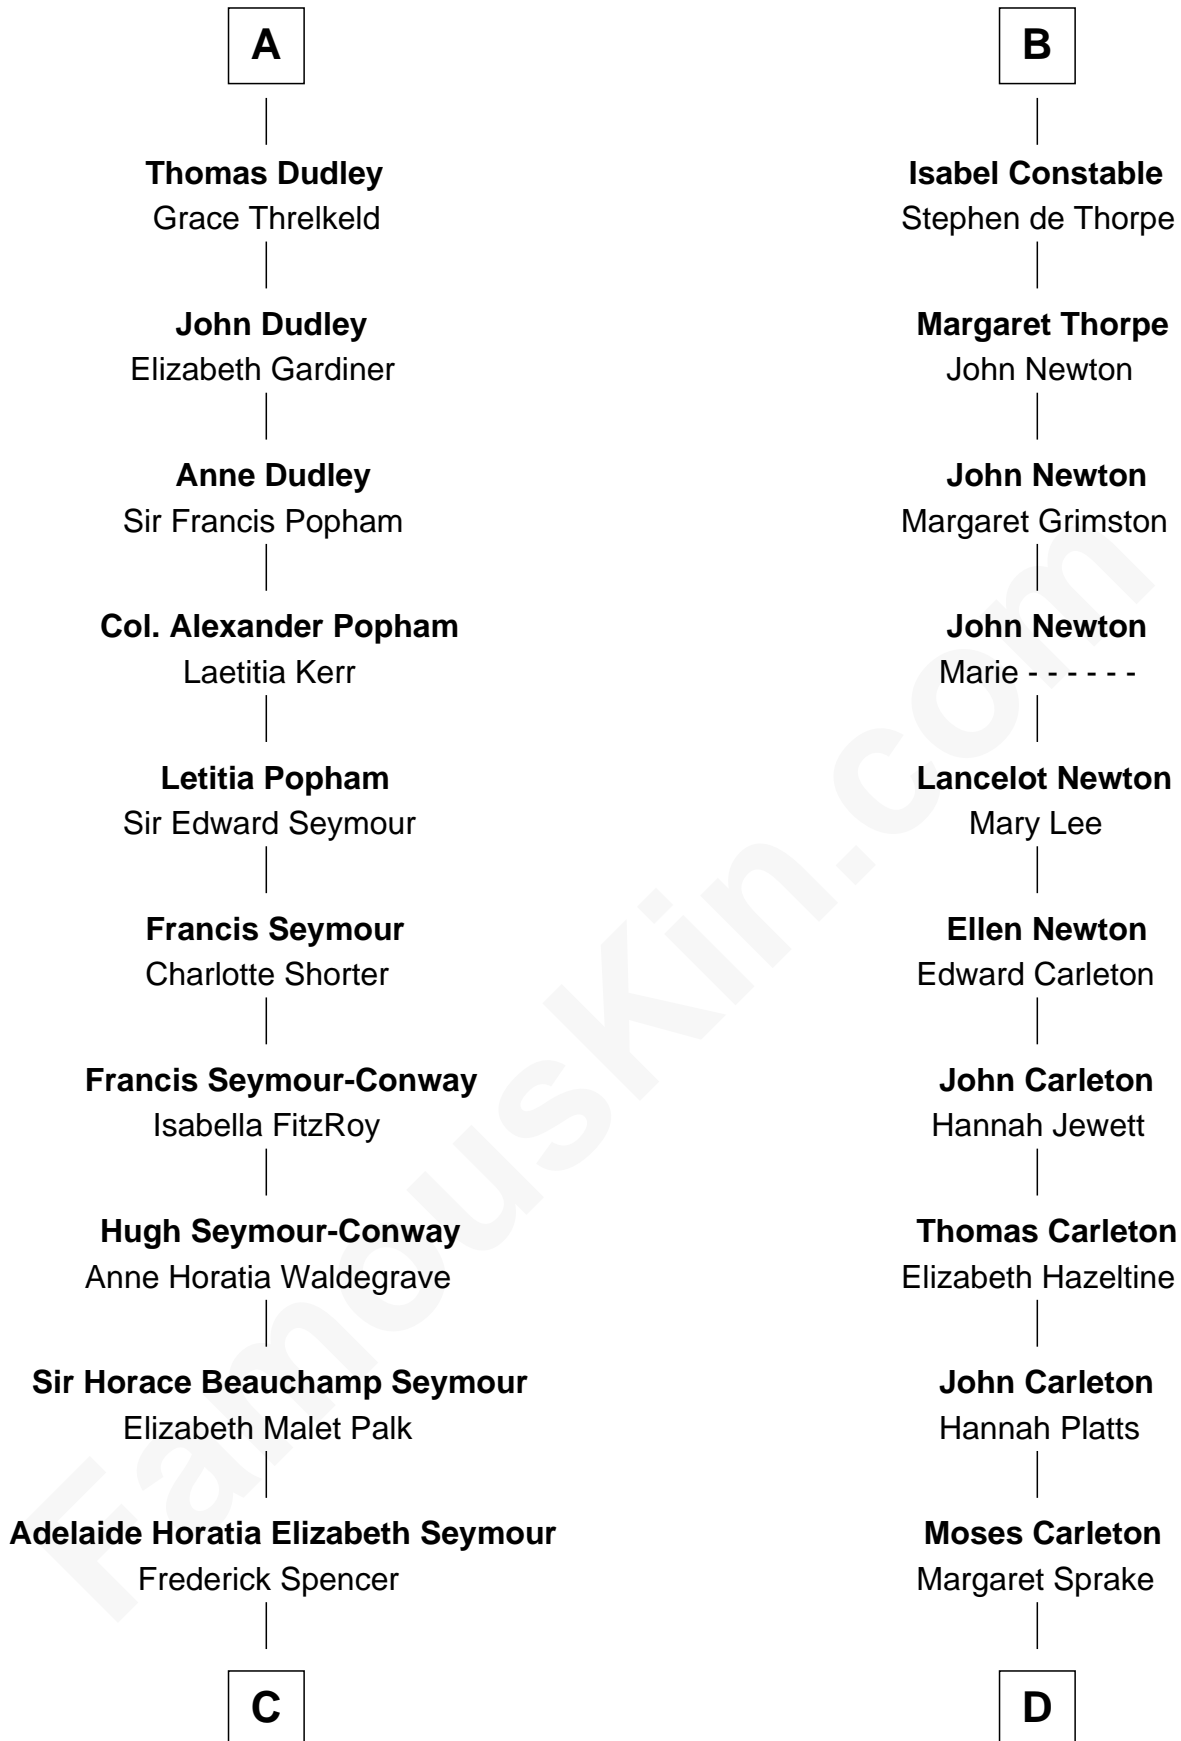

# FamousKin.com Relationship Chart of

**Princess Diana**

*Princess of Wales*

19th cousin 1 time removed of

**Charles A. Pillsbury**

*Co-Founder of C.A. Pillsbury Co.*

FamousKin.com