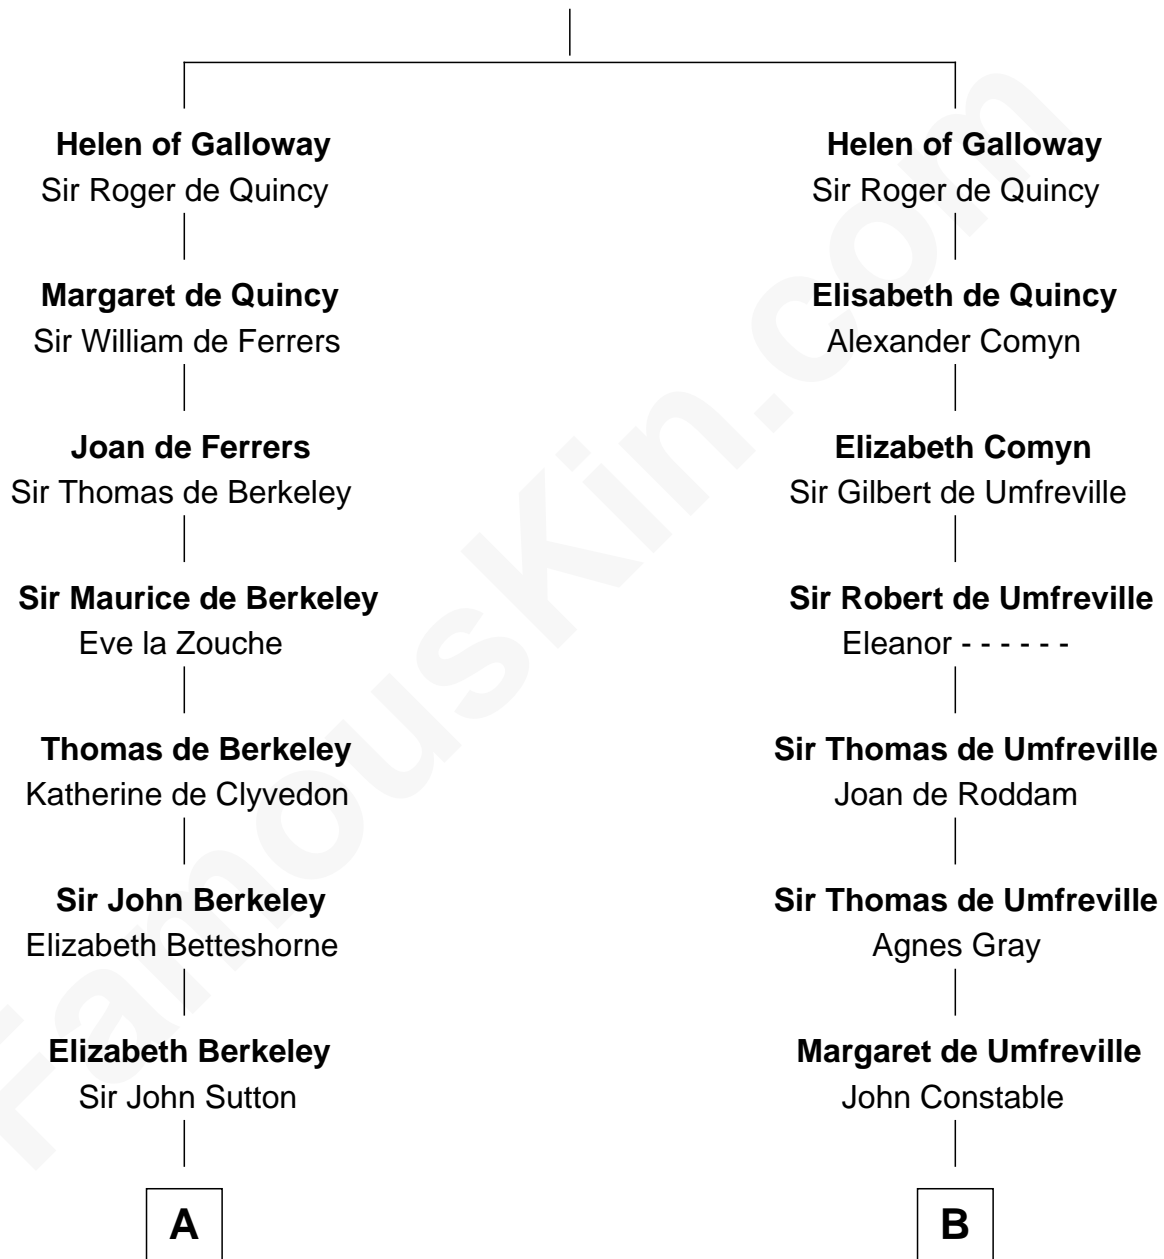

# FamousKin.com Relationship Chart of

**Princess Diana**

*Princess of Wales*

20th cousin 1 time removed of

**Charles A. Pillsbury**

*Co-Founder of C.A. Pillsbury Co.*

**Alan of Galloway**

Helen de l'Isle

**C**

**Adelaide Horatia Elizabeth Seymour**

Frederick Spencer

**Charles Robert Spencer**

Margaret Baring

**Albert Edward John Spencer**

Cynthia Elinor Beatrix Hamilton

**Edward John Spencer**

Frances Ruth Burke Roche

**Princess Diana**

*Princess of Wales*

**D**

**Moses Carleton**

Margaret Sprake

**Henry Carleton**

Polly Greeley