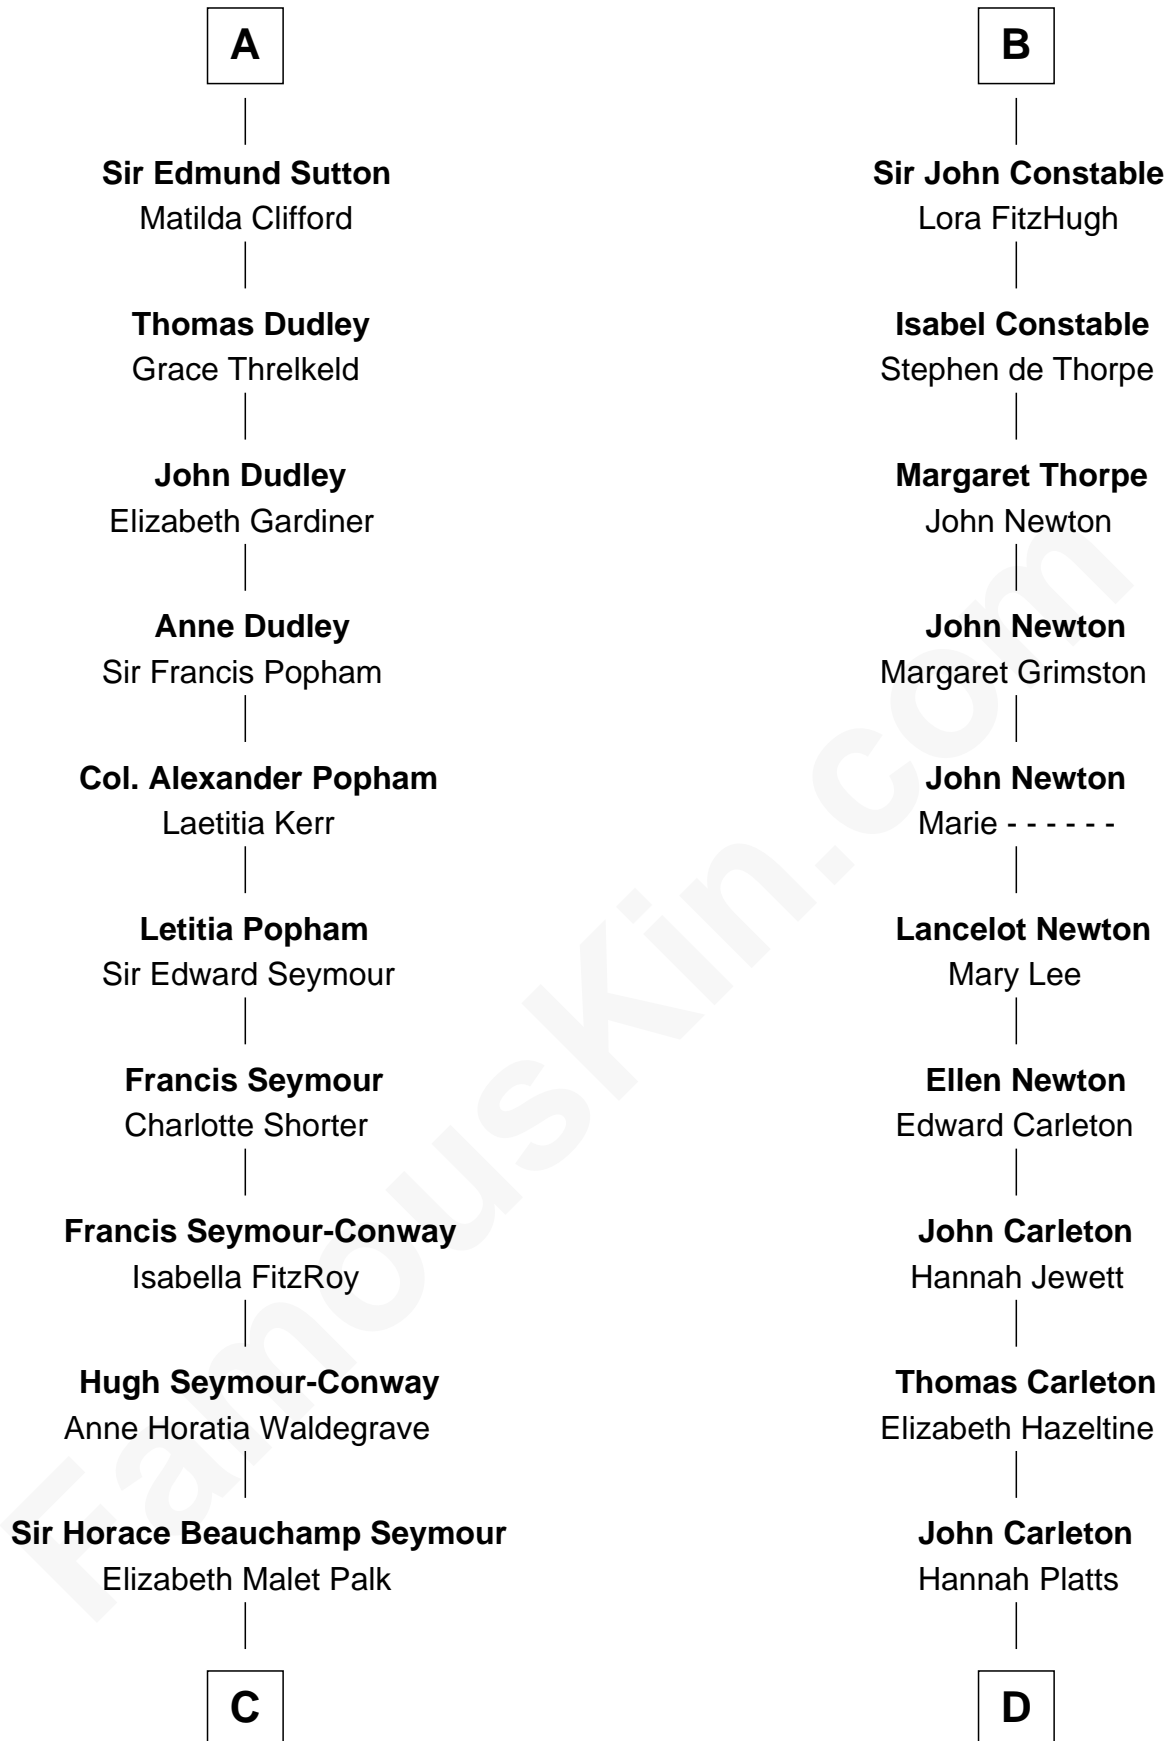

# FamousKin.com Relationship Chart of

**Princess Diana**

*Princess of Wales*

20th cousin 1 time removed of

**Charles A. Pillsbury**

*Co-Founder of C.A. Pillsbury Co.*

**Alan of Galloway**

Helen de l'Isle

**C**

**Adelaide Horatia Elizabeth Seymour**

Frederick Spencer

**Charles Robert Spencer**

Margaret Baring

**Albert Edward John Spencer**

Cynthia Elinor Beatrix Hamilton

**Edward John Spencer**

Frances Ruth Burke Roche

**Princess Diana**

*Princess of Wales*

**D**

**Moses Carleton**

Margaret Sprake

**Henry Carleton**

Polly Greeley