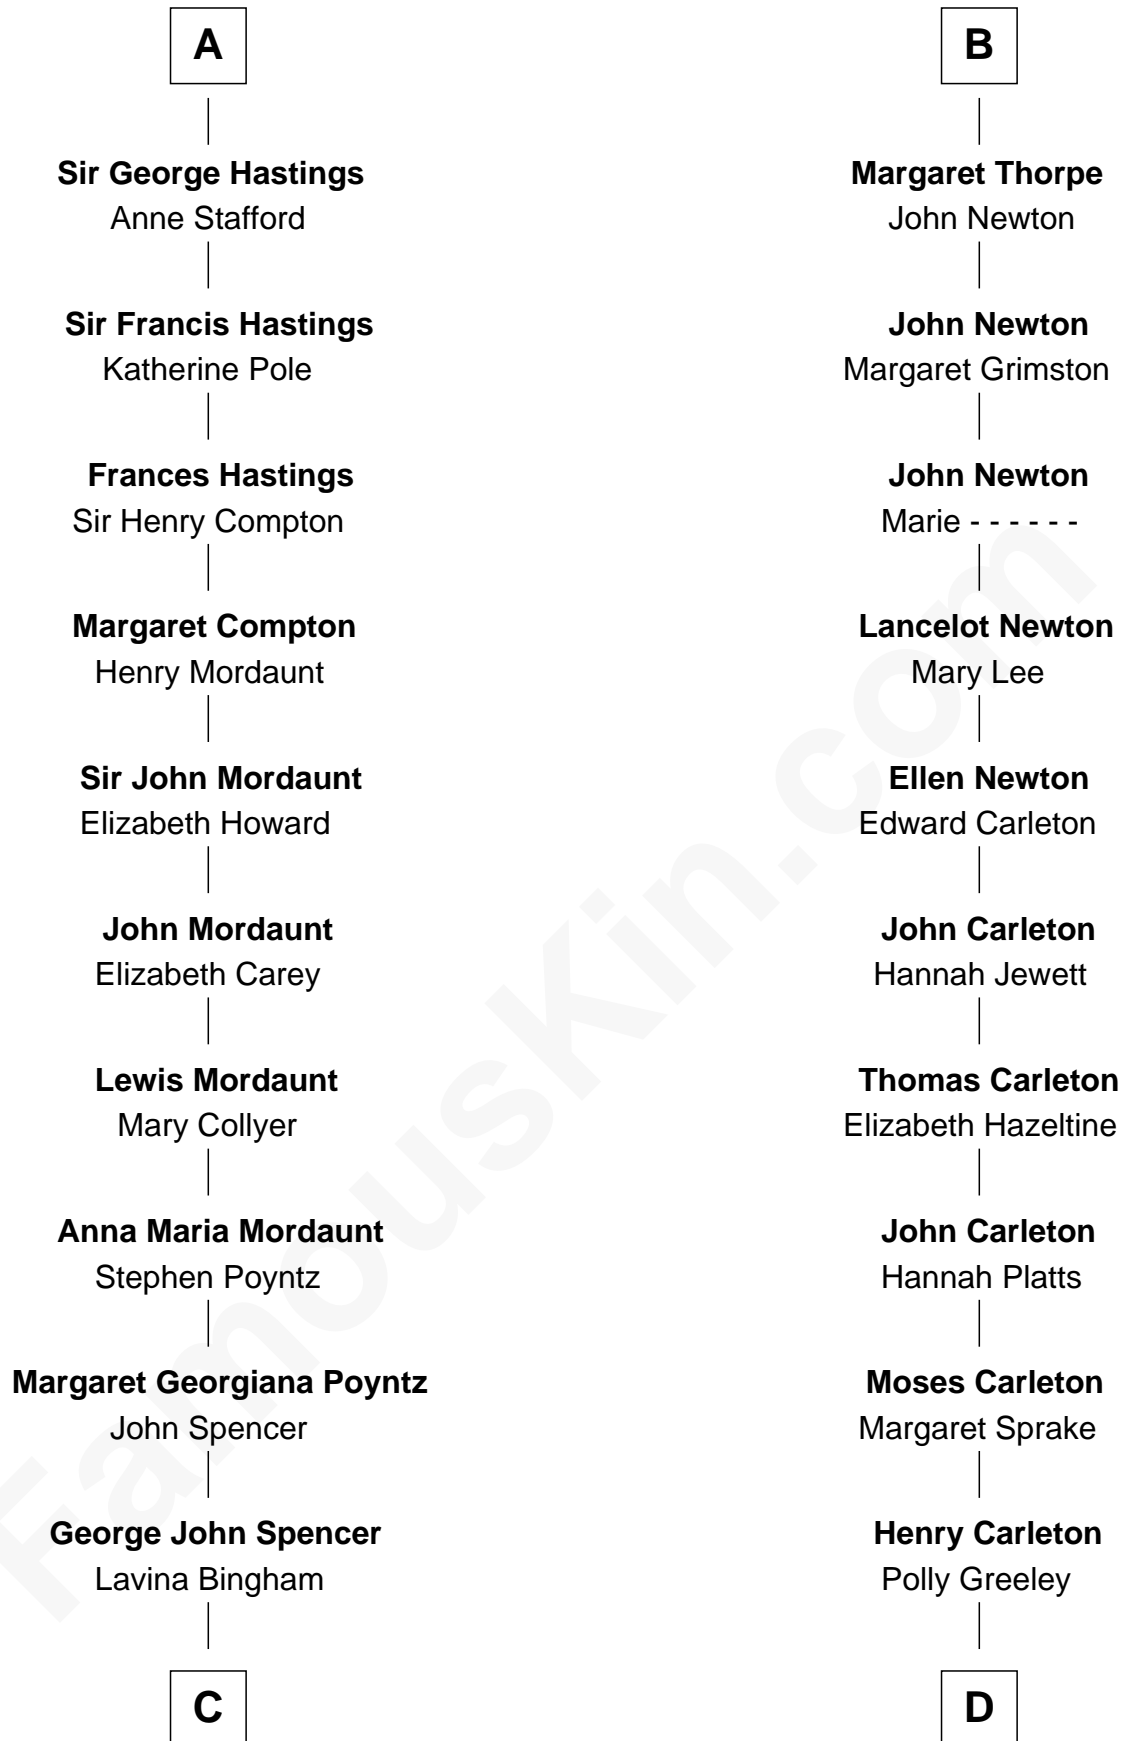

# FamousKin.com Relationship Chart of

**Princess Diana**

*Princess of Wales*

18th cousin 3 times removed of

**Charles A. Pillsbury**

*Co-Founder of C.A. Pillsbury Co.*

**C**

**Frederick Spencer**

Adelaide Horatia Elizabeth Seymour

**Charles Robert Spencer**

Margaret Baring

**Albert Edward John Spencer**

Cynthia Elinor Beatrix Hamilton

**Edward John Spencer**

Frances Ruth Burke Roche

**Princess Diana**