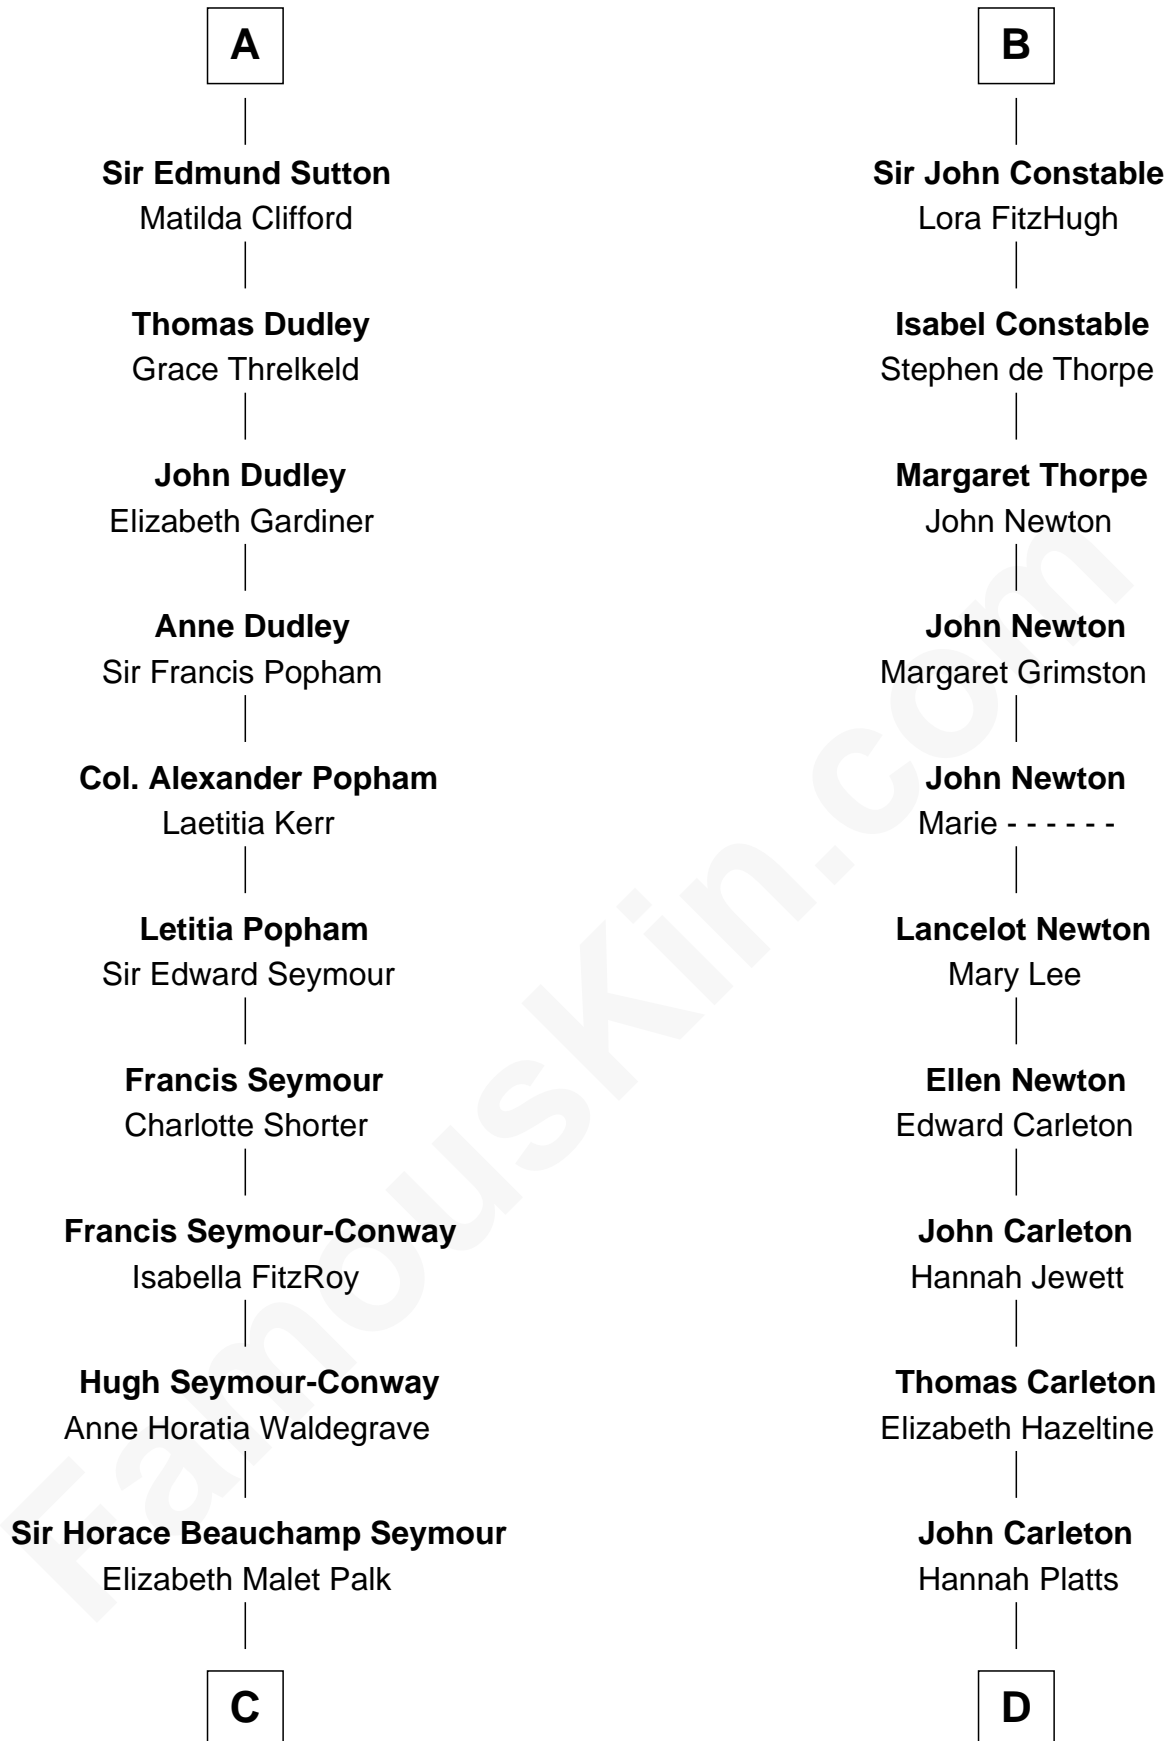

FamousKin.com Relationship Chart of

Princess Diana

Princess of Wales

20th cousin 1 time removed of

Charles A. Pillsbury

Co-Founder of C.A. Pillsbury Co.

Saher de Quincy
Margaret de Beaumont

C

Adelaide Horatia Elizabeth Seymour

Frederick Spencer

Charles Robert Spencer

Margaret Baring

Albert Edward John Spencer

Cynthia Elinor Beatrix Hamilton

Edward John Spencer

Frances Ruth Burke Roche

Princess Diana

Princess of Wales

D

Moses Carleton

Margaret Sprake

Henry Carleton

Polly Greeley

Margaret Sprague Carleton