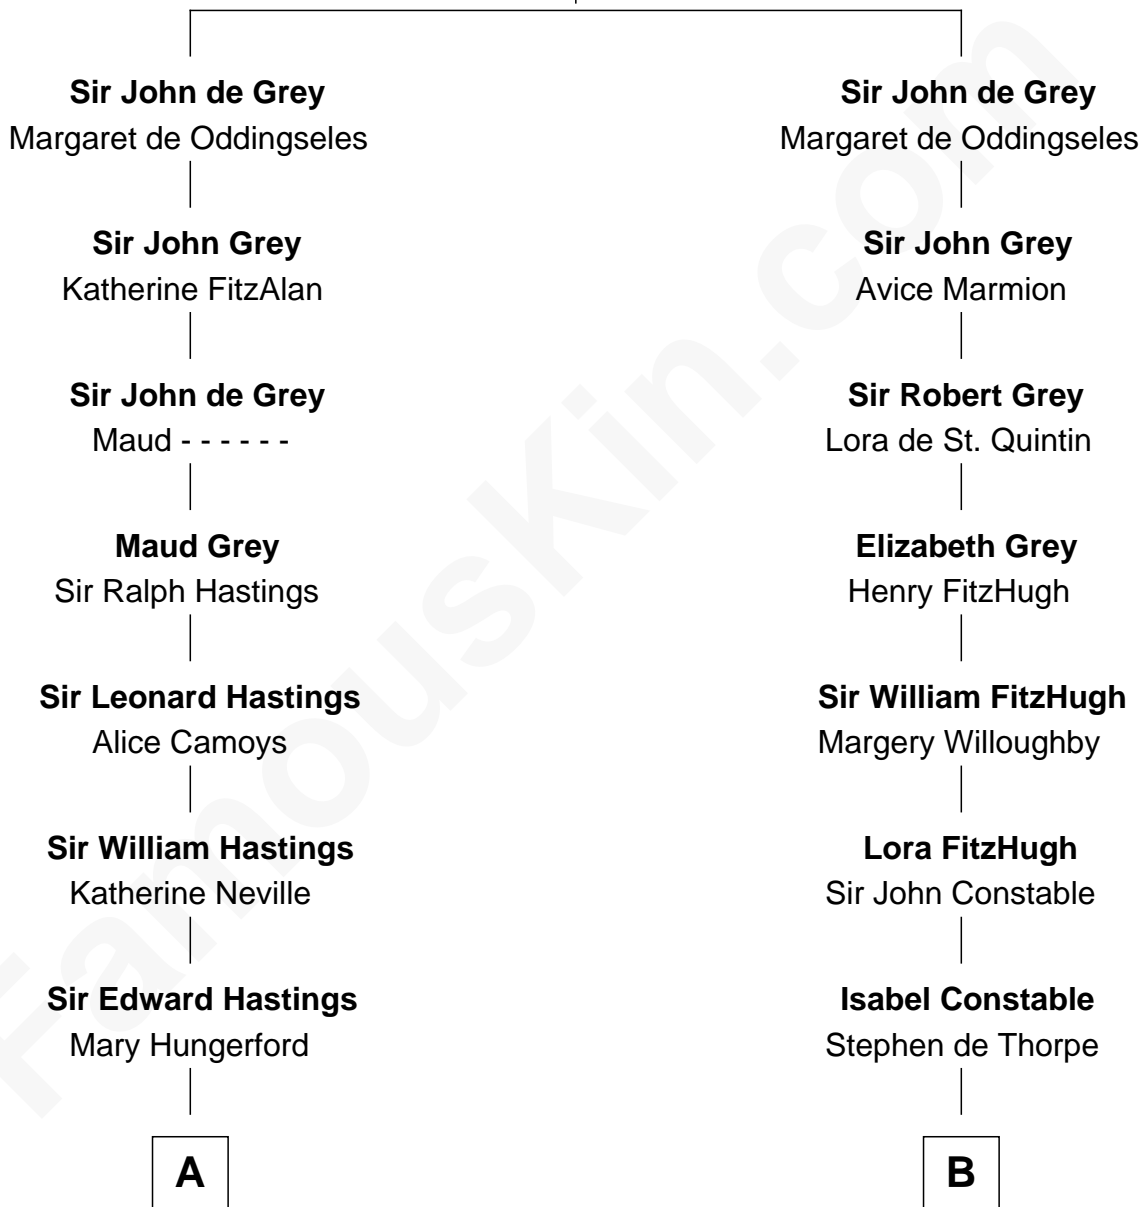

**FamousKin.com**  
**Relationship Chart of**  
**Princess Diana**  
*Princess of Wales*

18th cousin 3 times removed of

**Charles A. Pillsbury**  
*Co-Founder of C.A. Pillsbury Co.*

**Robert de Grey**  
 Joan Valoines

**C**

**Frederick Spencer**

Adelaide Horatia Elizabeth Seymour

**Charles Robert Spencer**

Margaret Baring

**Albert Edward John Spencer**

Cynthia Elinor Beatrix Hamilton

**Edward John Spencer**