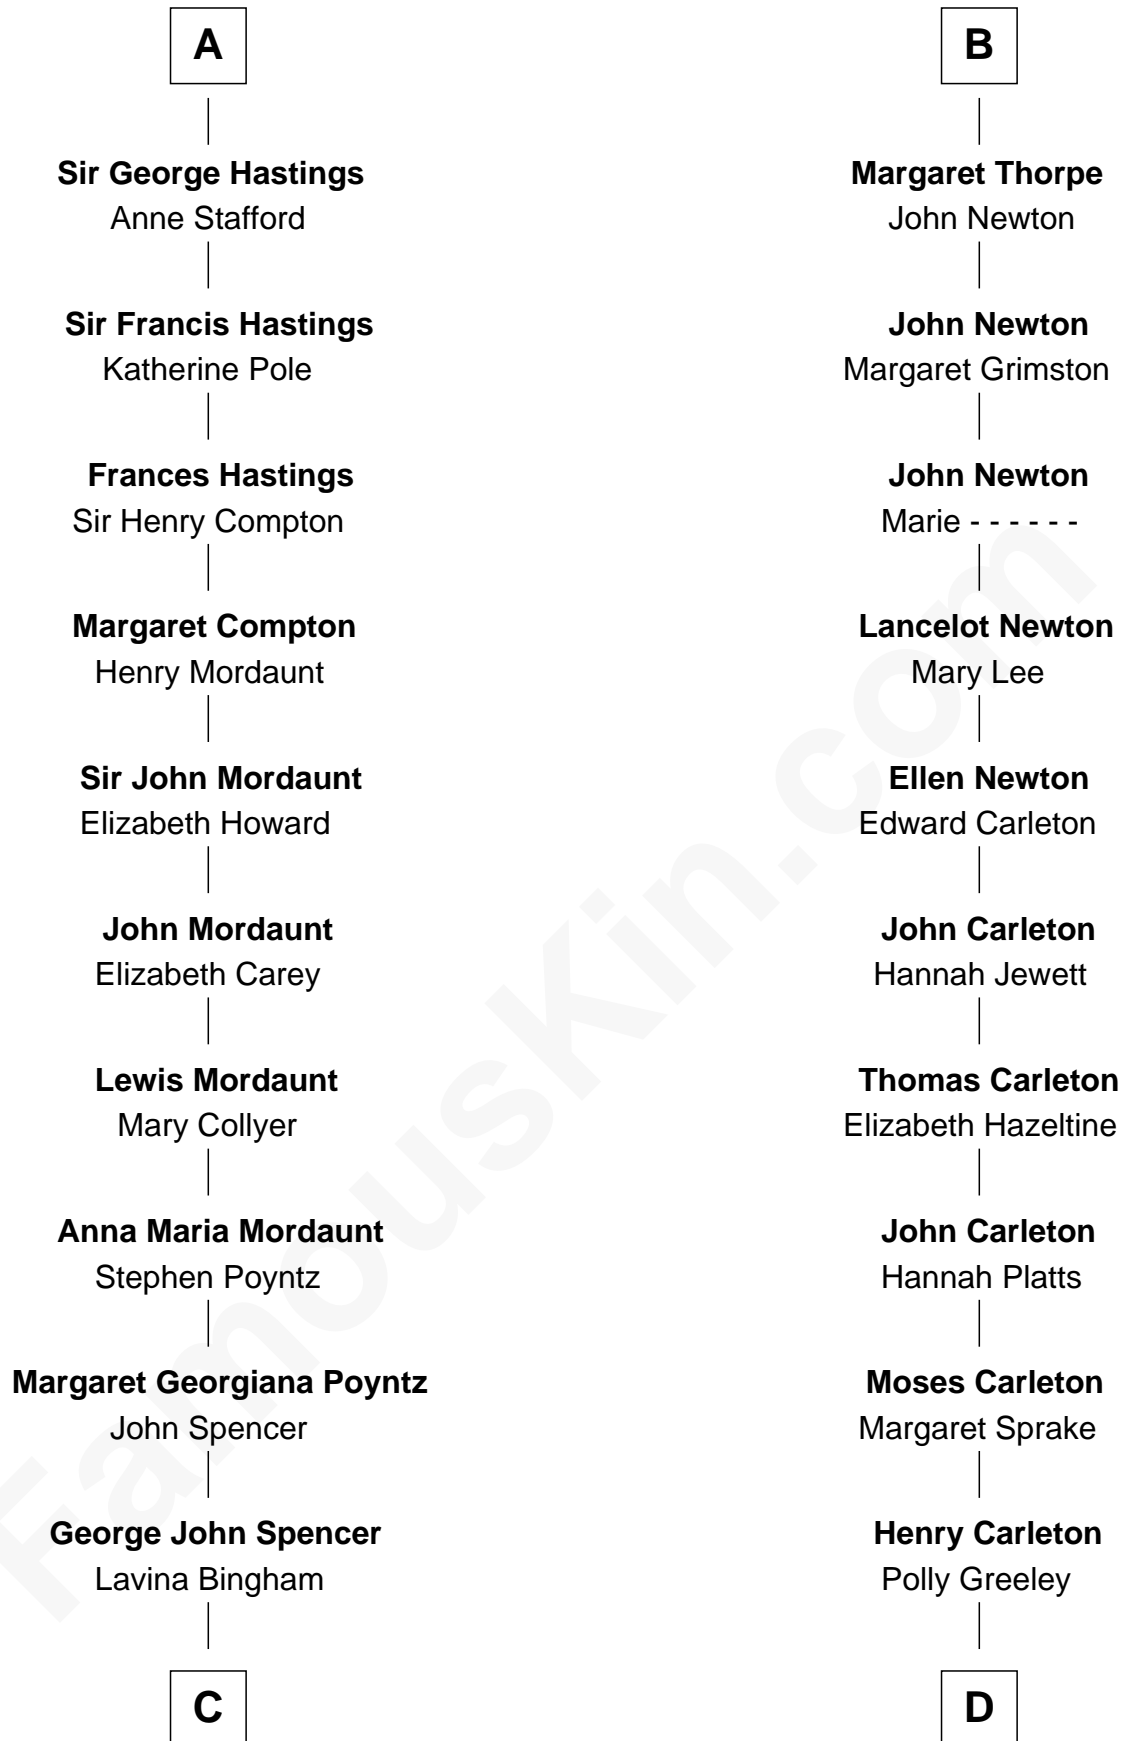

**FamousKin.com**  
**Relationship Chart of**  
**Princess Diana**  
*Princess of Wales*

18th cousin 3 times removed of

**Charles A. Pillsbury**  
*Co-Founder of C.A. Pillsbury Co.*

**Robert de Grey**  
 Joan Valoines

**C**

**Frederick Spencer**

Adelaide Horatia Elizabeth Seymour

**Charles Robert Spencer**

Margaret Baring

**Albert Edward John Spencer**

Cynthia Elinor Beatrix Hamilton

**Edward John Spencer**

Frances Ruth Burke Roche

**Princess Diana**

*Princess of Wales*

**D**

**Margaret Sprague Carleton**

George Alfred Pillsbury

**Charles A. Pillsbury**

*Co-Founder of C.A. Pillsbury Co.*