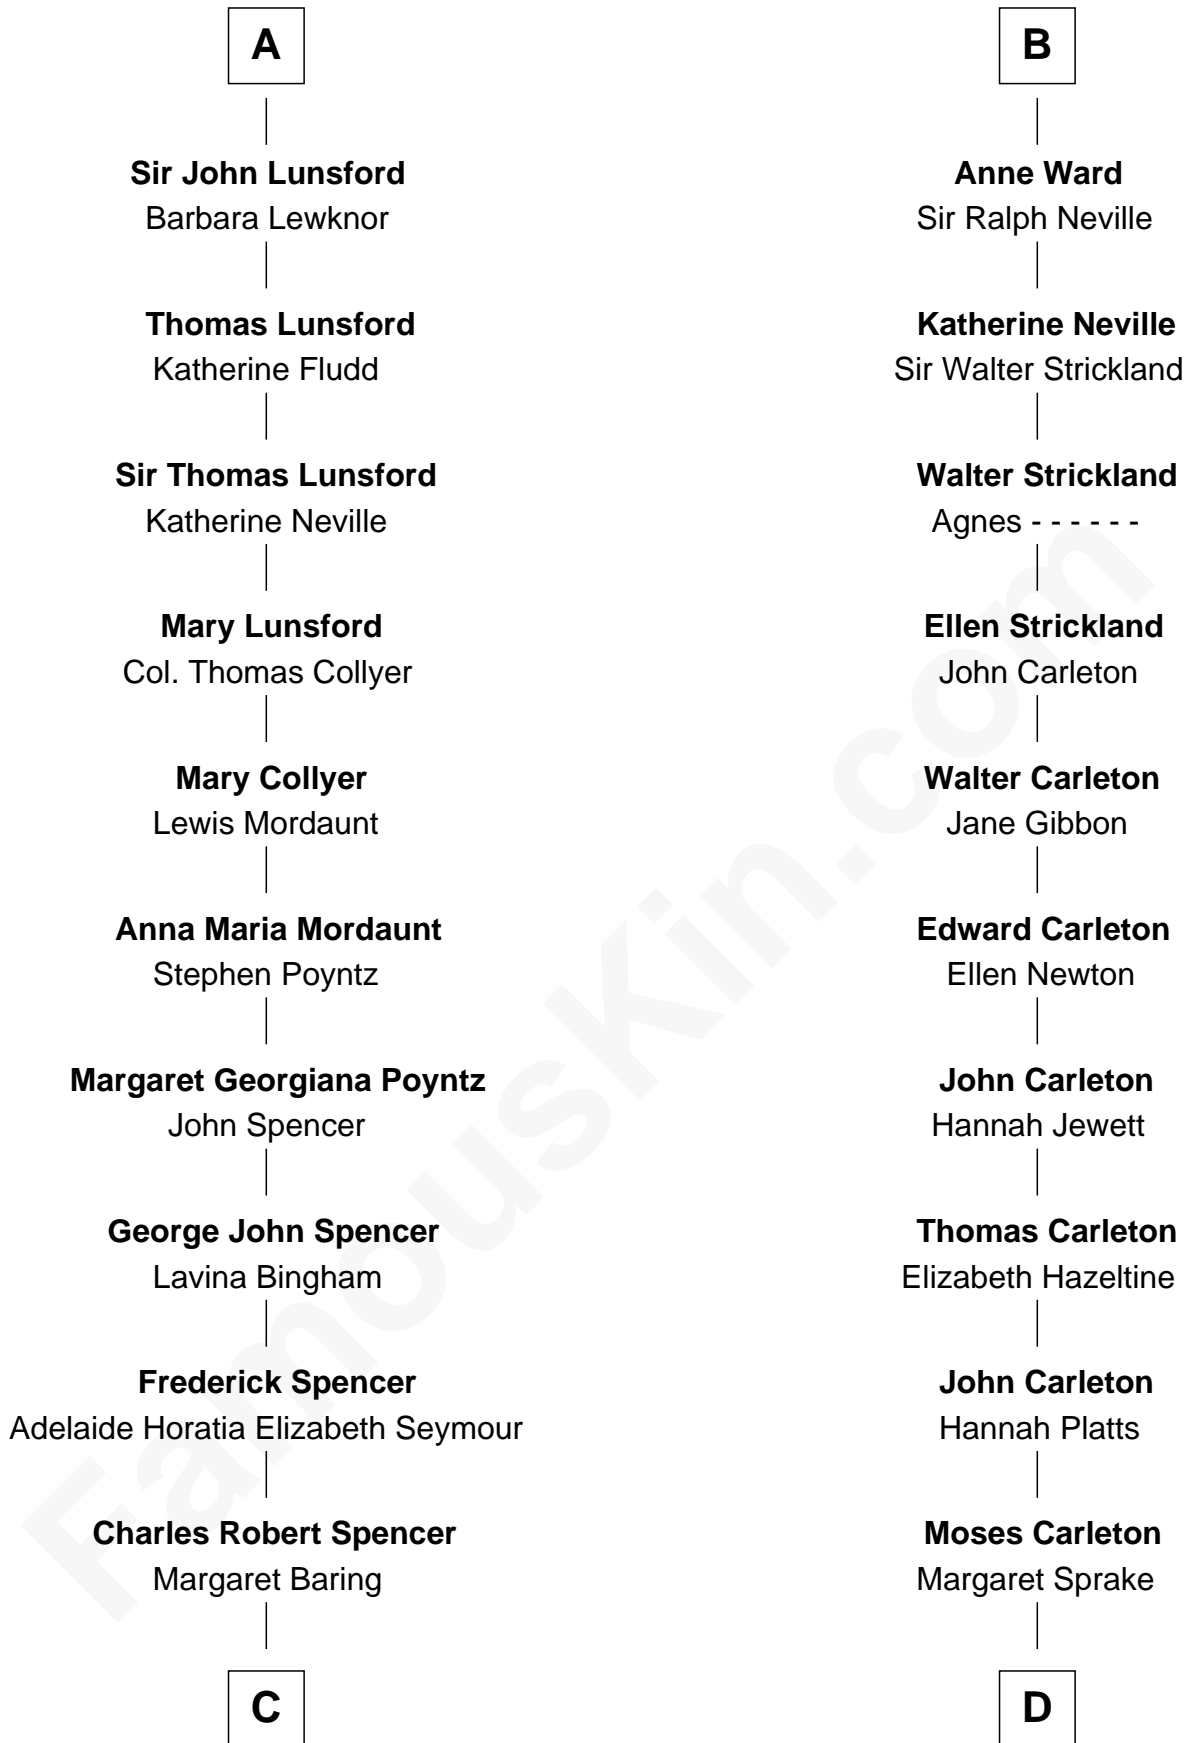

# FamousKin.com Relationship Chart of

**Princess Diana**

*Princess of Wales*

19th cousin of

**Charles A. Pillsbury**

*Co-Founder of C.A. Pillsbury Co.*

**C**

**Albert Edward John Spencer**  
Cynthia Elinor Beatrix Hamilton

**Edward John Spencer**  
Frances Ruth Burke Roche

**Princess Diana**  
*Princess of Wales*

**D**

**Henry Carleton**  
Polly Greeley

**Margaret Sprague Carleton**  
George Alfred Pillsbury

**Charles A. Pillsbury**  
*Co-Founder of C.A. Pillsbury Co.*