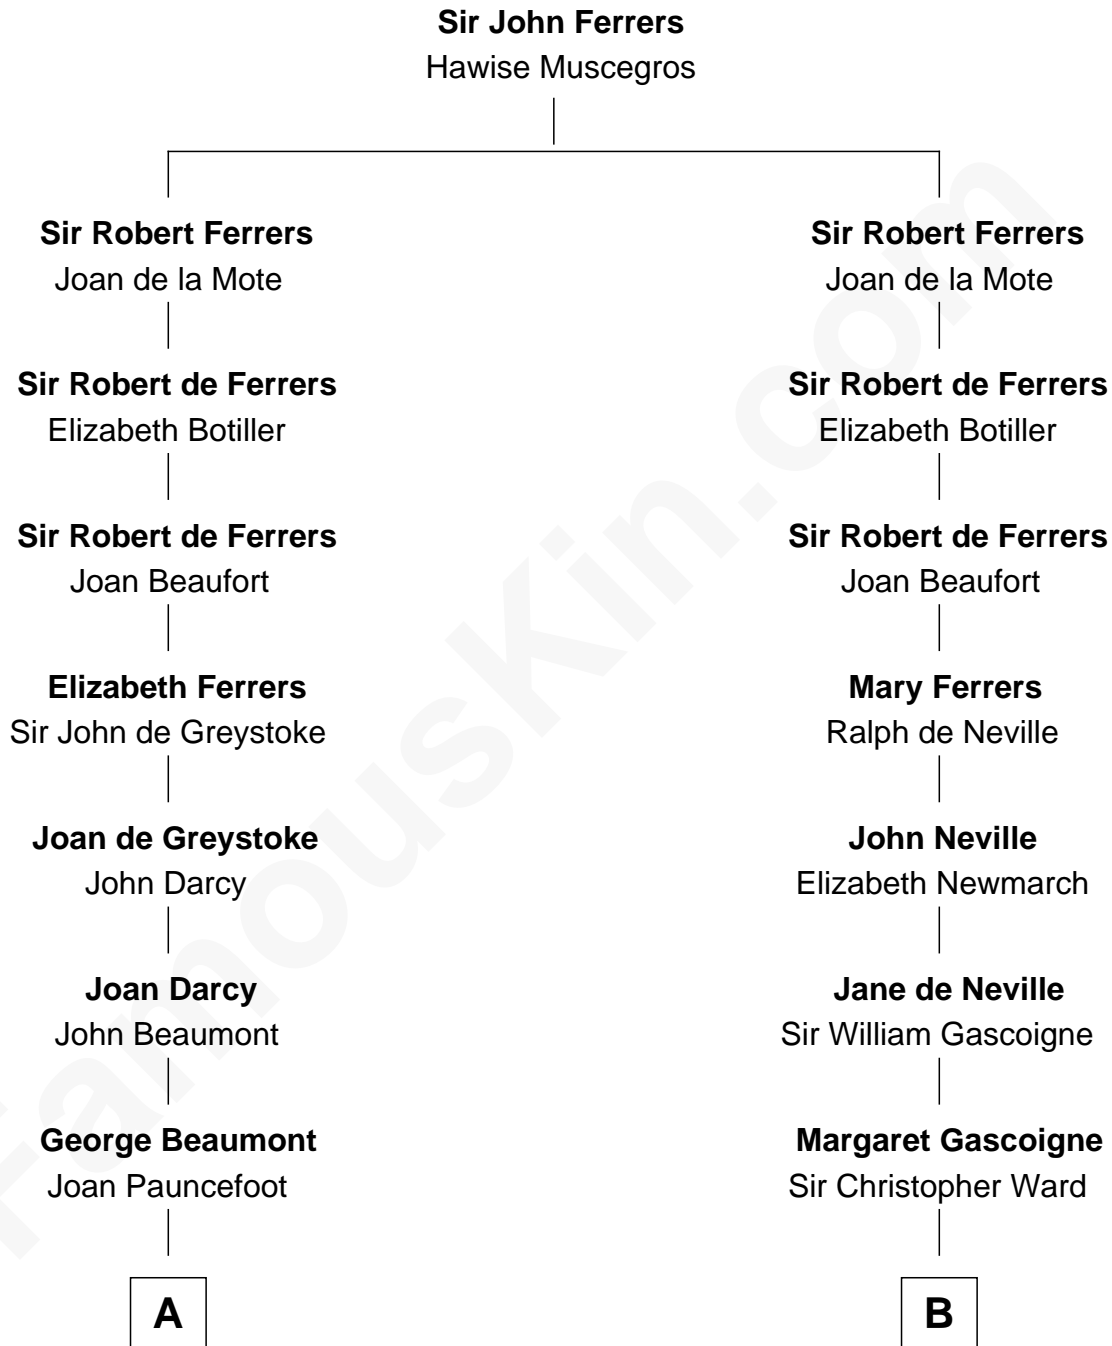

# FamousKin.com Relationship Chart of

**Princess Diana**

*Princess of Wales*

19th cousin 2 times removed of

**Charles A. Pillsbury**

*Co-Founder of C.A. Pillsbury Co.*

**C**

**Charles George Bingham**  
Cecilia Catherine Gordon-Lennox

**Rosalind Cecilia Caroline Bingham**  
James Albert Edward Hamilton

**Cynthia Elinor Beatrix Hamilton**  
Albert Edward John Spencer

**Edward John Spencer**  
Frances Ruth Burke Roche

**Princess Diana**  
*Princess of Wales*