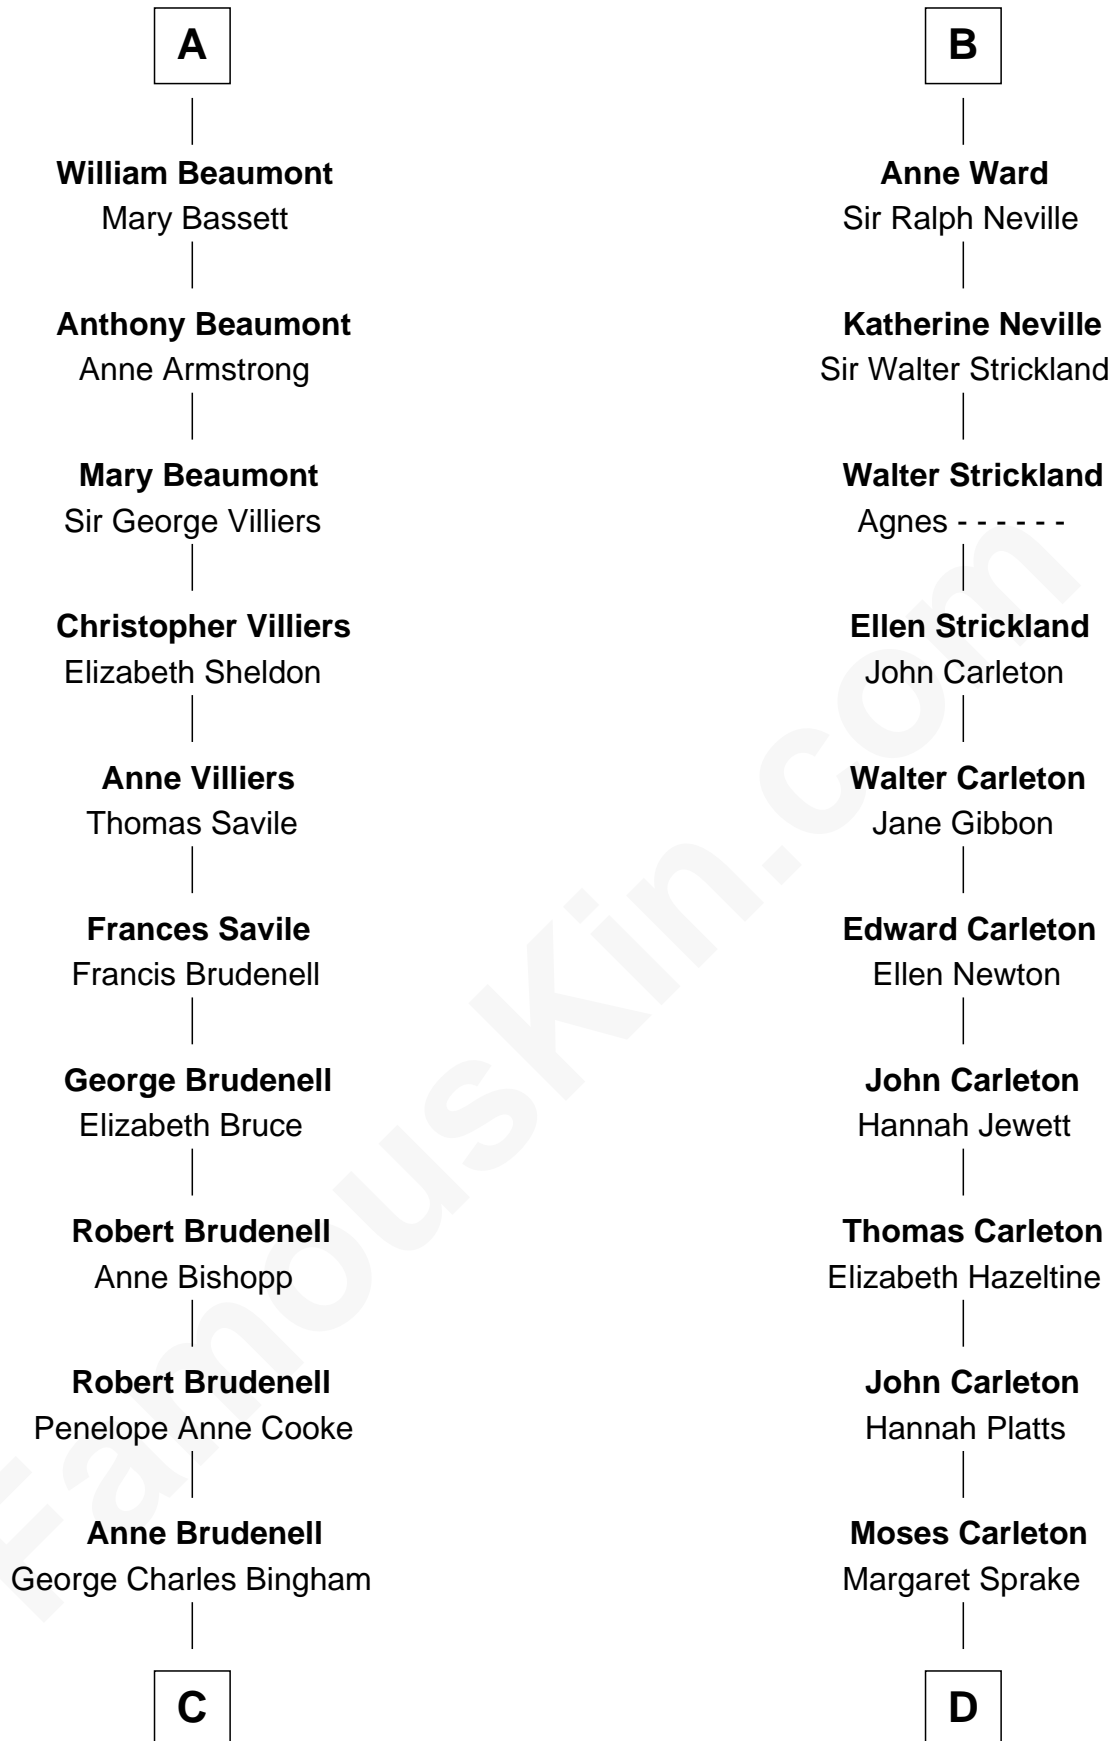

# FamousKin.com Relationship Chart of

**Princess Diana**

*Princess of Wales*

19th cousin 2 times removed of

**Charles A. Pillsbury**

*Co-Founder of C.A. Pillsbury Co.*

**C**

**Charles George Bingham**  
Cecilia Catherine Gordon-Lennox

**Rosalind Cecilia Caroline Bingham**  
James Albert Edward Hamilton

**Cynthia Elinor Beatrix Hamilton**  
Albert Edward John Spencer

**Edward John Spencer**  
Frances Ruth Burke Roche

**Princess Diana**  
*Princess of Wales*