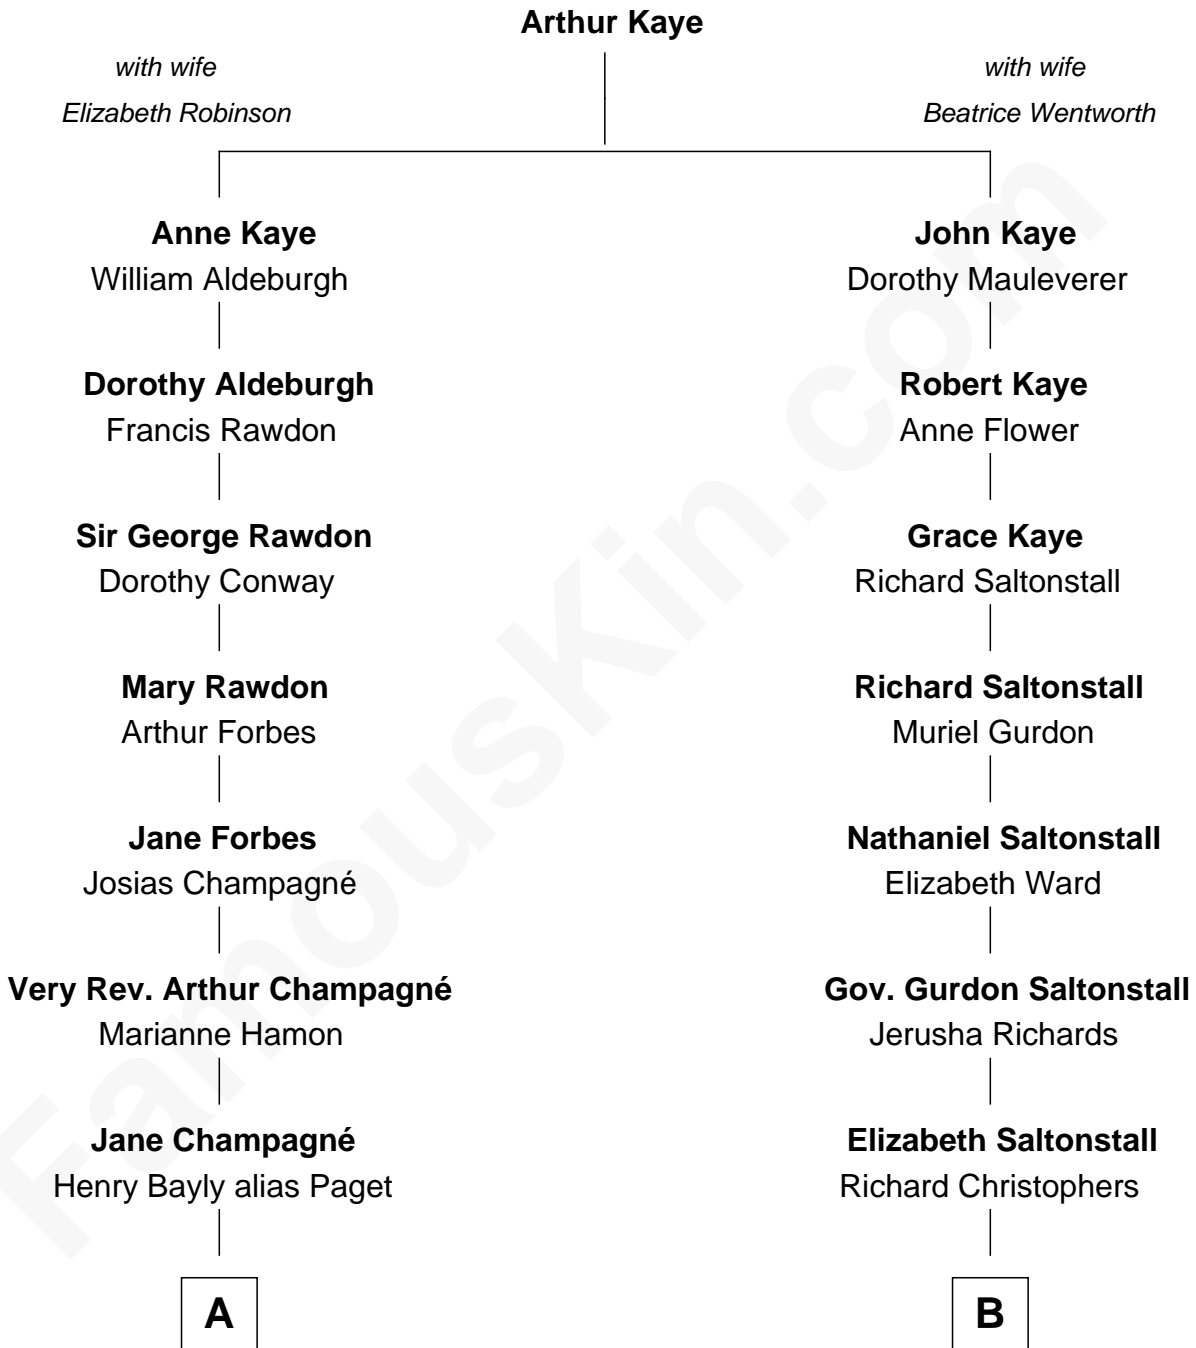

**FamousKin.com**  
**Relationship Chart of**  
**Princess Diana**  
*Princess of Wales*

13th cousin 2 times removed of  
**Carly Fiorina**  
*CEO of Hewlett-Packard*

**A**

**Henry William Paget**  
Lady Caroline Elizabeth Villiers

**Lady Caroline Paget**  
Charles Gordon-Lennox

**Cecilia Catherine Gordon-Lennox**  
Charles George Bingham

**Rosalind Cecilia Caroline Bingham**  
James Albert Edward Hamilton

**Cynthia Elinor Beatrix Hamilton**  
Albert Edward John Spencer

**Edward John Spencer**  
Frances Ruth Burke Roche

**Princess Diana**  
*Princess of Wales*

**B**

**Sarah Christophers**  
James Mumford

**Robinson Mumford**  
Sarah Coit

**Sarah Mumford**  
Peter Mallett

**Caroline Mary Mallett**  
Carleton Walker