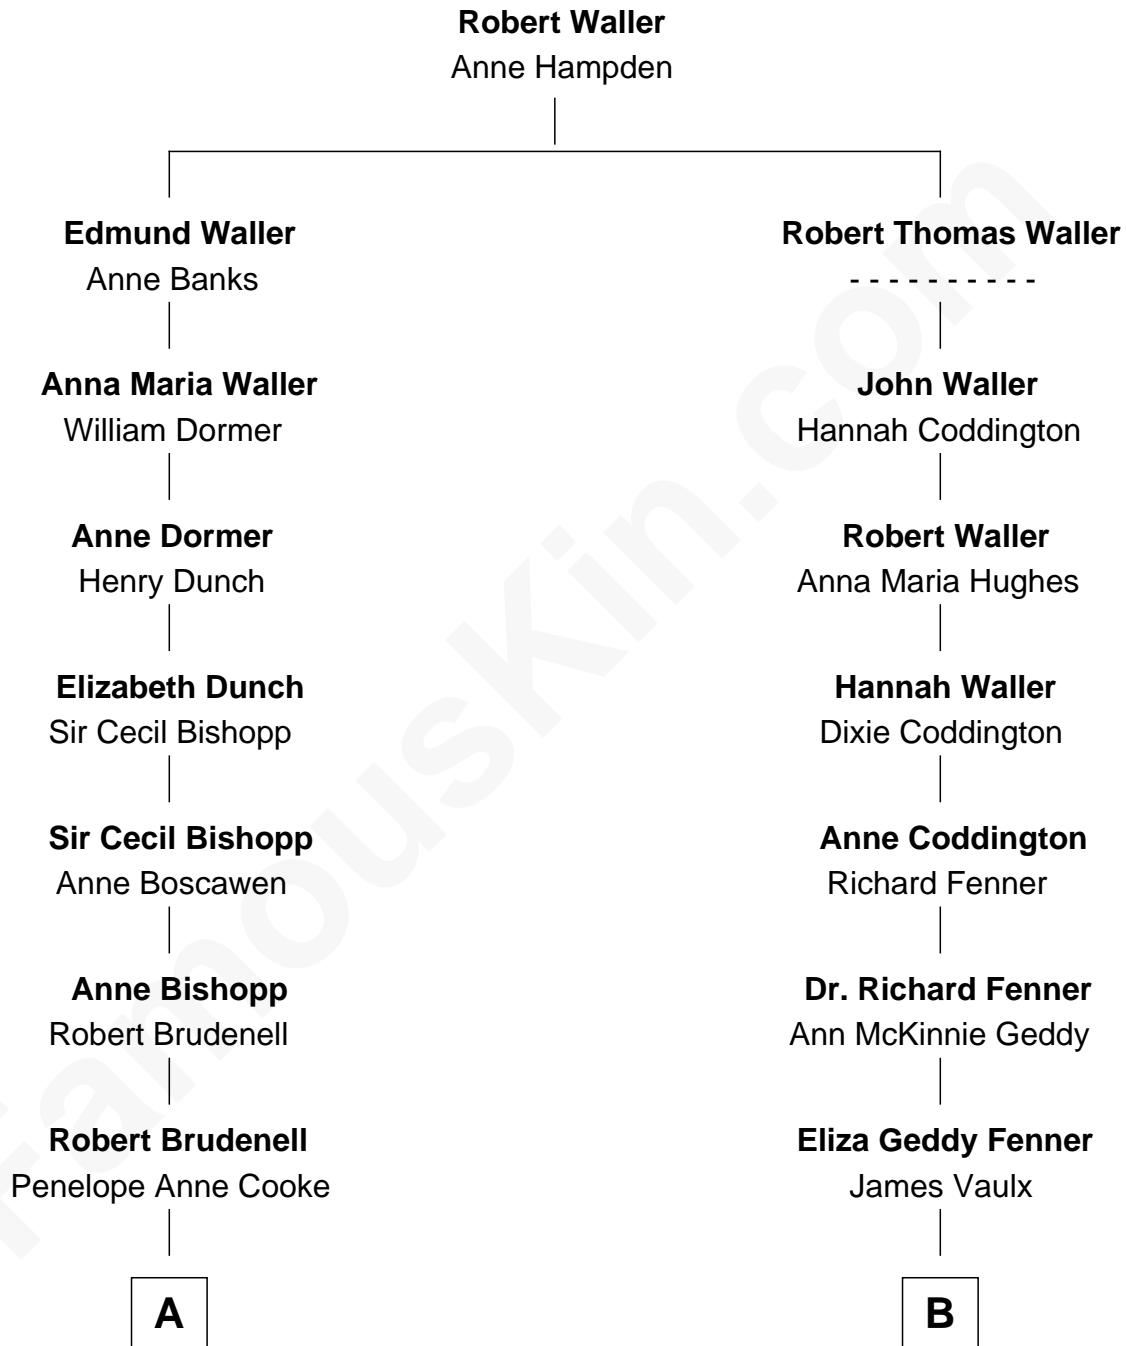

FamousKin.com

Relationship Chart of

Princess Diana

Princess of Wales

10th cousin 2 times removed of

John McCain
U.S. Senator from Arizona

A

Anne Brudenell
George Charles Bingham

Charles George Bingham
Cecilia Catherine Gordon-Lennox

Rosalind Cecilia Caroline Bingham
James Albert Edward Hamilton

Cynthia Elinor Beatrix Hamilton
Albert Edward John Spencer

Edward John Spencer
Frances Ruth Burke Roche

Princess Diana
Princess of Wales

B

James Junius Vaulx
Margaret Garside

Katherine Davey Vaulx
Adm. John Sidney McCain

Adm. John Sidney McCain
Roberta Wright

John McCain
U.S. Senator from Arizona