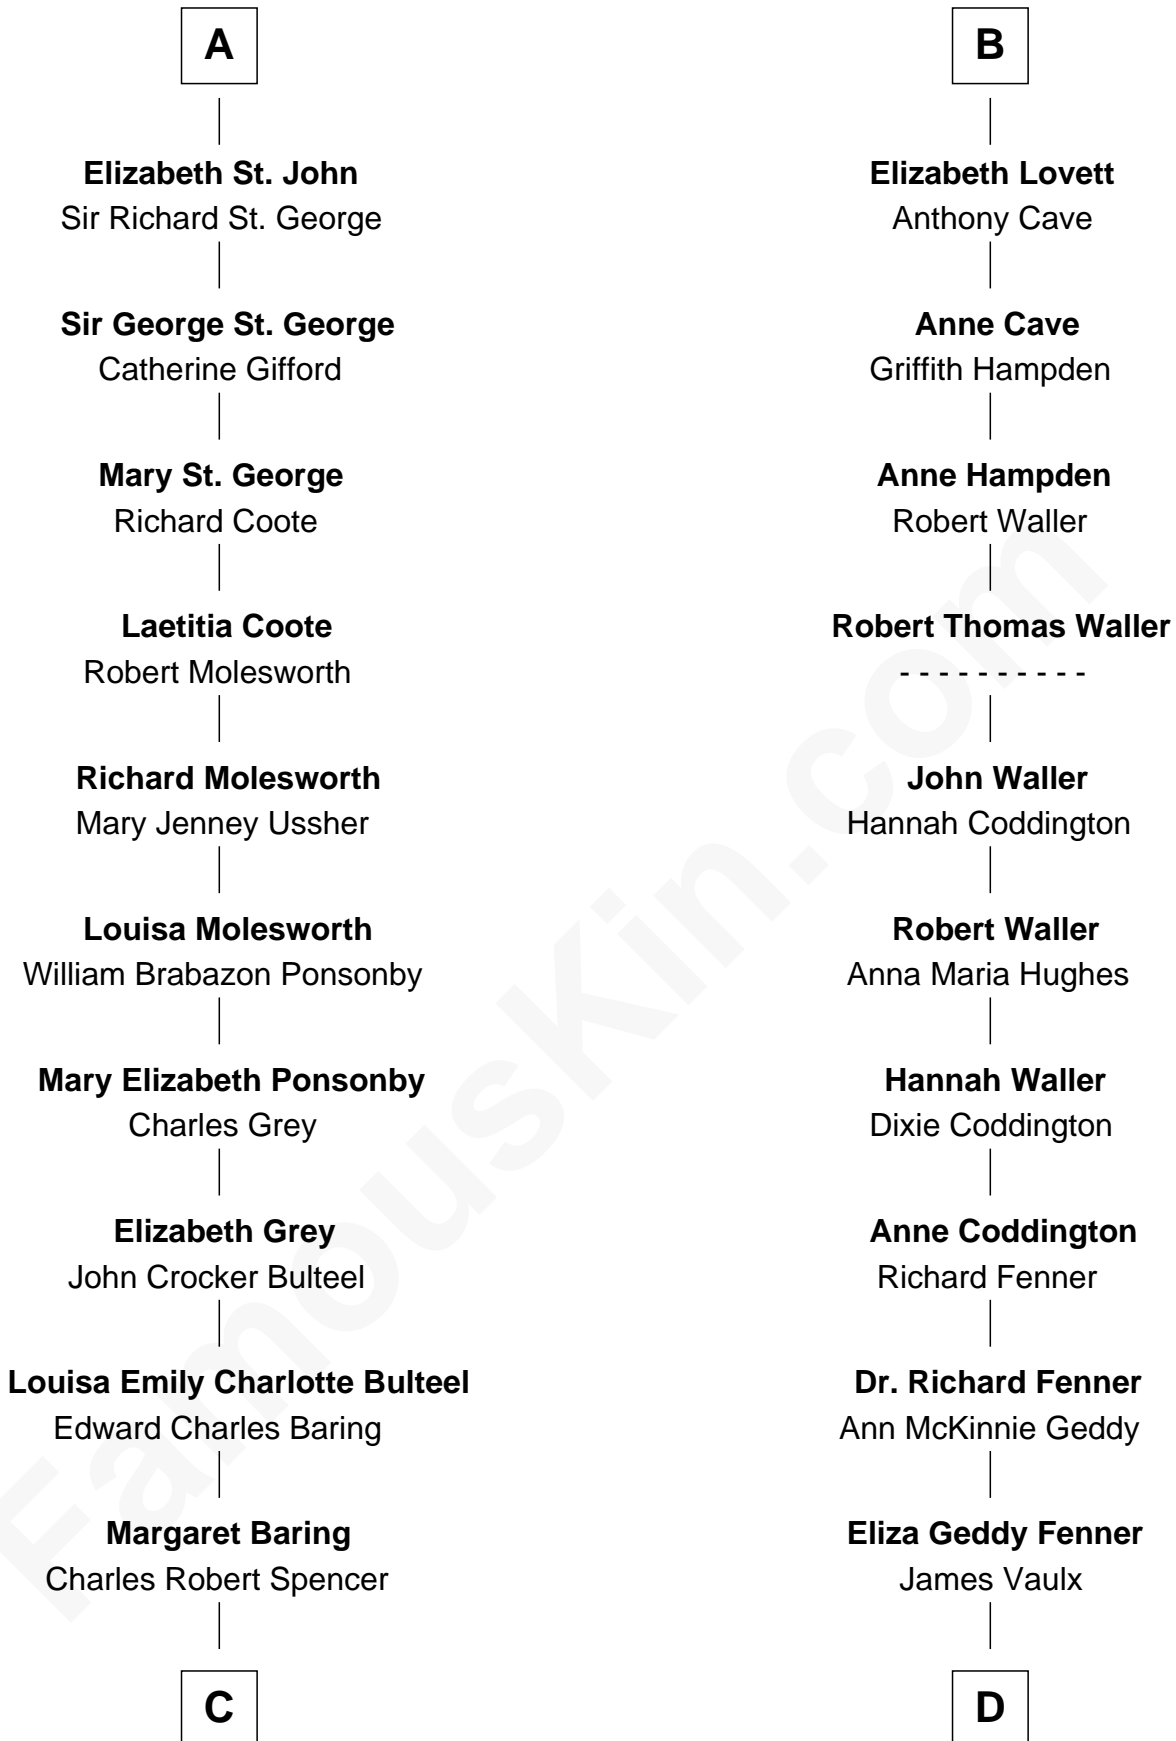

FamousKin.com Relationship Chart of

Princess Diana

Princess of Wales

19th cousin 1 time removed of

John McCain

U.S. Senator from Arizona

Sir John de Gresley

Alice de Swynnerton

John Stradling

Anne Stradling

Sir John Danvers

Anne Danvers

Thomas Lovett

B

C

Albert Edward John Spencer
Cynthia Elinor Beatrix Hamilton

Edward John Spencer
Frances Ruth Burke Roche

Princess Diana
Princess of Wales

D

James Junius Vaulx
Margaret Garside

Katherine Davey Vaulx
Adm. John Sidney McCain

Adm. John Sidney McCain
Roberta Wright

John McCain
U.S. Senator from Arizona