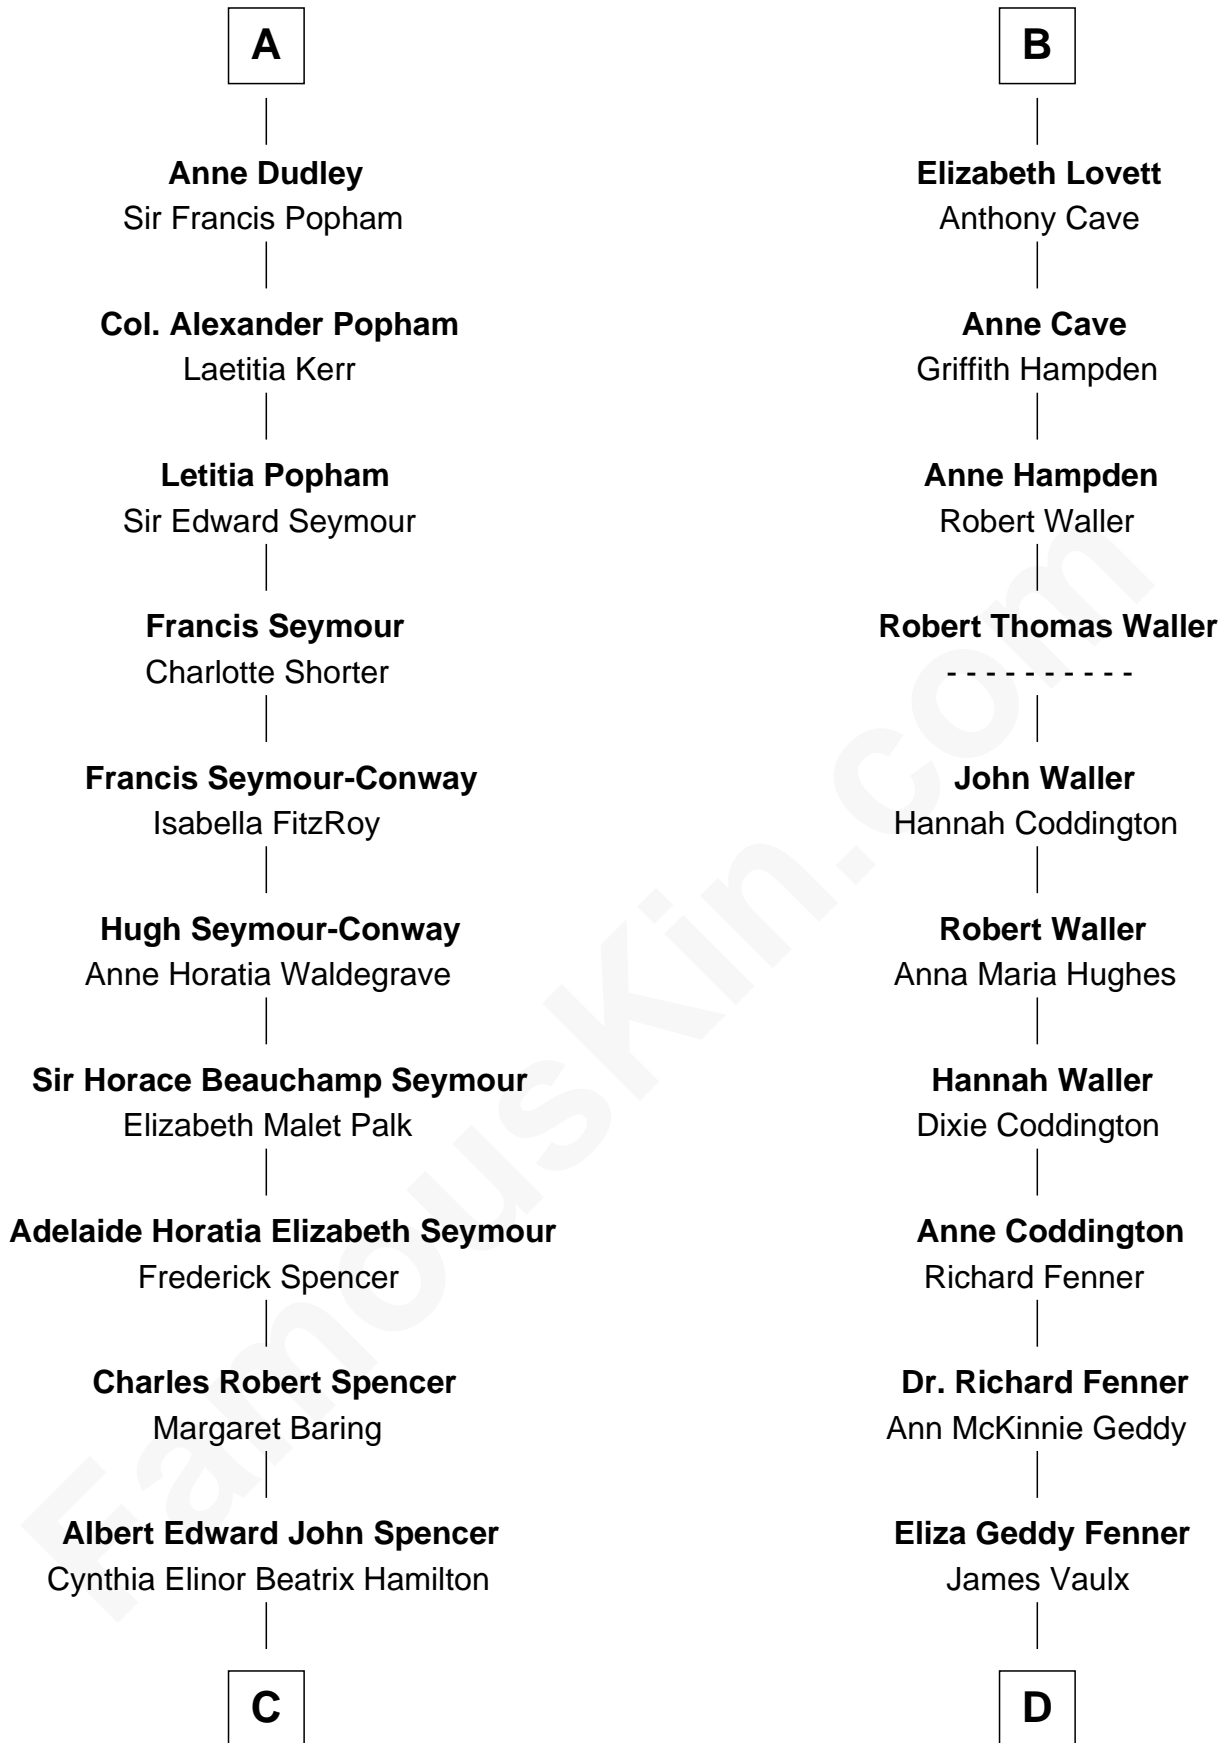

FamousKin.com Relationship Chart of

Princess Diana

Princess of Wales

18th cousin 2 times removed of

John McCain

U.S. Senator from Arizona

Sir Walter Blount

C

Edward John Spencer
Frances Ruth Burke Roche

Princess Diana
Princess of Wales

D

James Junius Vaulx
Margaret Garside

Katherine Davey Vaulx
Adm. John Sidney McCain

Adm. John Sidney McCain
Roberta Wright

John McCain
U.S. Senator from Arizona