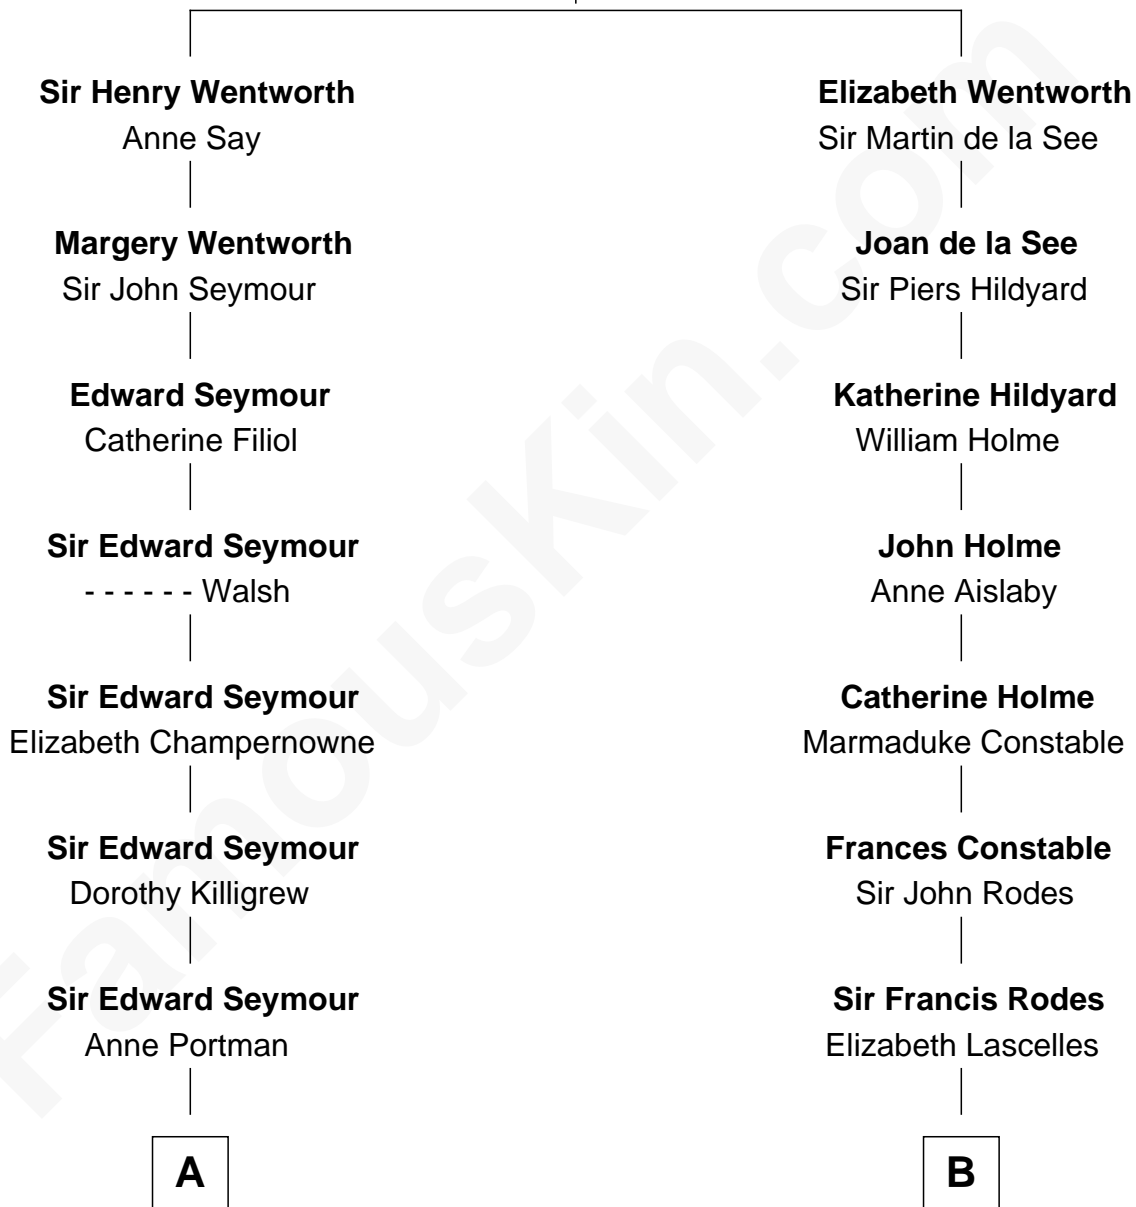

FamousKin.com

Relationship Chart of

Princess Diana

Princess of Wales

16th cousin 2 times removed of

Illeana Douglas
TV and Movie Actress

Sir Philip Wentworth
Mary Clifford

C

Gregory Hesselberg

Joan Georgescu

Illeana Douglas

TV and Movie Actress

FamousKin.com