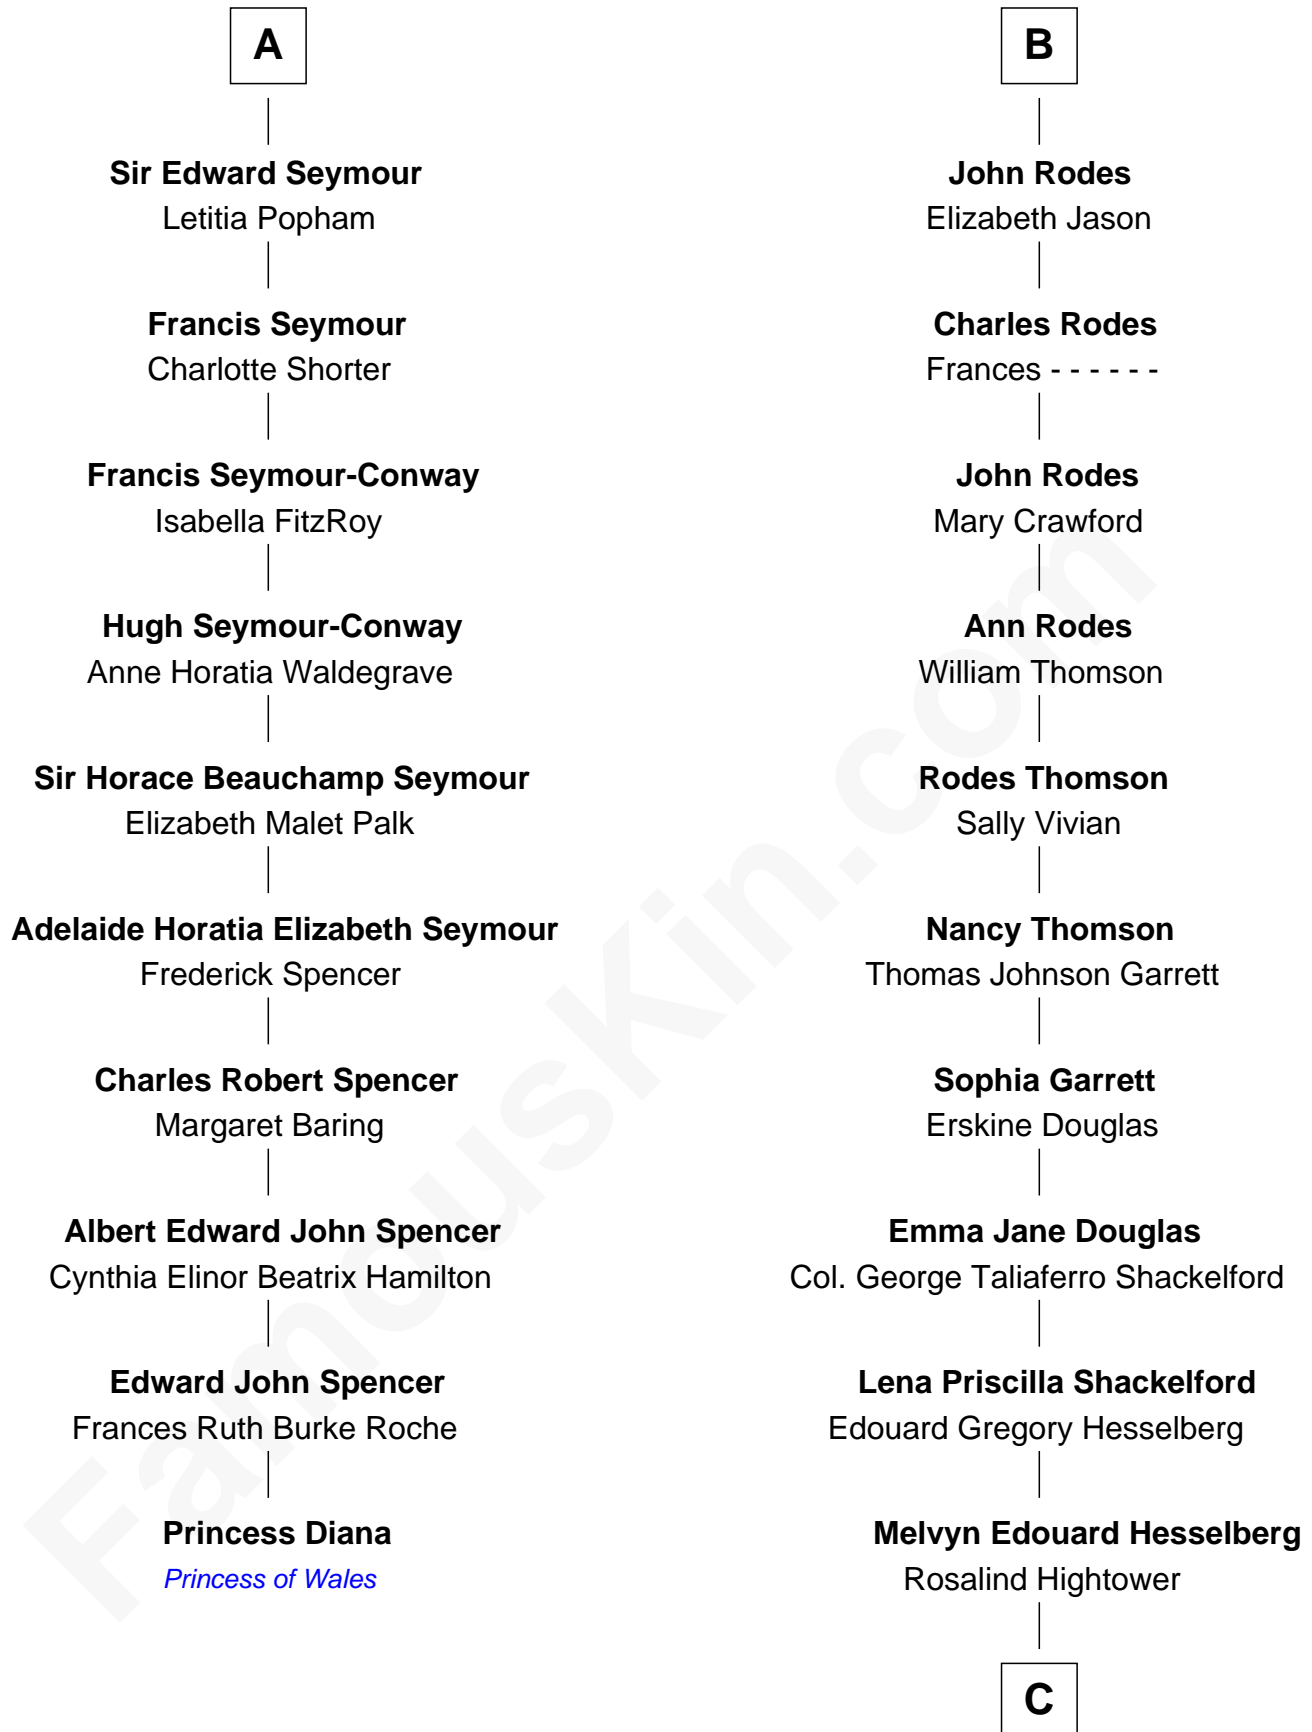

FamousKin.com

Relationship Chart of

Princess Diana

Princess of Wales

16th cousin 2 times removed of

Illeana Douglas
TV and Movie Actress

Sir Philip Wentworth
Mary Clifford

C

Gregory Hesselberg

Joan Georgescu

Illeana Douglas

TV and Movie Actress

FamousKin.com