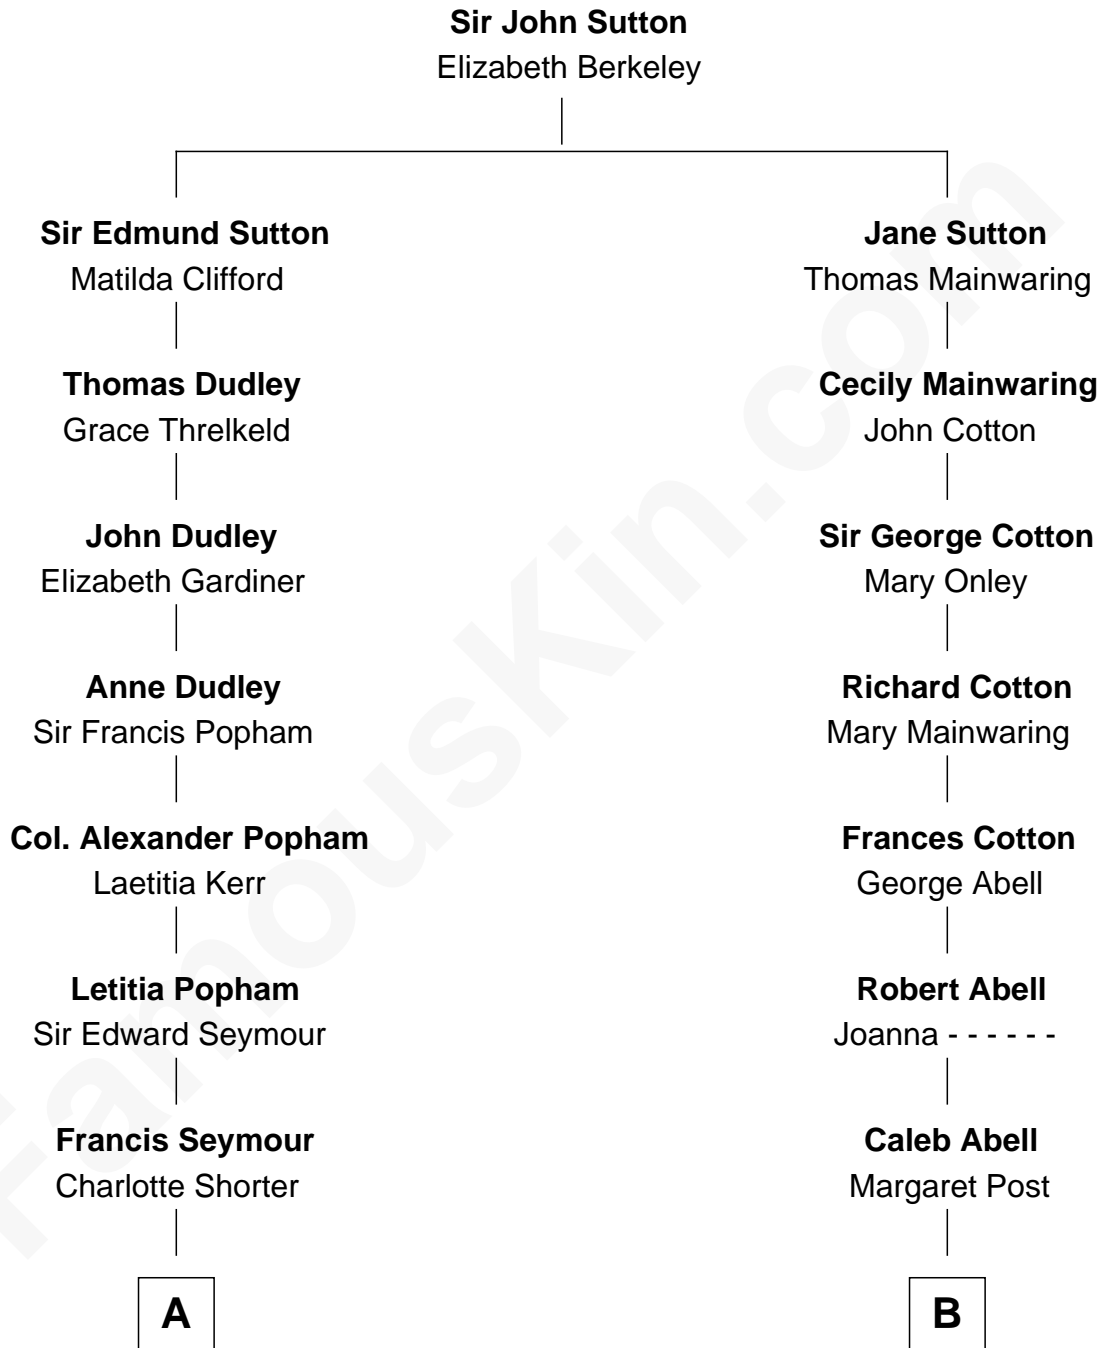

FamousKin.com Relationship Chart of

Princess Diana

Princess of Wales

13th cousin 1 time removed of

Melvyn Douglas

Movie Actor

A

Francis Seymour-Conway

Isabella FitzRoy

Hugh Seymour-Conway

Anne Horatia Waldegrave

Sir Horace Beauchamp Seymour

Elizabeth Malet Palk

Adelaide Horatia Elizabeth Seymour

Frederick Spencer

Charles Robert Spencer