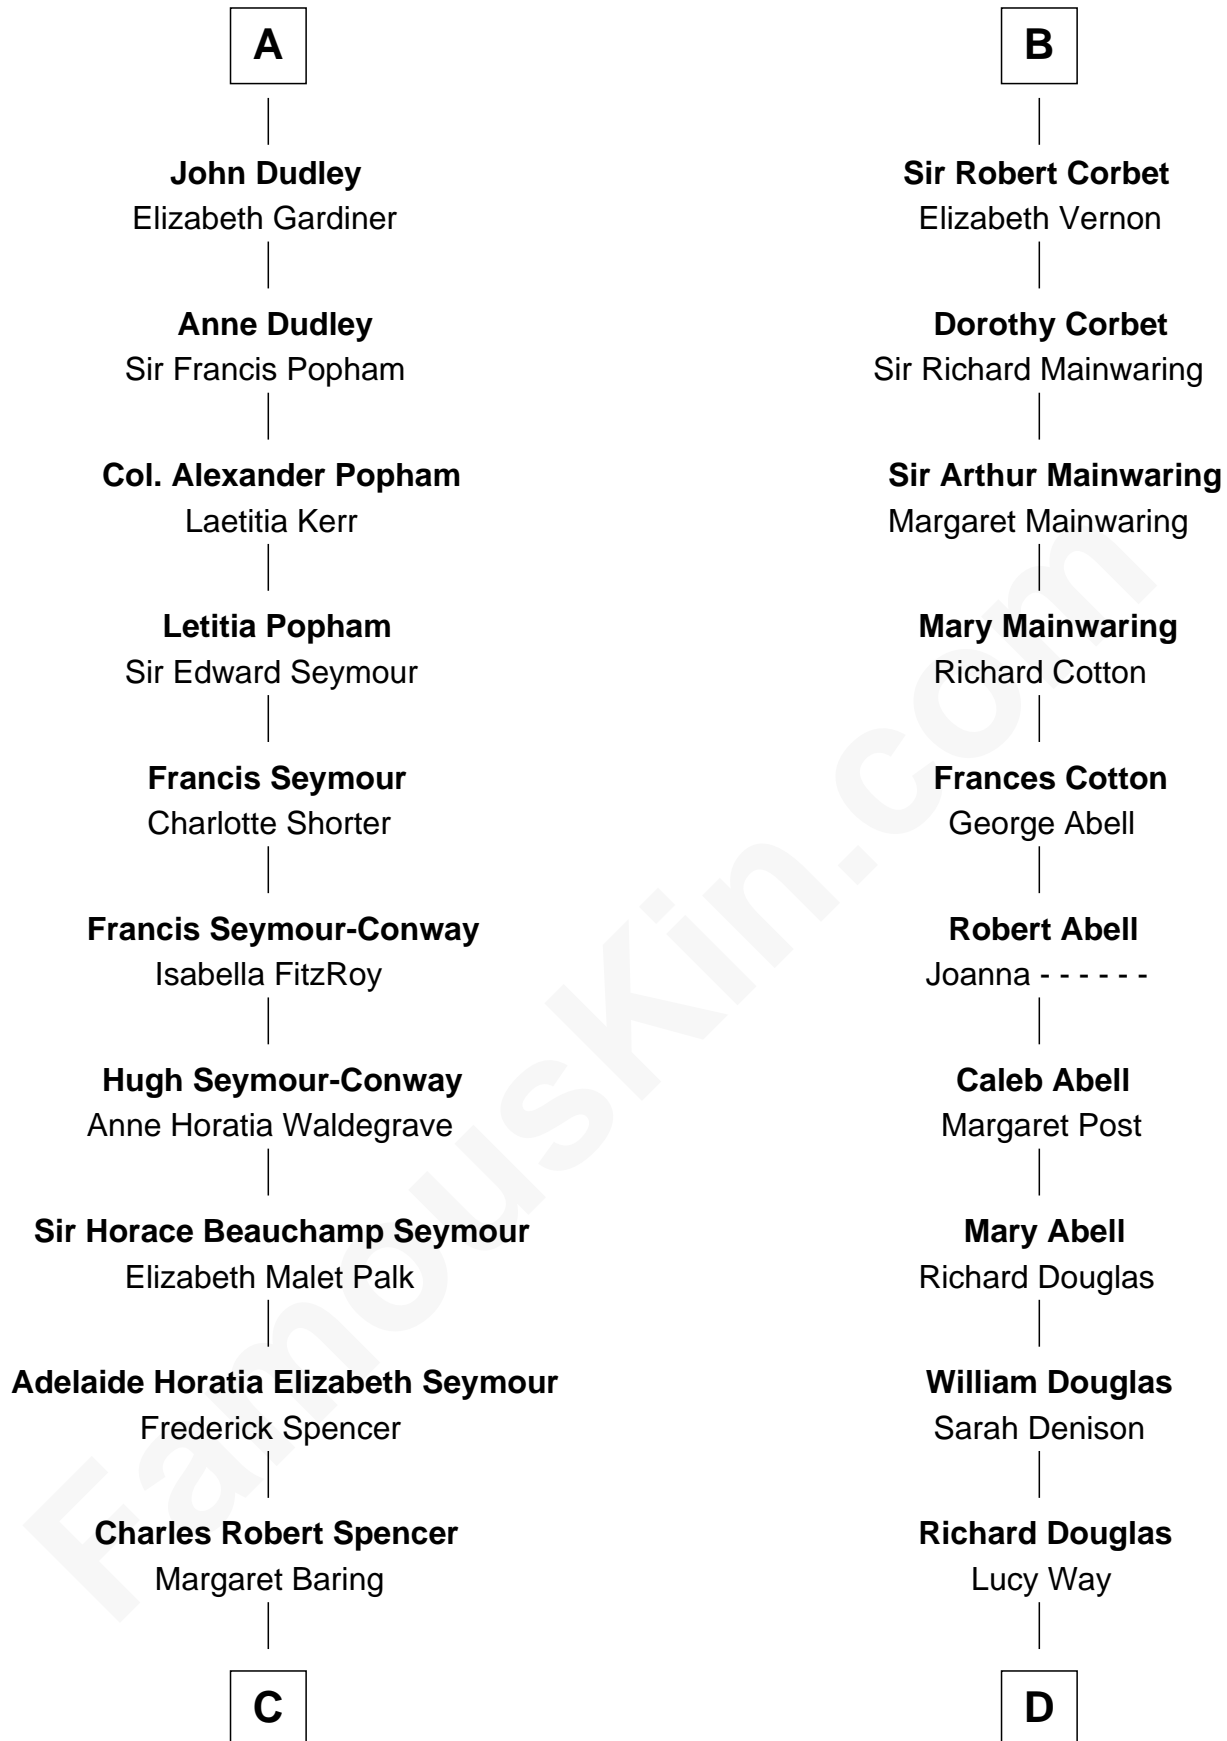

FamousKin.com Relationship Chart of

Princess Diana

Princess of Wales

19th cousin 1 time removed of

Melvyn Douglas

Movie Actor

C

Albert Edward John Spencer
Cynthia Elinor Beatrix Hamilton

Edward John Spencer
Frances Ruth Burke Roche

Princess Diana
Princess of Wales

D

Erskine Douglas
Sophia Garrett

Emma Jane Douglas
Col. George Taliaferro Shackelford

Lena Priscilla Shackelford
Edouard Gregory Hesselberg