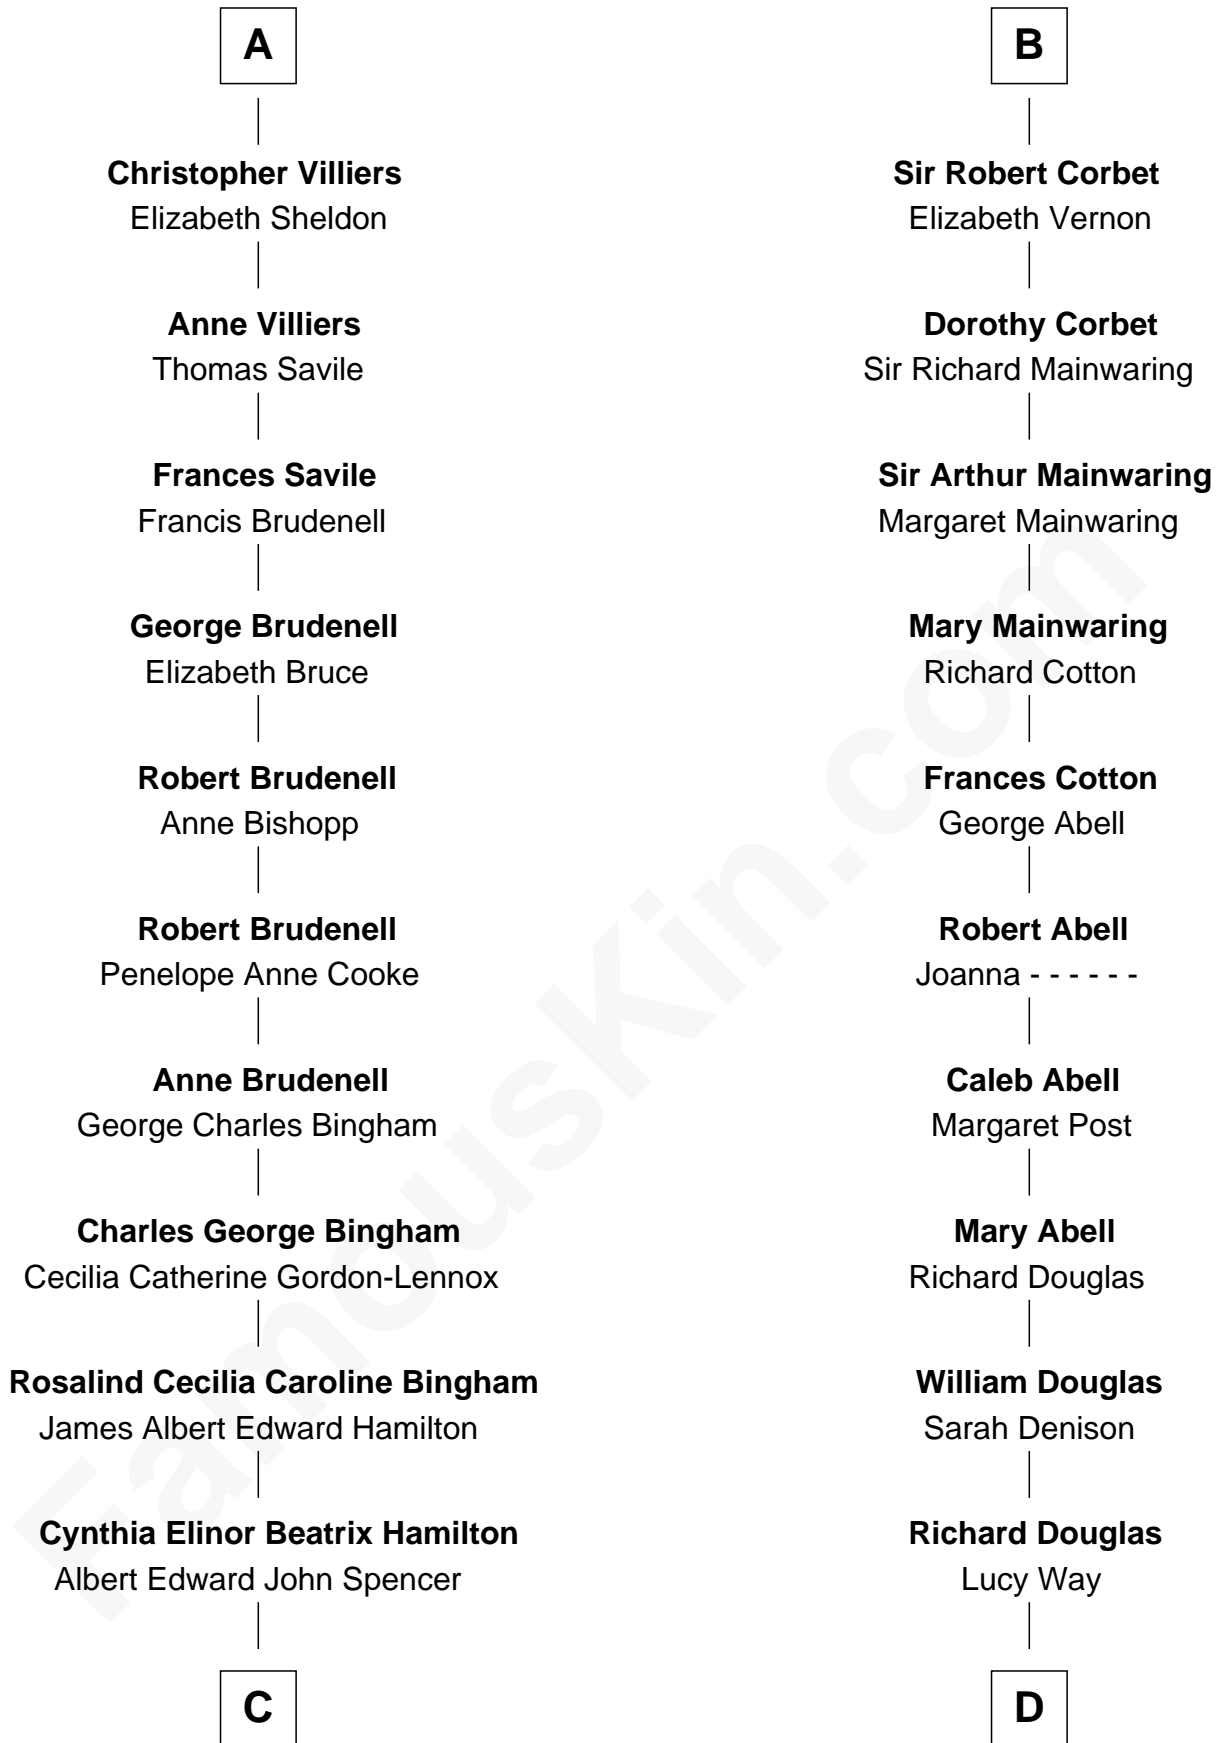

FamousKin.com Relationship Chart of

Princess Diana

Princess of Wales

18th cousin 2 times removed of

Melvyn Douglas

Movie Actor

Sir Henry de Grey

Elizabeth Talbot

Margaret de Grey

Sir John Darcy

John Darcy

Joan de Greystoke

Joan Darcy

John Beaumont

George Beaumont

Joan Pauncefoot

William Beaumont

Mary Bassett

Anthony Beaumont

Anne Armstrong

Mary Beaumont

Sir George Villiers

A

Richard Grey

Eleanor Lucy

Elizabeth Hopton

Sir Roger Corbet

Sir Richard Corbet

Elizabeth Devereux

B

C

Edward John Spencer
Frances Ruth Burke Roche