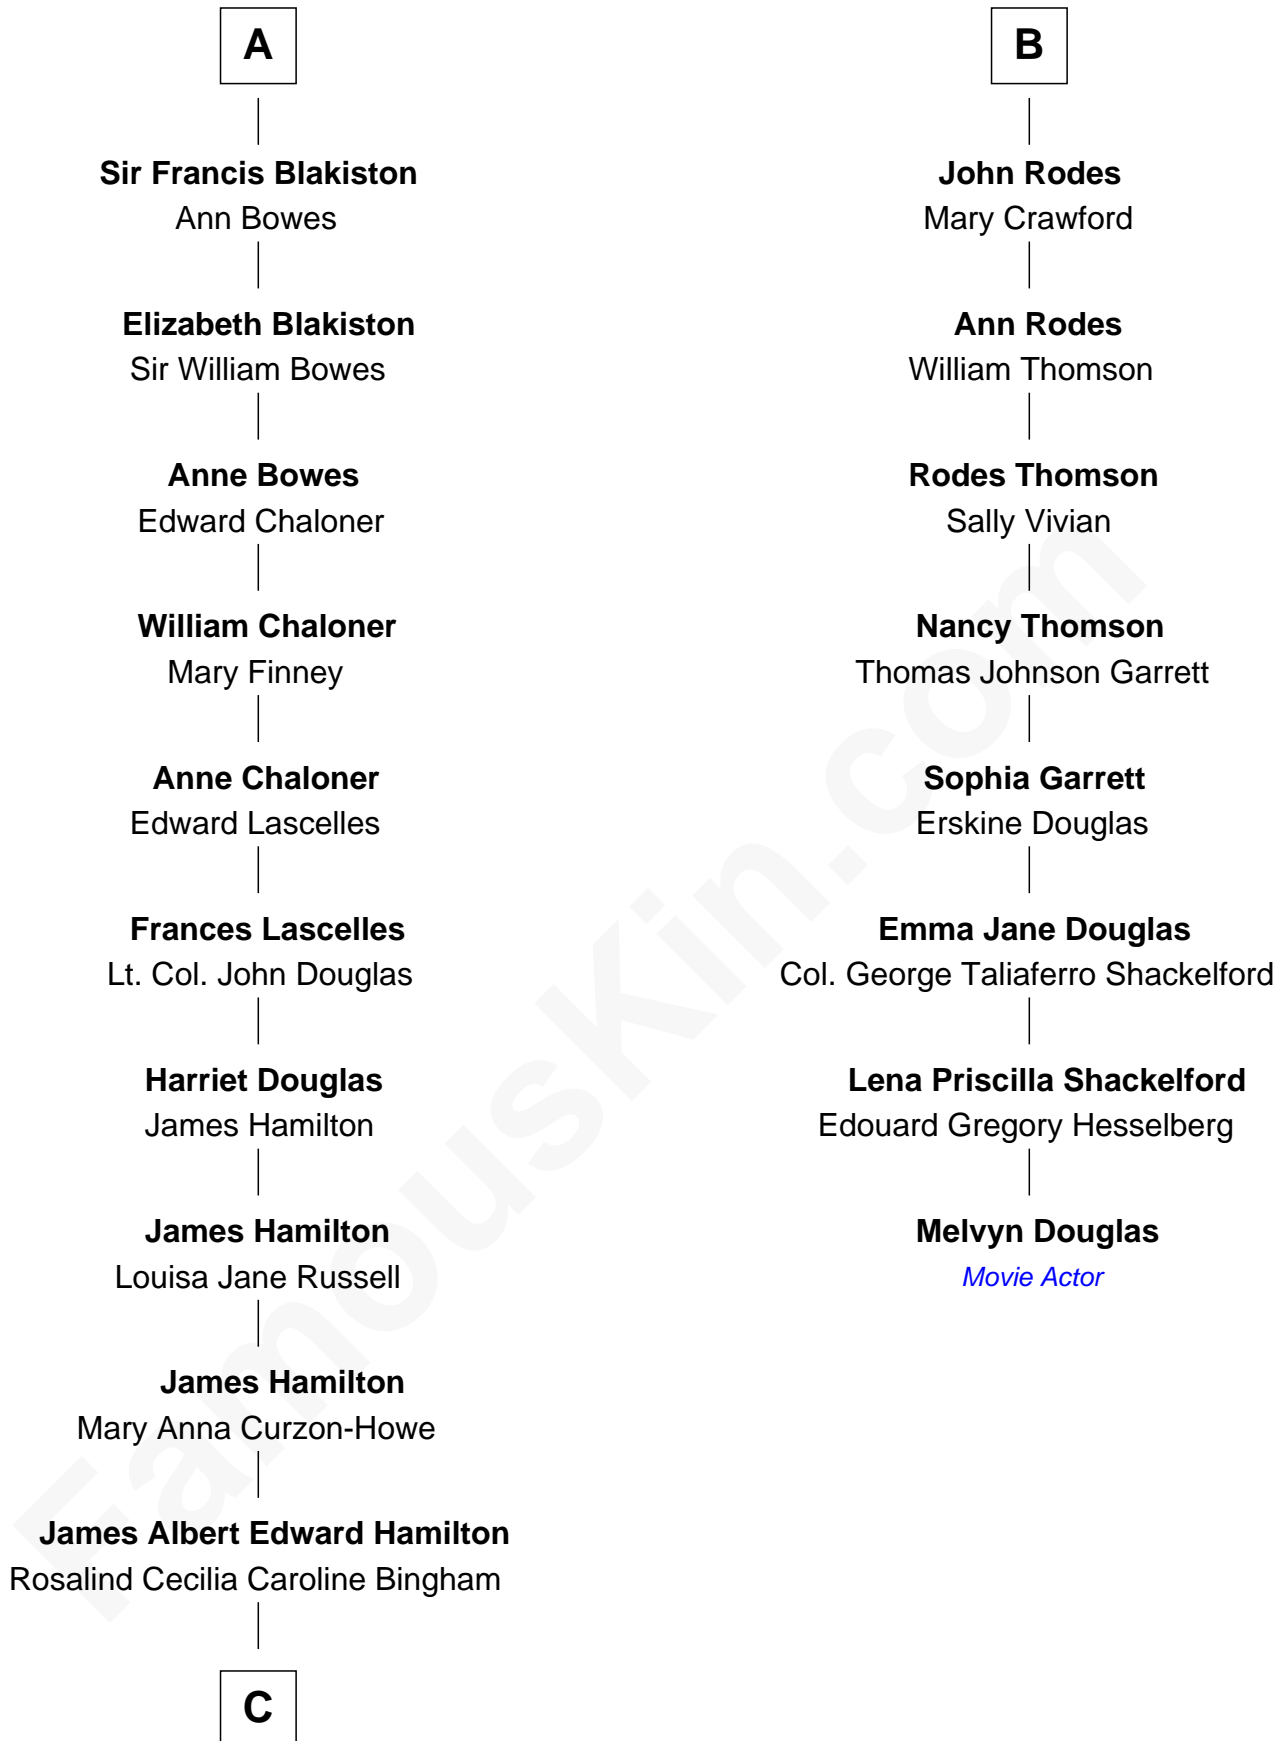

# FamousKin.com Relationship Chart of

**Princess Diana**

*Princess of Wales*

14th cousin 5 times removed of

**Melvyn Douglas**

*Movie Actor*

**Sir Robert Constable**

Agnes Wentworth

**C**

**Cynthia Elinor Beatrix Hamilton**

Albert Edward John Spencer

**Edward John Spencer**

Frances Ruth Burke Roche

**Princess Diana**

*Princess of Wales*

FamousKin.com