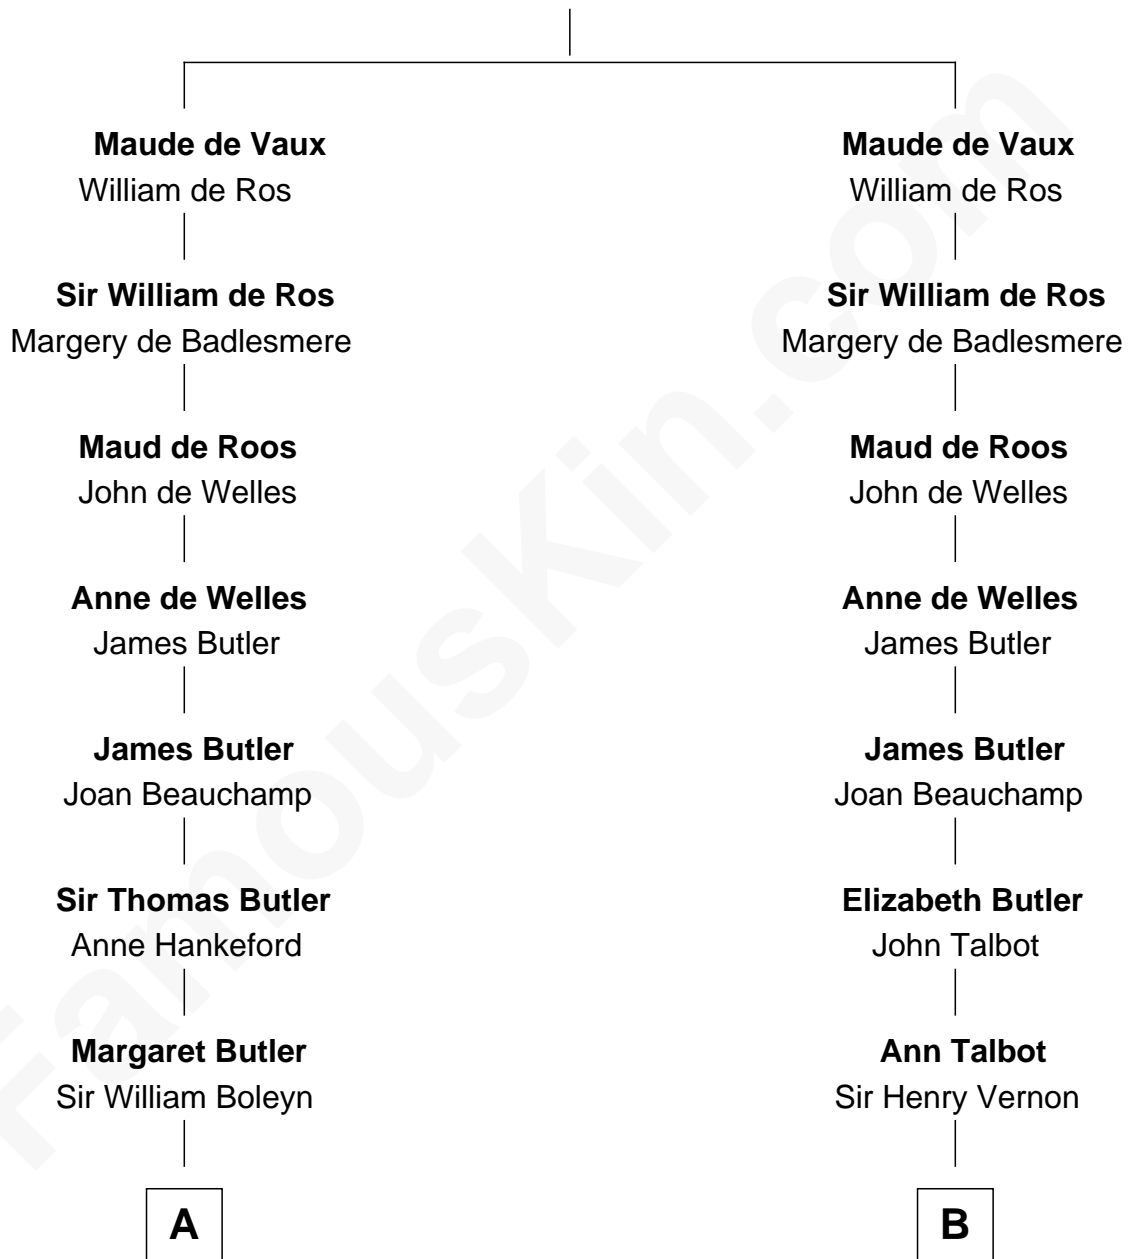

# FamousKin.com Relationship Chart of

**Princess Diana**

*Princess of Wales*

20th cousin 1 time removed of

**Melvyn Douglas**

*Movie Actor*

**John de Vaux**

**C**

**Frederick Spencer**

Adelaide Horatia Elizabeth Seymour

**Charles Robert Spencer**

Margaret Baring

**Albert Edward John Spencer**

Cynthia Elinor Beatrix Hamilton

**Edward John Spencer**

Frances Ruth Burke Roche

**Princess Diana**

*Princess of Wales*

**D**

**Erskine Douglas**

Sophia Garrett

**Emma Jane Douglas**

Col. George Taliaferro Shackelford

**Lena Priscilla Shackelford**