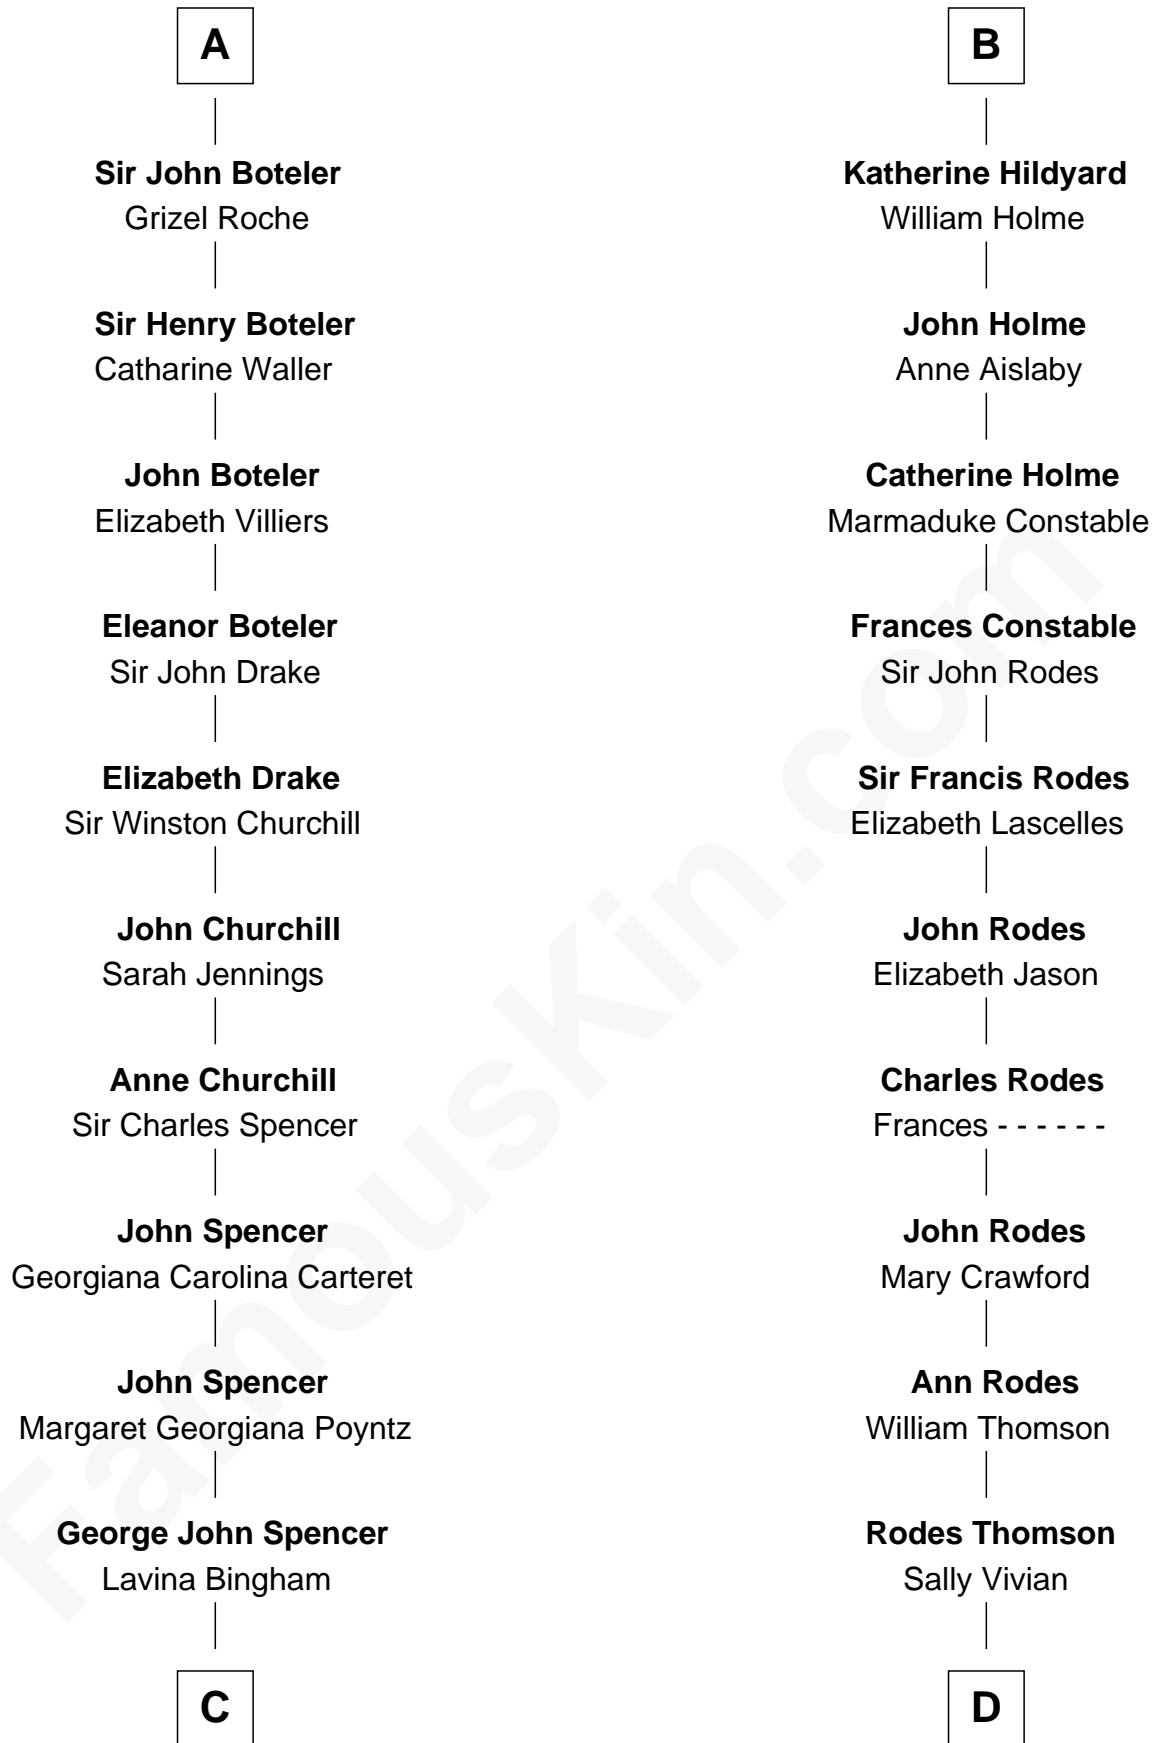

FamousKin.com Relationship Chart of

Princess Diana

Princess of Wales

21st cousin of

Melvyn Douglas

Movie Actor

Sir Walter de Norwich

C

Frederick Spencer

Adelaide Horatia Elizabeth Seymour

Charles Robert Spencer

Margaret Baring

Albert Edward John Spencer

Cynthia Elinor Beatrix Hamilton

Edward John Spencer

Frances Ruth Burke Roche

Princess Diana

Princess of Wales

D

Nancy Thomson

Thomas Johnson Garrett

Sophia Garrett

Erskine Douglas

Emma Jane Douglas