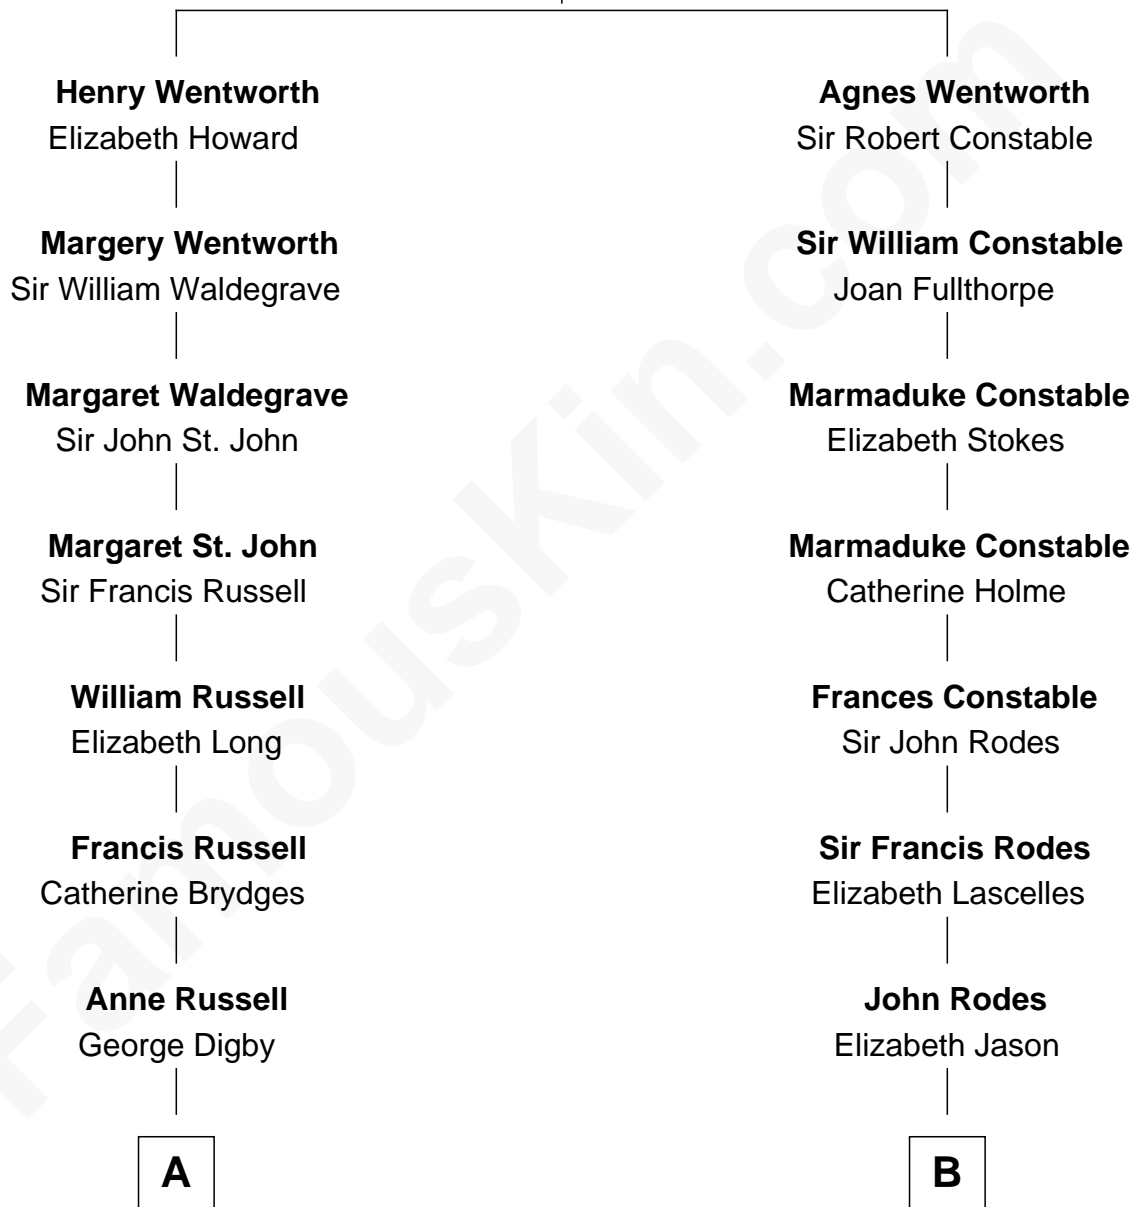

# FamousKin.com Relationship Chart of

**Princess Diana**

*Princess of Wales*

15th cousin 1 time removed of

**Melvyn Douglas**

*Movie Actor*

**Sir Roger Wentworth**

Margery Despencer

**A**

**Ann Digby**  
Sir Robert Spencer

**Sir Charles Spencer**  
Anne Churchill

**John Spencer**  
Georgiana Carolina Carteret

**John Spencer**  
Margaret Georgiana Poyntz

**George John Spencer**  
Lavina Bingham

**Frederick Spencer**  
Adelaide Horatia Elizabeth Seymour

**Charles Robert Spencer**  
Margaret Baring

**Albert Edward John Spencer**  
Cynthia Elinor Beatrix Hamilton

**Edward John Spencer**  
Frances Ruth Burke Roche