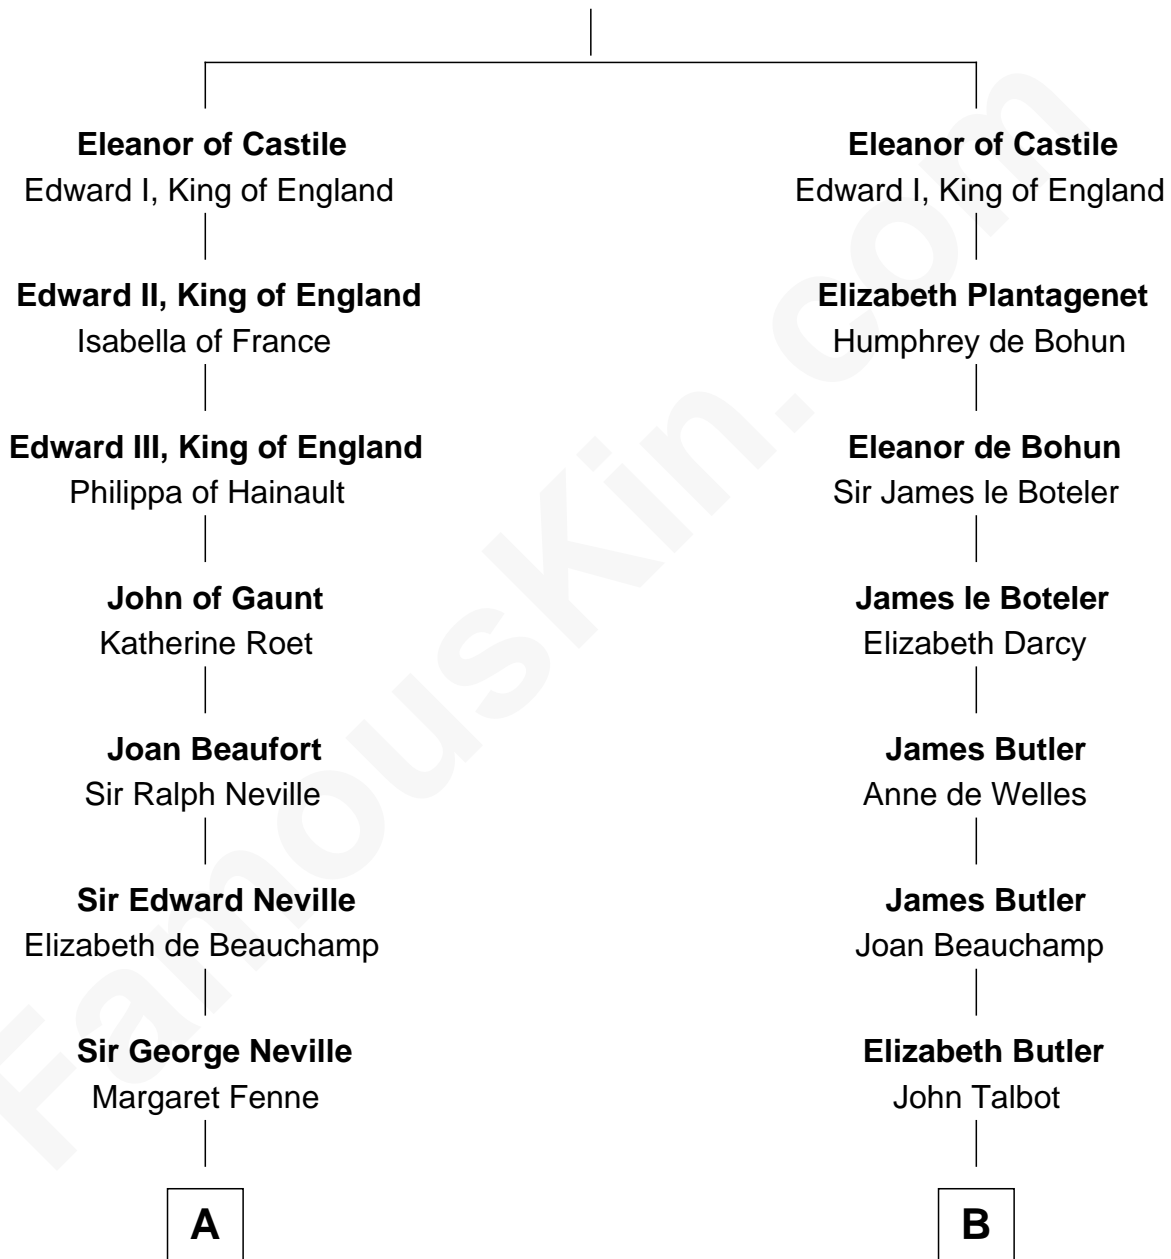

# FamousKin.com Relationship Chart of

**Princess Diana**

*Princess of Wales*

21st cousin of

**Melvyn Douglas**

*Movie Actor*

**Ferdinand III, King of Castile**

Joanna of Ponthieu

**C**

**Frederick Spencer**

Adelaide Horatia Elizabeth Seymour

**Charles Robert Spencer**

Margaret Baring

**Albert Edward John Spencer**

Cynthia Elinor Beatrix Hamilton

**Edward John Spencer**

Frances Ruth Burke Roche

**Princess Diana**

*Princess of Wales*

**D**

**Richard Douglas**

Lucy Way

**Erskine Douglas**

Sophia Garrett

**Emma Jane Douglas**

Col. George Taliaferro Shackelford

**Lena Priscilla Shackelford**

Edouard Gregory Hesselberg

**Melvyn Douglas**

*Movie Actor*