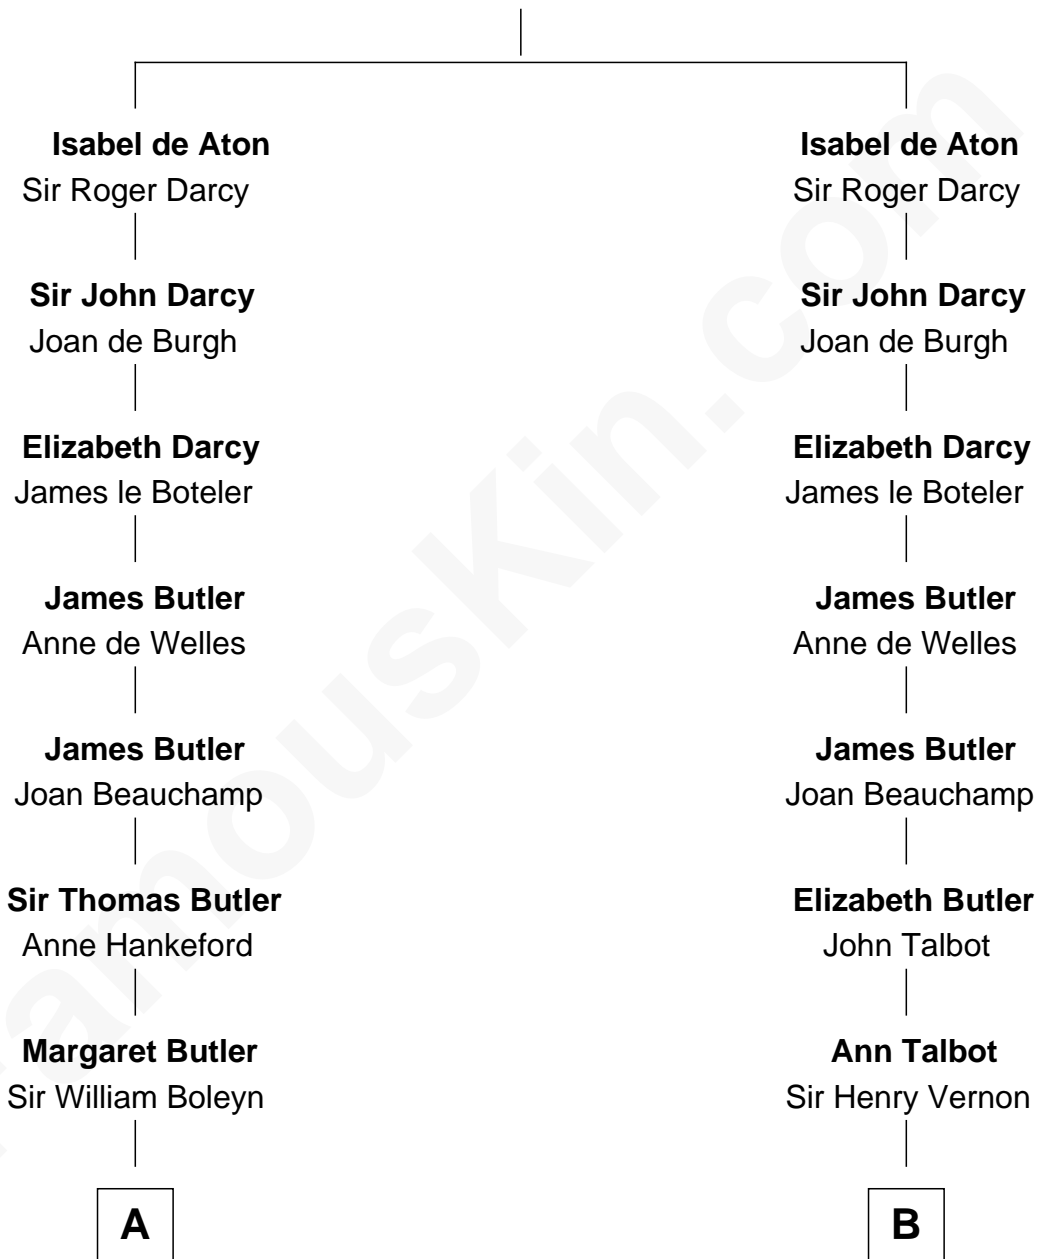

FamousKin.com Relationship Chart of

Princess Diana

Princess of Wales

20th cousin 1 time removed of

Melvyn Douglas

Movie Actor

Sir William de Aton

C

Frederick Spencer

Adelaide Horatia Elizabeth Seymour

Charles Robert Spencer

Margaret Baring

Albert Edward John Spencer

Cynthia Elinor Beatrix Hamilton

Edward John Spencer

Frances Ruth Burke Roche

Princess Diana

Princess of Wales

D

Erskine Douglas

Sophia Garrett

Emma Jane Douglas

Col. George Taliaferro Shackelford

Lena Priscilla Shackelford