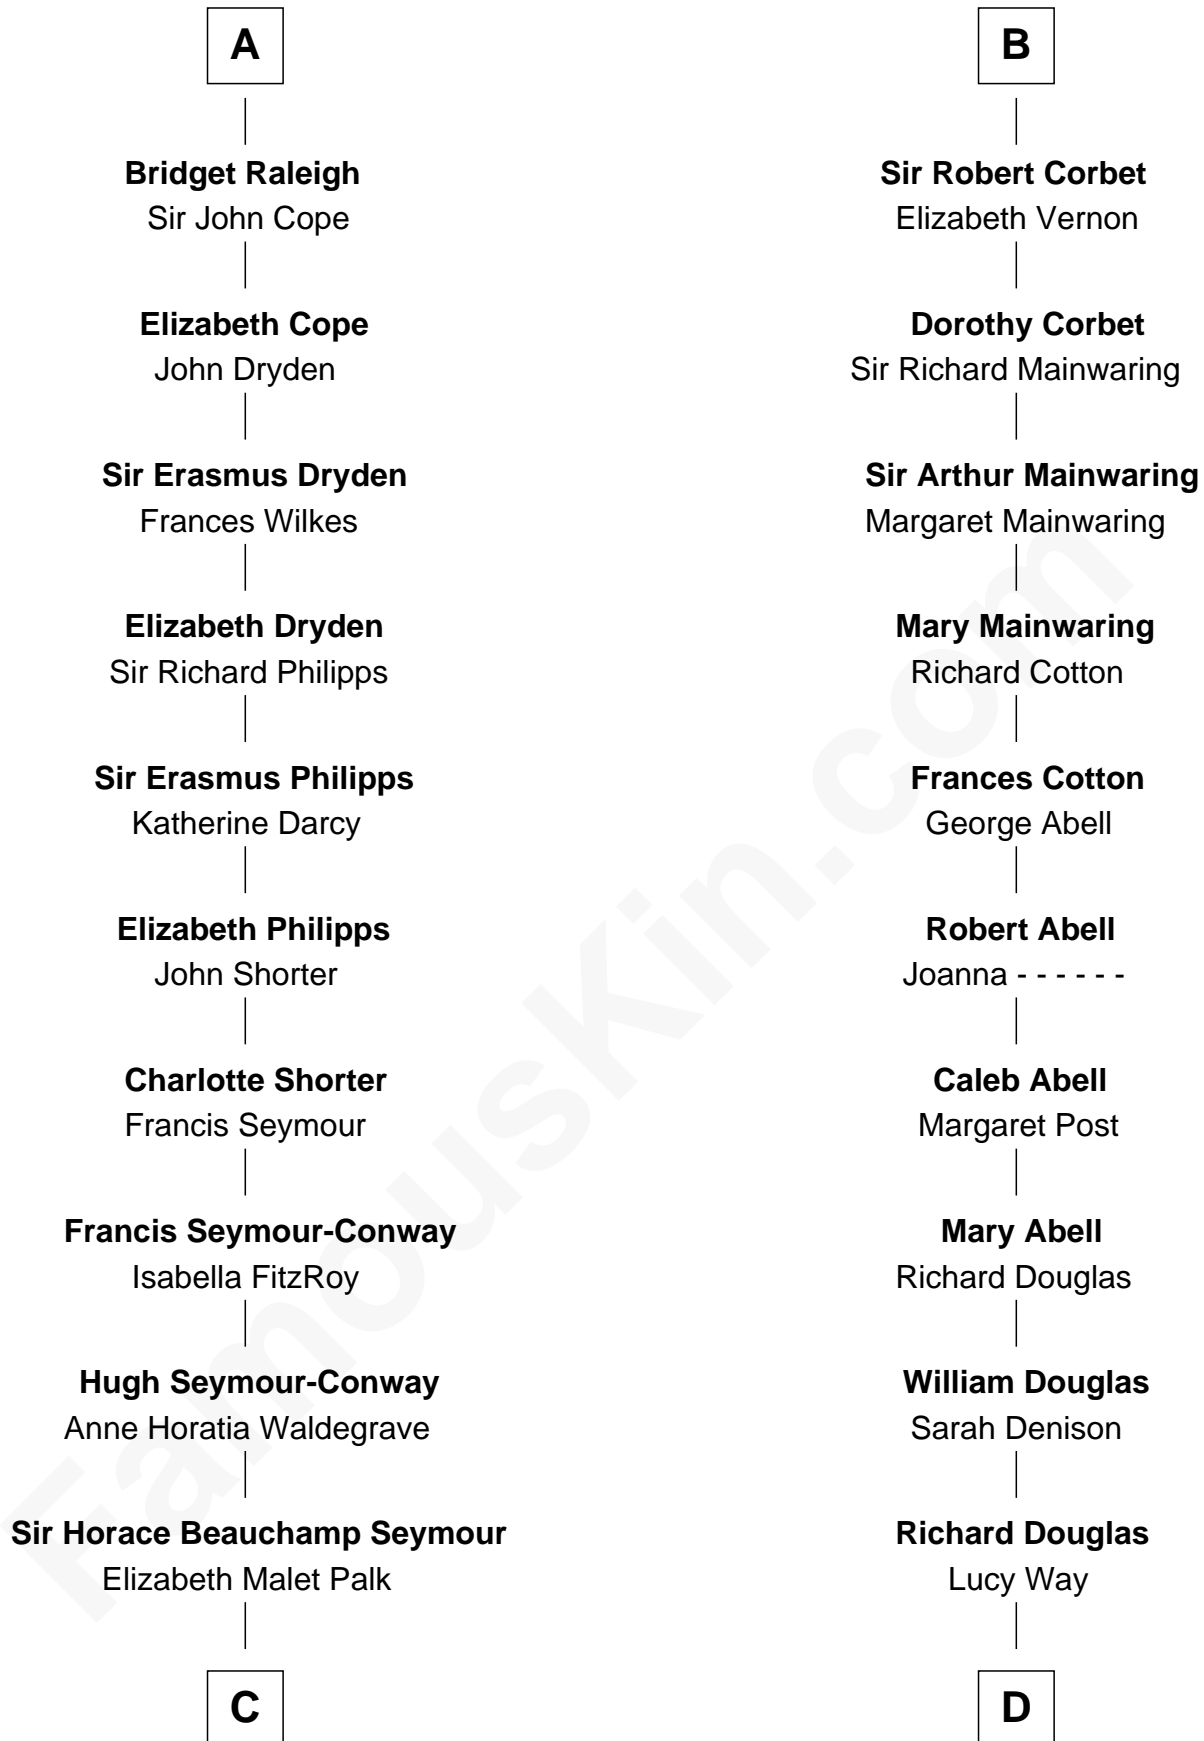

FamousKin.com Relationship Chart of

Princess Diana

Princess of Wales

20th cousin 1 time removed of

Melvyn Douglas

Movie Actor

Sir William de Ferrers

Anne de Ferrers
Sir Edward le Despencer

A

Anne de Ferrers
Sir Edward le Despencer

Edward Despencer
Elizabeth Burghersh

Margaret Despencer
Robert de Ferrers

Sir Edmund Ferrers
Ellen Roche

Sir William Ferrers
Elizabeth Belknap

Anne Ferrers
Sir Walter Devereux

Elizabeth Devereux
Sir Richard Corbet

B

C

Adelaide Horatia Elizabeth Seymour

Frederick Spencer

Charles Robert Spencer

Margaret Baring

Albert Edward John Spencer