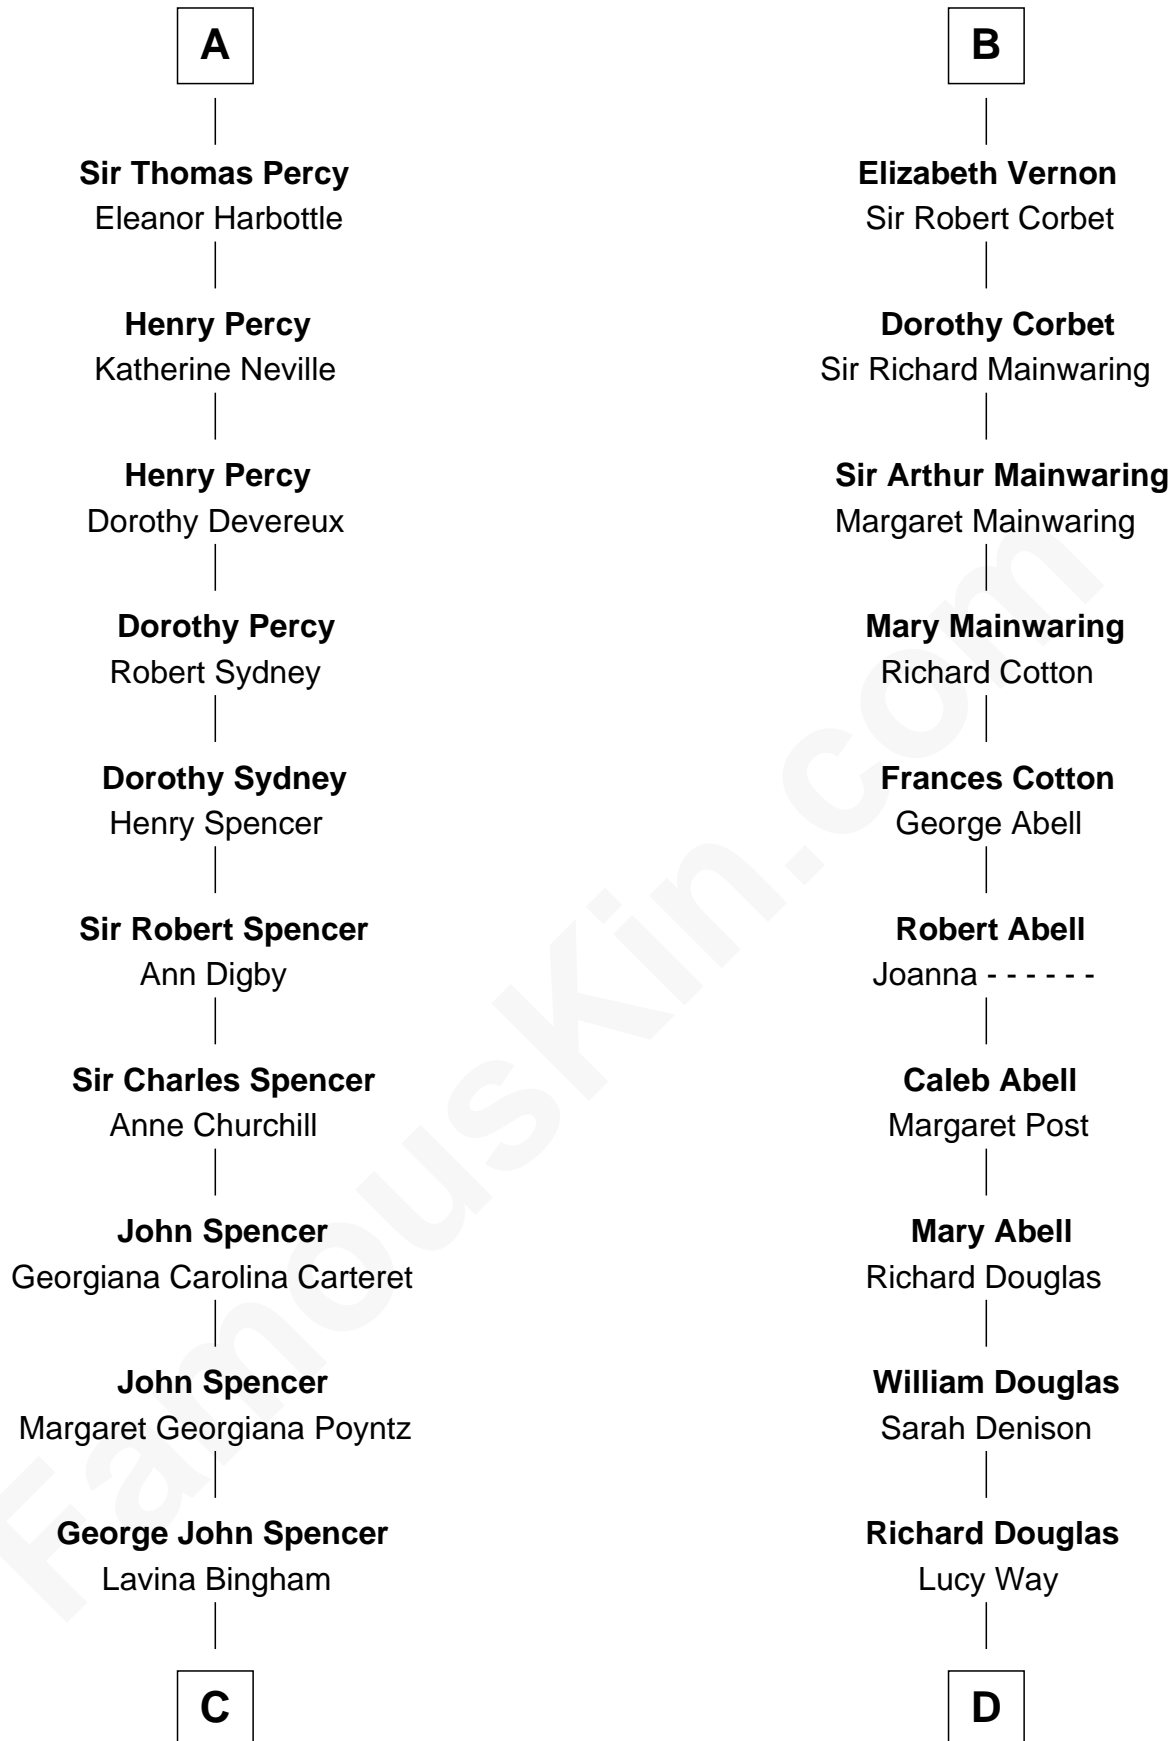

# FamousKin.com Relationship Chart of

**Princess Diana**

*Princess of Wales*

20th cousin 1 time removed of

**Melvyn Douglas**

*Movie Actor*

**Richard Fitzalan**

Alice de Saluzzo

**C**

**Frederick Spencer**

Adelaide Horatia Elizabeth Seymour

**Charles Robert Spencer**

Margaret Baring

**Albert Edward John Spencer**

Cynthia Elinor Beatrix Hamilton

**Edward John Spencer**

Frances Ruth Burke Roche

**Princess Diana**

*Princess of Wales*

**D**

**Erskine Douglas**

Sophia Garrett

**Emma Jane Douglas**

Col. George Taliaferro Shackelford

**Lena Priscilla Shackelford**

Edouard Gregory Hesselberg

**Melvyn Douglas**

*Movie Actor*

FamousKin.com